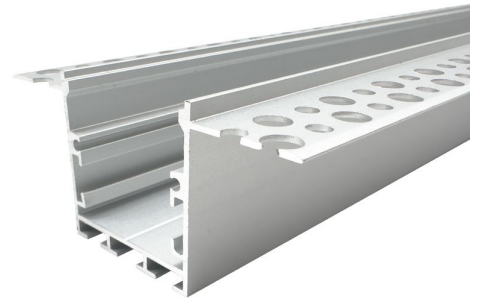

PRODUCT DATASHEET

General Info

SKU	APT-3235A/2
Product Name	2 Metre Modular Trimless Aluminium Profile, 35x75 mm
Category	LED Profile
Unit of Measure	Item

Dimensions

Length (mm)	2000
Width (mm)	75
Height (mm)	35
Weight (g)	500
Trade	£ 85.90

DESCRIPTION

Upgrade your lighting with the 2 Metre Modular Trimless Aluminium Profile. This high-quality profile is designed to be plastered into the wall or ceiling for a seamless, clean finish. It includes all necessary mounting accessories and end caps, and is ideal for heat dissipation of LED strips to prolong their life. With a 35x75 mm size, this profile is compatible with LED strips with more than 60 LEDs per metre, creating a linear effect for a professional look. The modular design allows for multiple profiles to be connected together for a continuous length, perfect for larger lighting projects. Get the perfect finish with this innovative and versatile trimless aluminium profile.

ADDITIONAL ATTRIBUTES

Mounting method	Plaster
Colour housing	Aluminium
Suitable for max tape width(mm)	32
Linear effect achieved with LED's per metre	>60
Recessed width	35