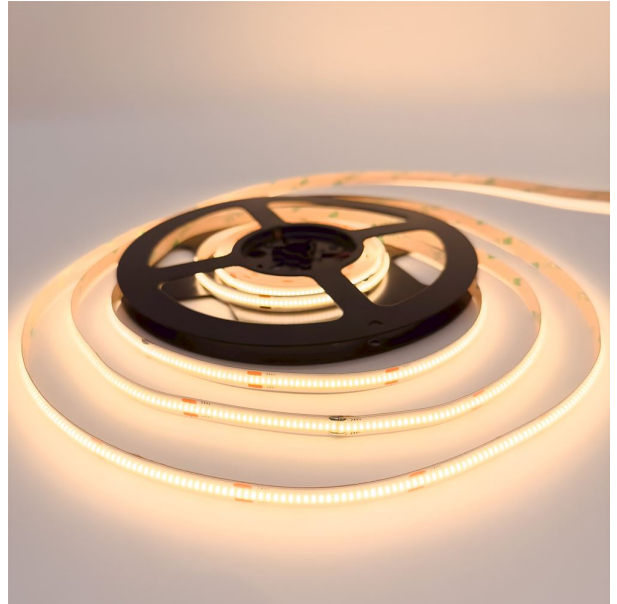

### General Info

SKU	LCS-N227/10
Product Name	Single Colour LED COB Strip, 10 W/m IP20 24V 2700K 480 LEDs/m CRI>92 10 Metre
Category	Light ribbon-/hose/-strip
Unit of Measure	Item

### DESCRIPTION

This Single Colour LED COB Strip provides a bright and neutral lighting solution for your indoor needs. With 10 W/m power output and a 24V DC operating voltage, it delivers a bright and neutral 2700K light output with a high color rendering index of CRI>92. It features 480 high-quality COB LEDs per metre and is 10 metres long, making it suitable for a wide range of applications, from accent lighting to task lighting. The LED strip is rated IP20 for indoor use, ensuring safe and reliable performance. Upgrade your lighting with this versatile and efficient LED COB strip.

### ADDITIONAL ATTRIBUTES

Model	COB
Colour of light	White
Colour Temperature	2700-2700
Luminous flux per meter (lm)	950
Lamp power per meter (W)	10
Colour rendering index CRI	90-100
Lamp voltage (V)	24-24
Degree of protection (IP)	IP20
Number of nodes per meter	480
Length of particular segments (mm)	50