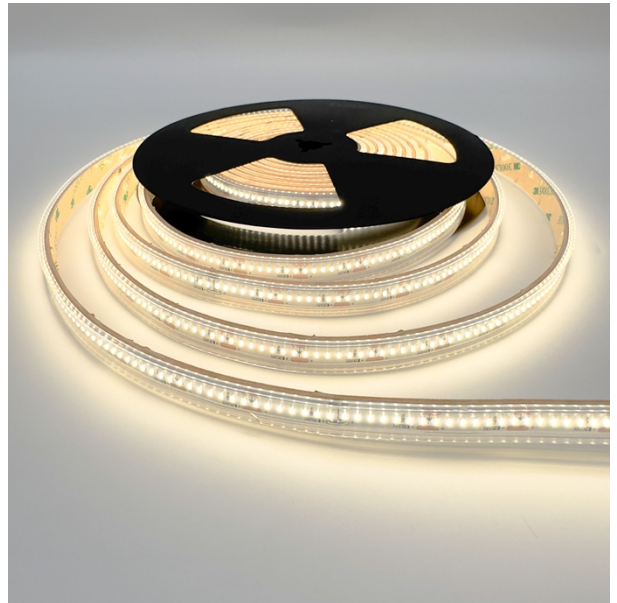

PRODUCT DATASHEET

General Info

SKU	LSS-E440C/05
Product Name	Single Colour LED Strip 20 W/m IP65 24V 4000K 280 LEDs/m CRI>97 5 Metre
Category	Light ribbon-/hose/-strip
Unit of Measure	Item

Dimensions

Length (mm)	5000
Width (mm)	12
Height (mm)	5
Weight (g)	960
Trade	£ 179.90

DESCRIPTION

Light up your space with our high-quality Single Colour LED Strip, delivering 20 W/m of energy-efficient illumination. The IP65 rated strip is designed for outdoor use, making it ideal for patio and garden lighting. With 24V and a choice of 4000K color temperature, this LED strip provides a bright and natural white light with a color rendering index of 92. The strip is equipped with 280 high-quality LED lights per metre, ensuring an even and consistent brightness. The strip measures 5 metres in length, making it perfect for large-scale projects. Upgrade your lighting system today with this cost-effective, long-lasting and eco-friendly solution.

ADDITIONAL ATTRIBUTES

Model	Strip
Colour of light	White
Colour Temperature	4000-4000
Luminous flux per meter (lm)	2180
Lamp power per meter (W)	20
Colour rendering index CRI	90-100
Lamp voltage (V)	24-24
Degree of protection (IP)	IP65
Number of nodes per meter	280
Length of particular segments (mm)	25