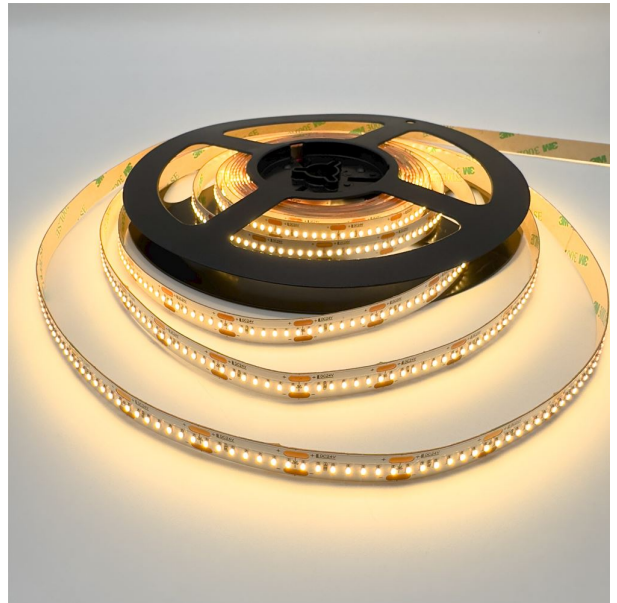

PRODUCT DATASHEET

General Info

SKU	LSS-N327C/05
Product Name	Single Colour LED Strip 15 W/m IP20 24V 2700K 280 LEDs/m CRI>97 5 Metre
Category	Light ribbon-/hose/-strip
Unit of Measure	Item

Dimensions

Length (mm)	5000
Width (mm)	10
Height (mm)	2
Weight (g)	480
Trade	£ 159.90

DESCRIPTION

Illuminate your space with the Single Colour LED Strip 15 W/m IP20 24V 2700K 280 LEDs/m. This 5-metre strip offers a warm 2700K light with a high color rendering index (CRI) of 97, ensuring accurate and vibrant color representation. With a power output of 15 W/m and 280 high-quality LEDs per metre, this strip delivers efficient and consistent lighting. Ideal for both indoor and outdoor use, it is rated IP20 for protection against solid objects greater than 12.5mm. Upgrade your lighting setup today with this cutting-edge LED strip.

ADDITIONAL ATTRIBUTES

Model	Strip
Colour of light	White
Colour Temperature	2700-2700
Luminous flux per meter (lm)	1410
Lamp power per meter (W)	15
Colour rendering index CRI	90-100
Lamp voltage (V)	24-24
Degree of protection (IP)	IP20
Number of nodes per meter	280
Length of particular segments (mm)	25