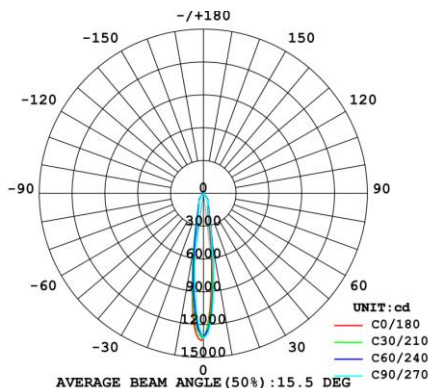

LED modules

Standard: CRI>80 and >90 in CCT 2700K, 3000K, 3500K, 4000K

Premium White (PW): for fresh white and depth of colour in retail environments

1) Lumen output of LED module (COB)

2) Mentioned wattage applies for the COB only. Mentioned wattage applies for the most efficient CCT.

The power of the complete fixture will be slightly higher due to the power consumption of the driver.

3) Values shown are average values and are subject to +/- 10% tolerance (set by international standards). The colour temperature is subject to a tolerance of up to +/- 150 Kelvin compared to the nominal value.

Technical data can be changed by Internova without prior notice.

It all starts with light

ARTICLE CODE STRUCTURE

POLAR DIAGRAMS

15°

24°

40°

It all starts with light