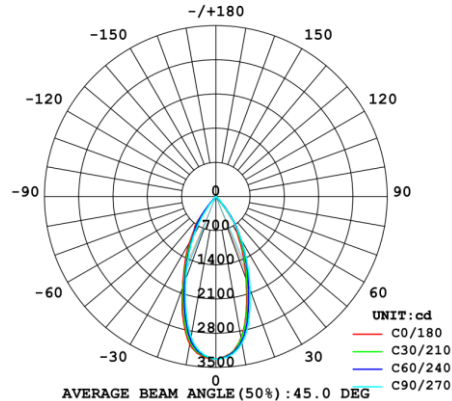

LED modules

Standard: CRI>80 and >90 in CCT 2700K, 3000K, 3500K, 4000K

Premium White (PW): for fresh white and depth of colour in retail environments

1) Lumen output of LED module (COB)

2) Mentioned wattage applies for the COB only. Mentioned wattage applies for the most efficient CCT.

The power of the complete fixture will be slightly higher due to the power consumption of the driver.

3) Values shown are average values and are subject to +/- 10% tolerance (set by international standards). The colour temperature is subject to a tolerance of up to +/- 150 Kelvin compared to the nominal value.

Technical data can be changed by Internova without prior notice.

It all starts with light

ARTICLE CODE STRUCTURE

POLAR DIAGRAMS

15°

24°

40°

It all starts with light