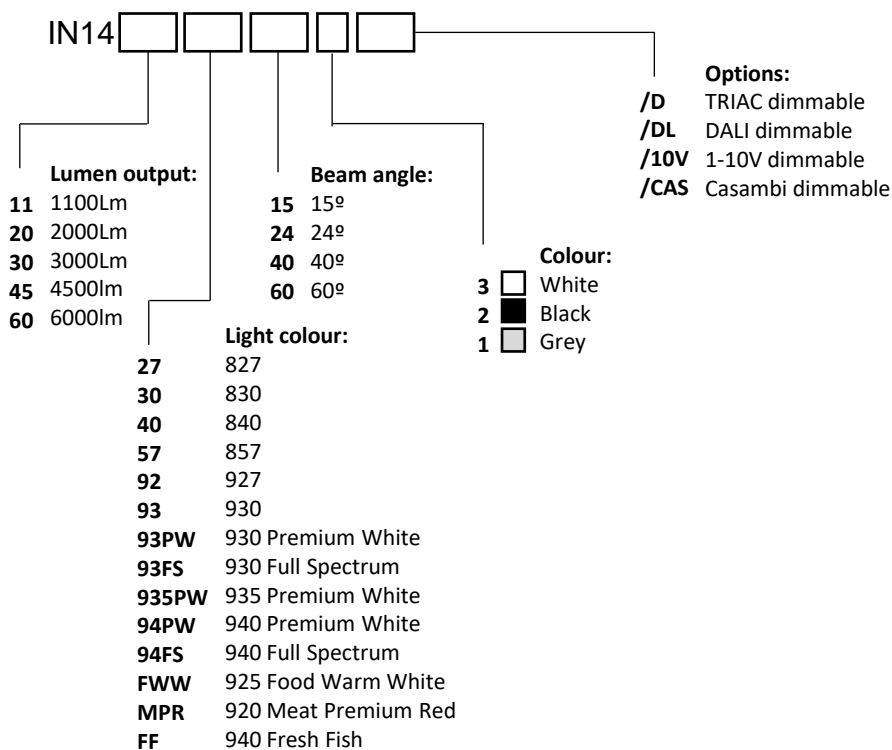

ARTICLE CODE STRUCTURE