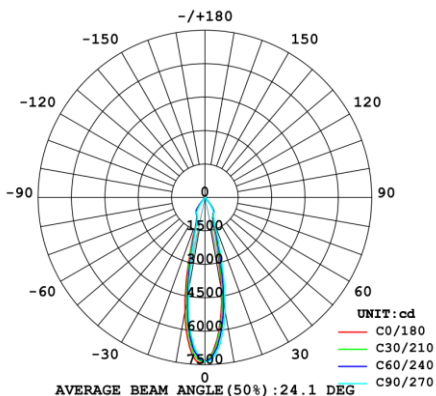

LED modules

Standard: CRI>80 and >90 in CCT 2700K, 3000K, 3500K, 4000K

Premium White (PW): for fresh white and depth of colour in retail environments

1) Lumen output of LED module (COB)

2) Mentioned wattage applies for the COB only. Mentioned wattage applies for the most efficient CCT.

The power of the complete fixture will be slightly higher due to the power consumption of the driver.

3) Values shown are average values and are subject to +/- 10% tolerance (set by international standards). The colour temperature is subject to a tolerance of up to +/- 150 Kelvin compared to the nominal value.

Technical data can be changed by Internova without prior notice.

It all starts with light

ARTICLE CODE STRUCTURE

POLAR DIAGRAMS

15°

24°

40°

It all starts with light