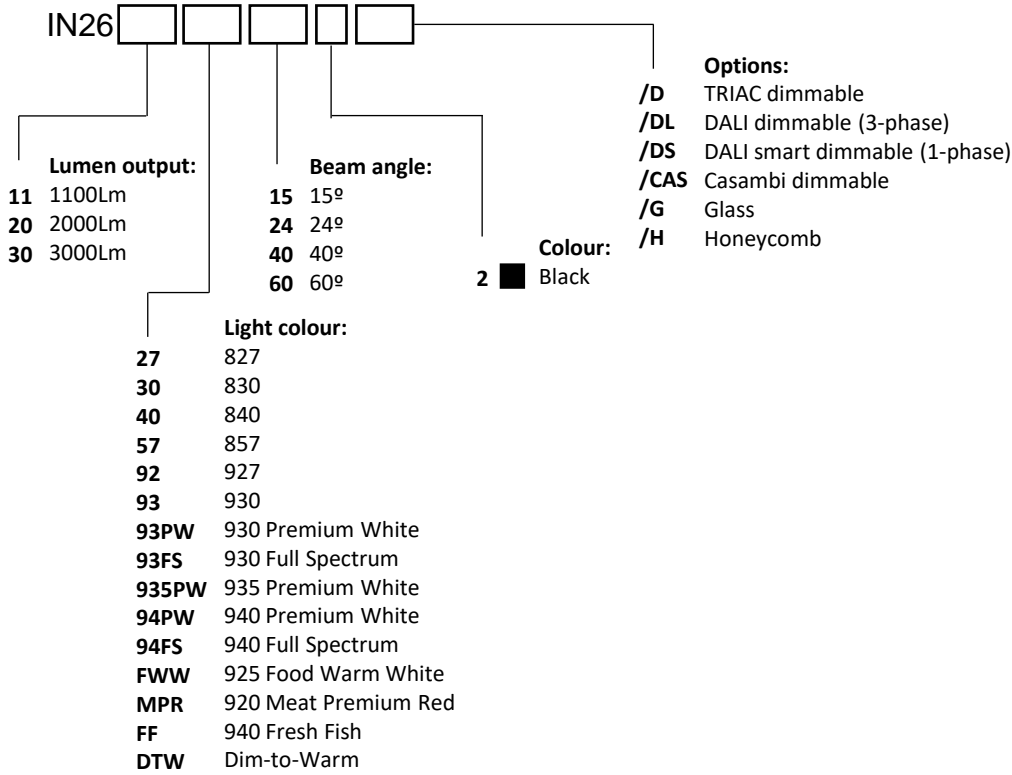

ARTICLE CODE STRUCTURE