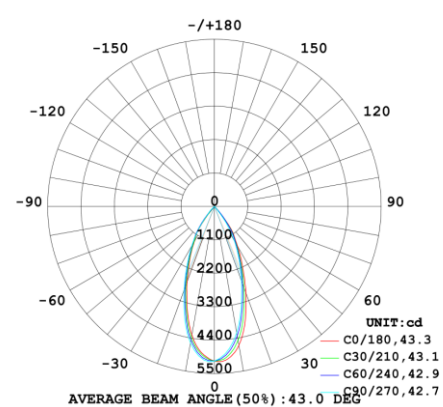

LED modules

Standard: CRI>80 and >90 in CCT 2700K, 3000K, 3500K, 4000K

Premium White (PW): for fresh white and depth of colour in retail environments

1) Lumen output of LED module (COB)

2) Mentioned wattage applies for the COB only. Mentioned wattage applies for the most efficient CCT.

The power of the complete fixture will be slightly higher due to the power consumption of the driver.

3) Values shown are average values and are subject to +/- 10% tolerance (set by international standards). The colour temperature is subject to a tolerance of up to +/- 150 Kelvin compared to the nominal value.

Technical data can be changed by Internova without prior notice.

It all starts with light

ARTICLE CODE STRUCTURE

POLAR DIAGRAMS

15°

24°

40°

It all starts with light