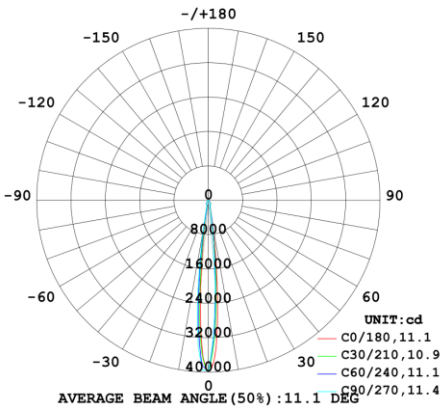

LED modules

Standard: CRI>80 and >90 in CCT 2700K, 3000K, 3500K, 4000K

Premium White (PW): for fresh white and depth of colour in retail environments

1) Lumen output of LED module (COB)

2) Mentioned wattage applies for the COB only. Mentioned wattage applies for the most efficient CCT.

The power of the complete fixture will be slightly higher due to the power consumption of the driver.

3) Values shown are average values and are subject to +/- 10% tolerance (set by international standards). The colour temperature is subject to a tolerance of up to +/- 150 Kelvin compared to the nominal value.

Technical data can be changed by Internova without prior notice.

It all starts with light

ARTICLE CODE STRUCTURE

POLAR DIAGRAMS

15°

24°

40°

It all starts with light