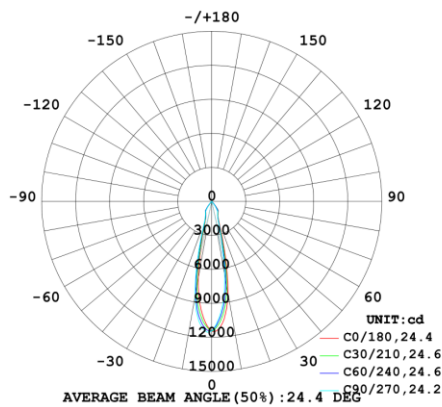

LED modules

Standard: CRI>80 and >90 in CCT 2700K, 3000K, 3500K, 4000K

Premium White (PW): for fresh white and depth of colour in retail environments

1) Lumen output of LED module (COB)

2) Mentioned wattage applies for the COB only. Mentioned wattage applies for the most efficient CCT.

The power of the complete fixture will be slightly higher due to the power consumption of the driver.

3) Values shown are average values and are subject to +/- 10% tolerance (set by international standards). The colour temperature is subject to a tolerance of up to +/- 150 Kelvin compared to the nominal value.

Technical data can be changed by Internova without prior notice.

It all starts with light

ARTICLE CODE STRUCTURE

POLAR DIAGRAMS

15°

24°

40°

It all starts with light