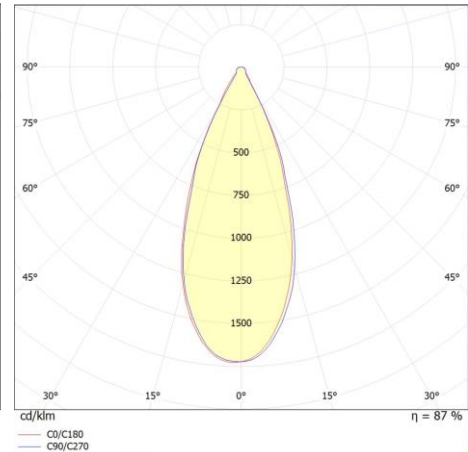

LED modules

Standard: CRI>80 and >90 in CCT 2700K, 3000K, 3500K, 4000K

Premium White (PW): for fresh white and depth of colour in retail environments

1) Lumen output of LED module (COB)

2) Mentioned wattage applies for the COB only. Mentioned wattage applies for the most efficient CCT.

The power of the complete fixture will be slightly higher due to the power consumption of the driver.

3) Values shown are average values and are subject to +/- 10% tolerance (set by international standards). The colour temperature is subject to a tolerance of up to +/- 150 Kelvin compared to the nominal value.

Technical data can be changed by Internova without prior notice.

It all starts with light

ARTICLE CODE STRUCTURE

POLAR DIAGRAMS

15°

24°

40°

It all starts with light