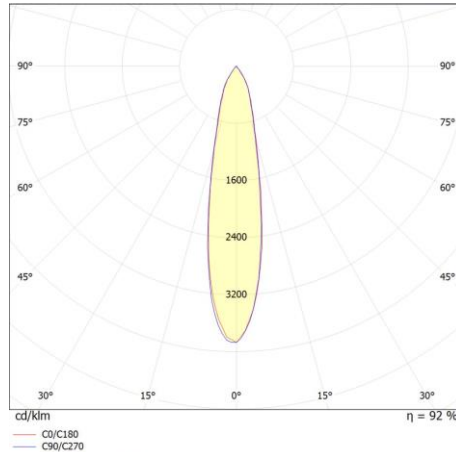

LED modules

Standard: CRI>80 and >90 in CCT 2700K, 3000K, 3500K, 4000K

Premium White (PW): for fresh white and depth of colour in retail environments

1) Lumen output of LED module (COB)

2) Mentioned wattage applies for the COB only. Mentioned wattage applies for the most efficient CCT.

The power of the complete fixture will be slightly higher due to the power consumption of the driver.

3) Values shown are average values and are subject to +/- 10% tolerance (set by international standards). The colour temperature is subject to a tolerance of up to +/- 150 Kelvin compared to the nominal value.

Technical data can be changed by Internova without prior notice.

It all starts with light

ARTICLE CODE STRUCTURE

POLAR DIAGRAMS

15°

24°

40°

It all starts with light