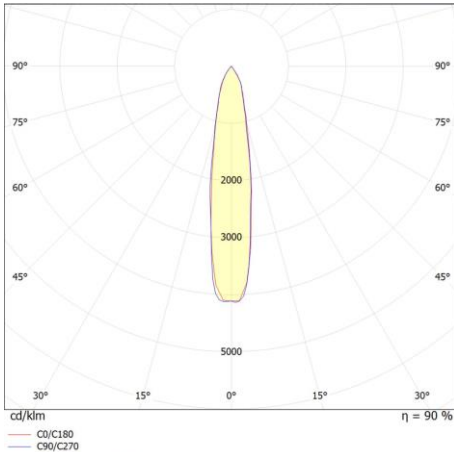

LED modules

Standard: CRI>80 and >90 in CCT 2700K, 3000K, 3500K, 4000K

Premium White (PW): for fresh white and depth of colour in retail environments

1) Lumen output of LED module (COB)

2) Mentioned wattage applies for the COB only. Mentioned wattage applies for the most efficient CCT.

The power of the complete fixture will be slightly higher due to the power consumption of the driver.

3) Values shown are average values and are subject to +/- 10% tolerance (set by international standards). The colour temperature is subject to a tolerance of up to +/- 150 Kelvin compared to the nominal value.

Technical data can be changed by Internova without prior notice.

It all starts with light

ARTICLE CODE STRUCTURE

POLAR DIAGRAMS

15°

24°

40°

It all starts with light