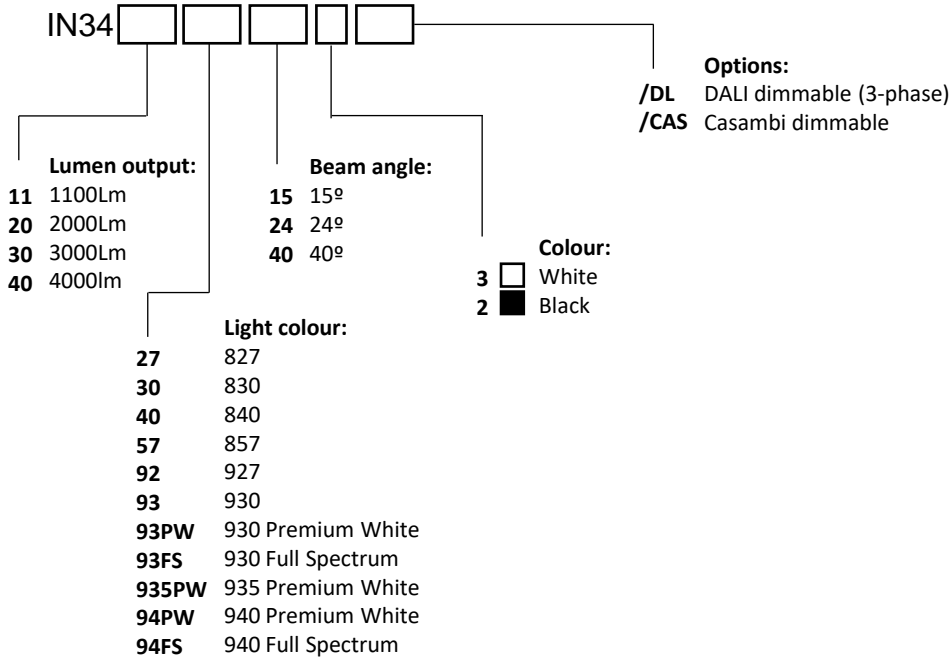

ARTICLE CODE STRUCTURE