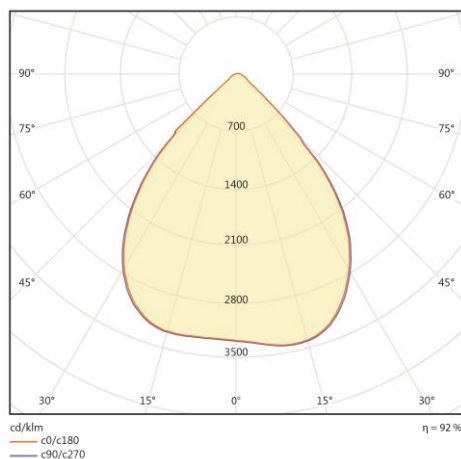

The power of the complete fixture will be slightly higher due to the power consumption of the driver.

3) Values shown are average values and are subject to +/- 10% tolerance (set by international standards). The colour

temperature is subject to a tolerance of up to +/- 150 Kelvin compared to the nominal value.

Technical data can be changed by Internova without prior notice.

It all starts with light

ARTICLE CODE STRUCTURE

POLAR DIAGRAMS

70°

It all starts with light