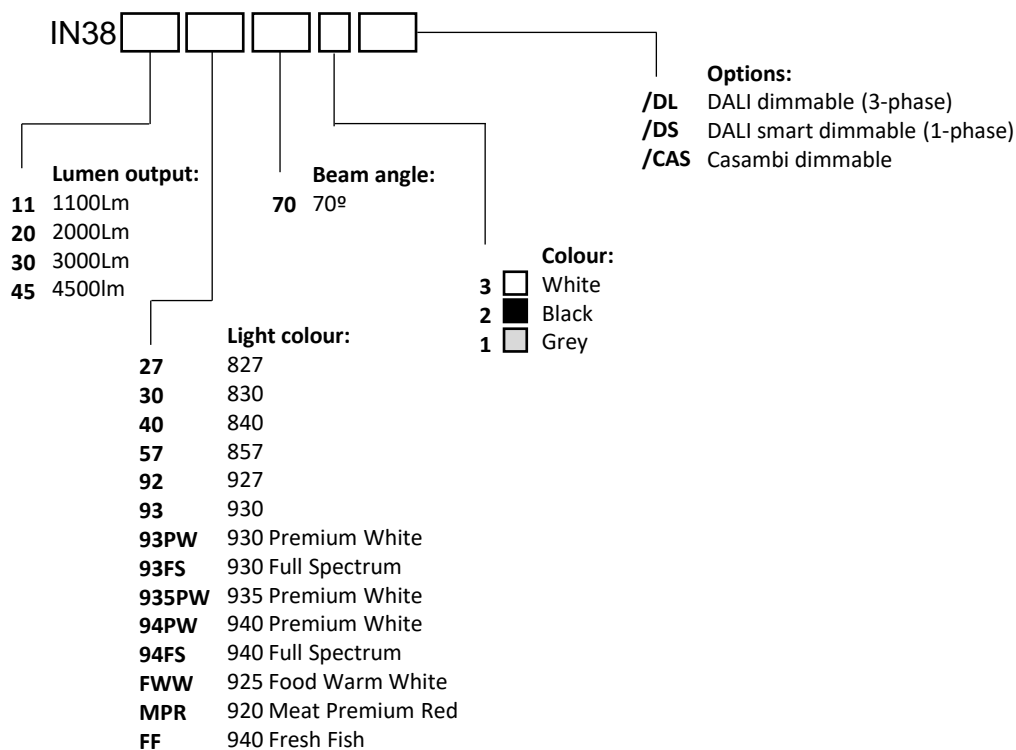

ARTICLE CODE STRUCTURE