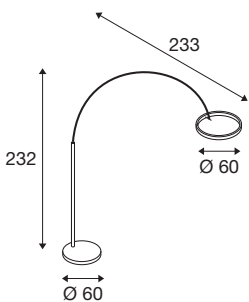

## ONE BOW FL

Free-standing lamp black 20W 1200/1200lm  
2700/3000K CRI90 140°

Perfect for stylish living spaces, the hotel business, catering and smaller shops: with its flawless design, the ONE BOW FL gooseneck lamp is a highlight in any location. The circular lamp head emits its 1200 / 1200 lumen dimmable light in an upward and downward direction. The colour temperature can be configured using the CCT switch (2700/3000K). A CRI of over 90 ensures natural colour rendering, while the beam angle of 140 degrees evenly illuminates the surrounding area. And the LED service life of 50,000 hours is also exceptionally generous.

## TECHNICAL DATA

Item no.	1006352
Number of different light outlets	2
Rotating or tilting	rotary bar and tiltable
Assembly	Mobile
Dimmable	Yes
Dimming technology	Switch Dimmable
Primary nominal voltage	220-240V ~50/60Hz
Secondary power / voltage	24 V
Safety class	II
Wattage	22 W
Minimum ambient temperature	-20 °C
Maximum ambient temperature	45 °C
Rated standby power	0.4 W
Level of inrush current	25 A
Duration of inrush current	300 µs
Stroboscopic effect (SVM)	0
Lumen	1200 / 1200 lm
Colour temperature	2700/3000 Kelvin
Beam angle	140 °
Color	black
CRI	90
UGR ≤	22

## Light Source

1319288	
---------	---

LXXBXX data	L80B50
Service life	50000 h
Risk Group	1
Width	60 cm
Height	232 cm
Depth	233 cm
Net weight	20.5 kg
Gross weight	21.935 kg