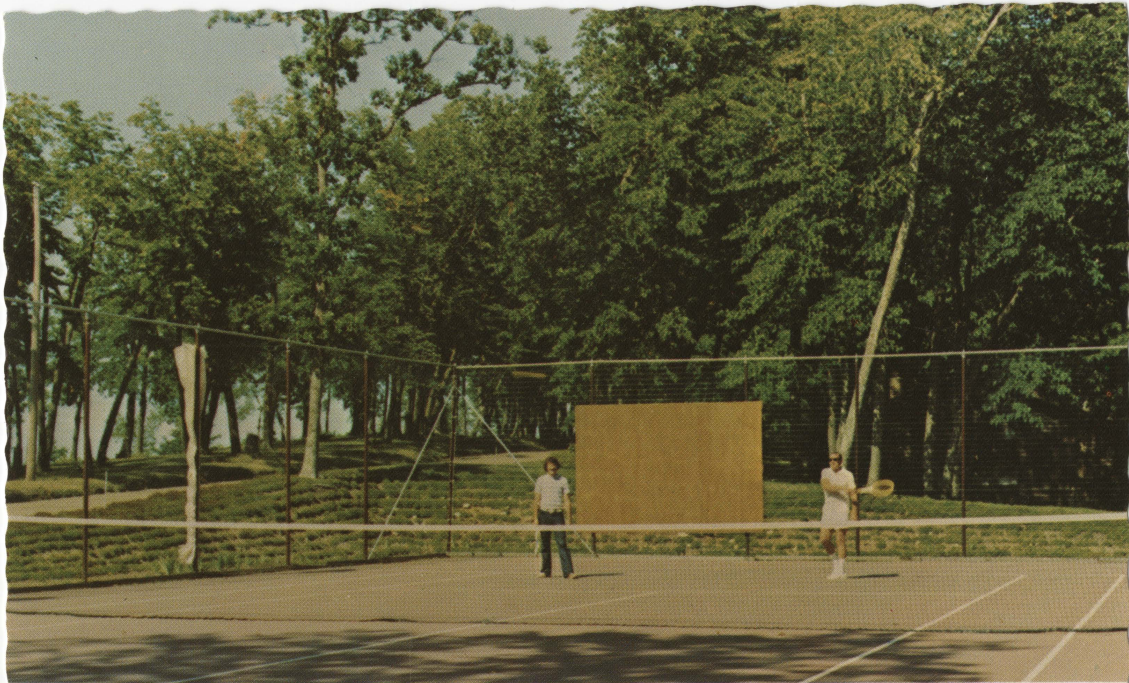

WHITEFISH RUTTGER
Pequot Lakes, Mn. 56472