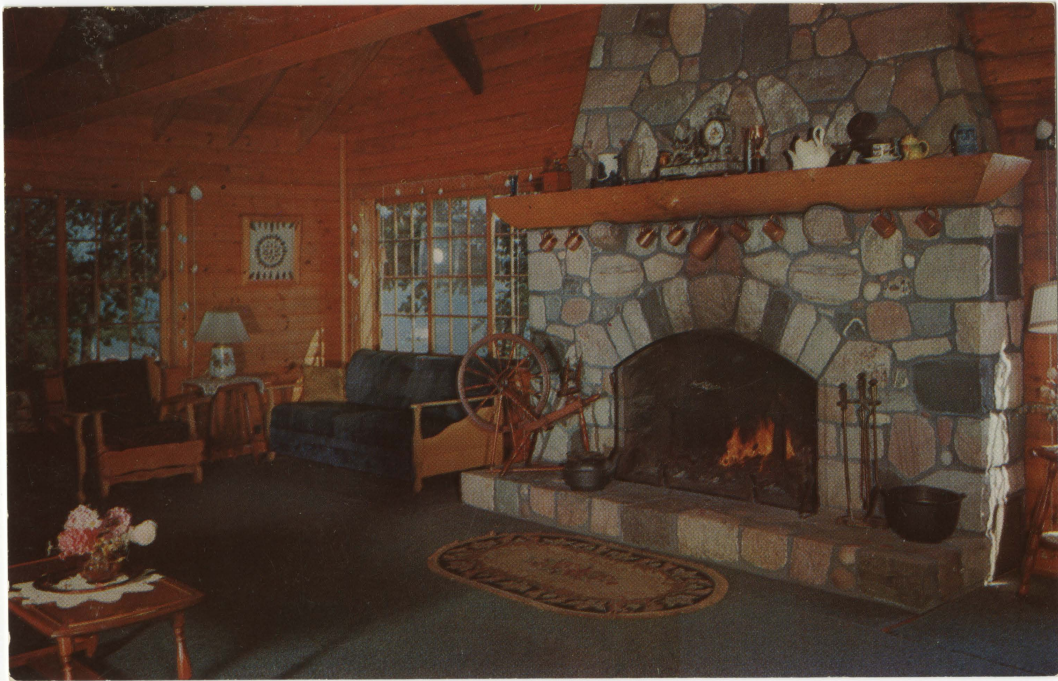

DK-328.

LITHOGRAPHED FROM KODACHROME BY *W. A. Fisher Co., Virginia, Minn.*

PLACE  
STAMP  
HERE

POST CARD

Lobby at  
**RUTTGERS SHADY POINT LODGE**

Pequot Lakes, Minn.

American Plan — Excellent Food and Accommodations  
— All Cottages With Modern Fireplaces. Thermostatically  
Controlled Electric Heat. Water Sports — Cabin Cruiser  
— Speed Boat — Free Golf — Recreation Director —  
Life Guard — Shuffleboard — Pocket Billiard Table  
— Recreational Building — Planned Activities.