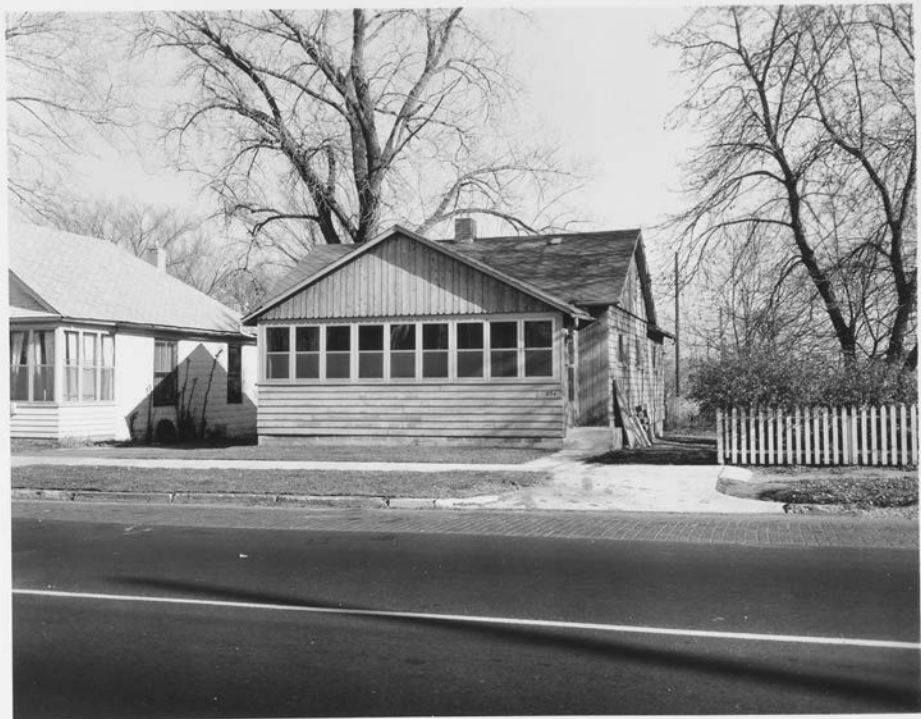

P- House Moring

November 1965

Photo: Shoffner

354

This Photograph taken by
ROBERT LEE SHOFFNER
Housing & Redevelopment Authority
of the City of St. Paul, Minnesota

854

This Photograph taken by
ROBERT LEE SHOFFNER
Housing & Redevelopment Authority
of the City of St. Paul, Minnesota

854

This Photograph taken by
ROBERT LEE SHOFFNER
Housing & Redevelopment Authority
of the City of St. Paul, Minnesota

854

This Photograph taken by
ROBERT LEE SHOFFNER
Housing & Redevelopment Authority
of the City of St. Paul, Minnesota