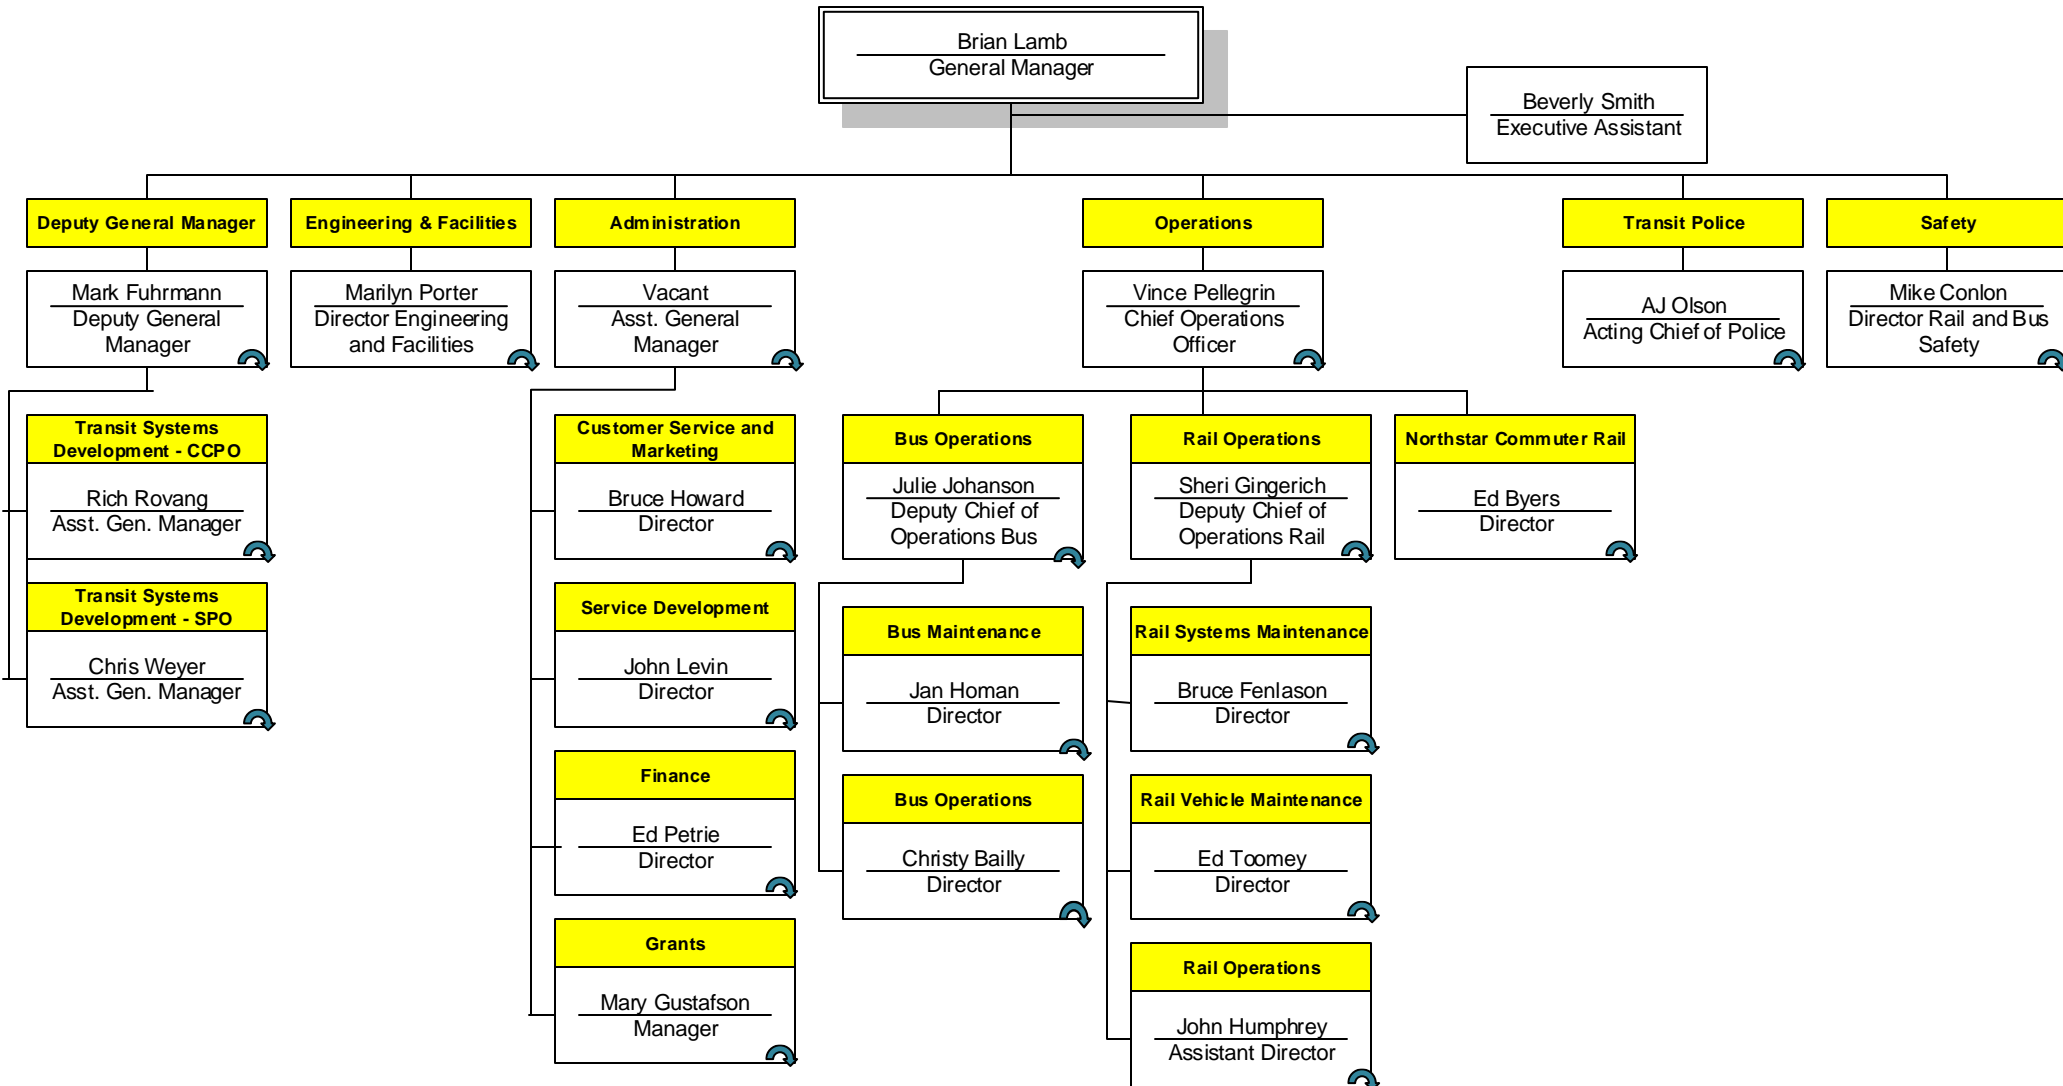

Metropolitan Council Metro Transit Executive Division

Chart No. 04.0

January 28, 2012

Click where you see this symbol to drill down to subordinate charts