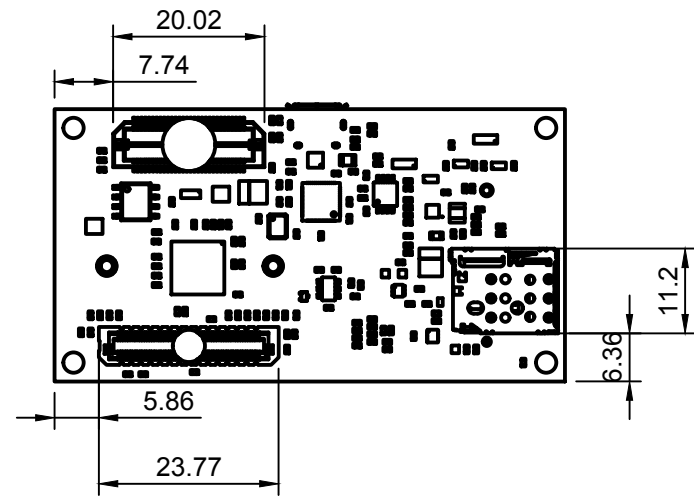

Weight
12.8g

Scale 1:1

Dept.	Technical reference	Created by Aaron Blue	9/17/21	Approved by
		Document type	Document status	
		Title M0067_VOXL2_5G_MODEM_DEBUG_REVA_S1_P9	DWG No. DWG-M0052	
	Rev.	Date of issue	Sheet	1/1