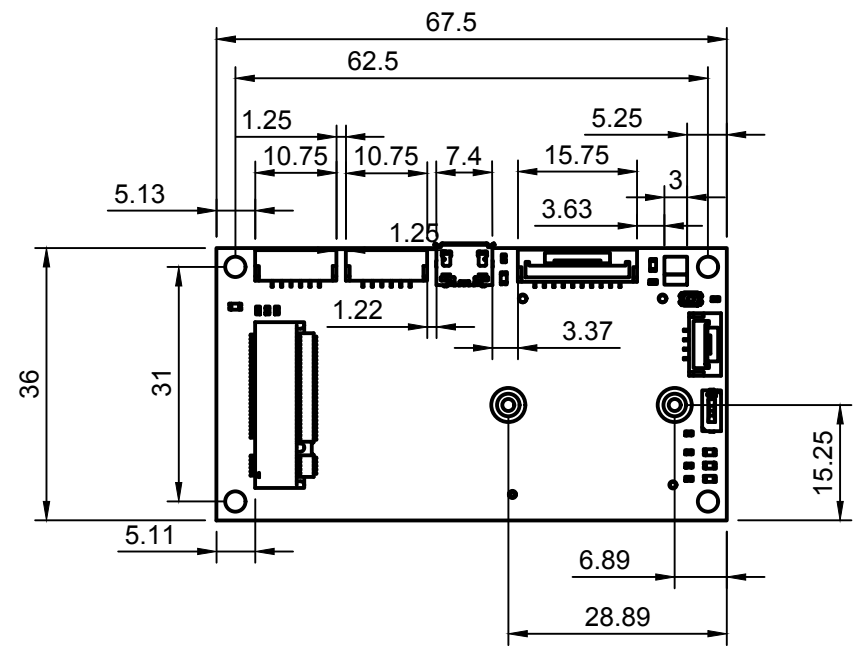

Weight
12.8g

Scale 1:1

Dept.	Technical reference	Created by Aaron Blue	9/17/21	Approved by
		Document type	Document status	
		Title M0067_VOXL2_5G_MODEM_DEBUG_REVA_S1_P9	DWG No. DWG-M0052	
	Rev.	Date of issue	Sheet	1/1