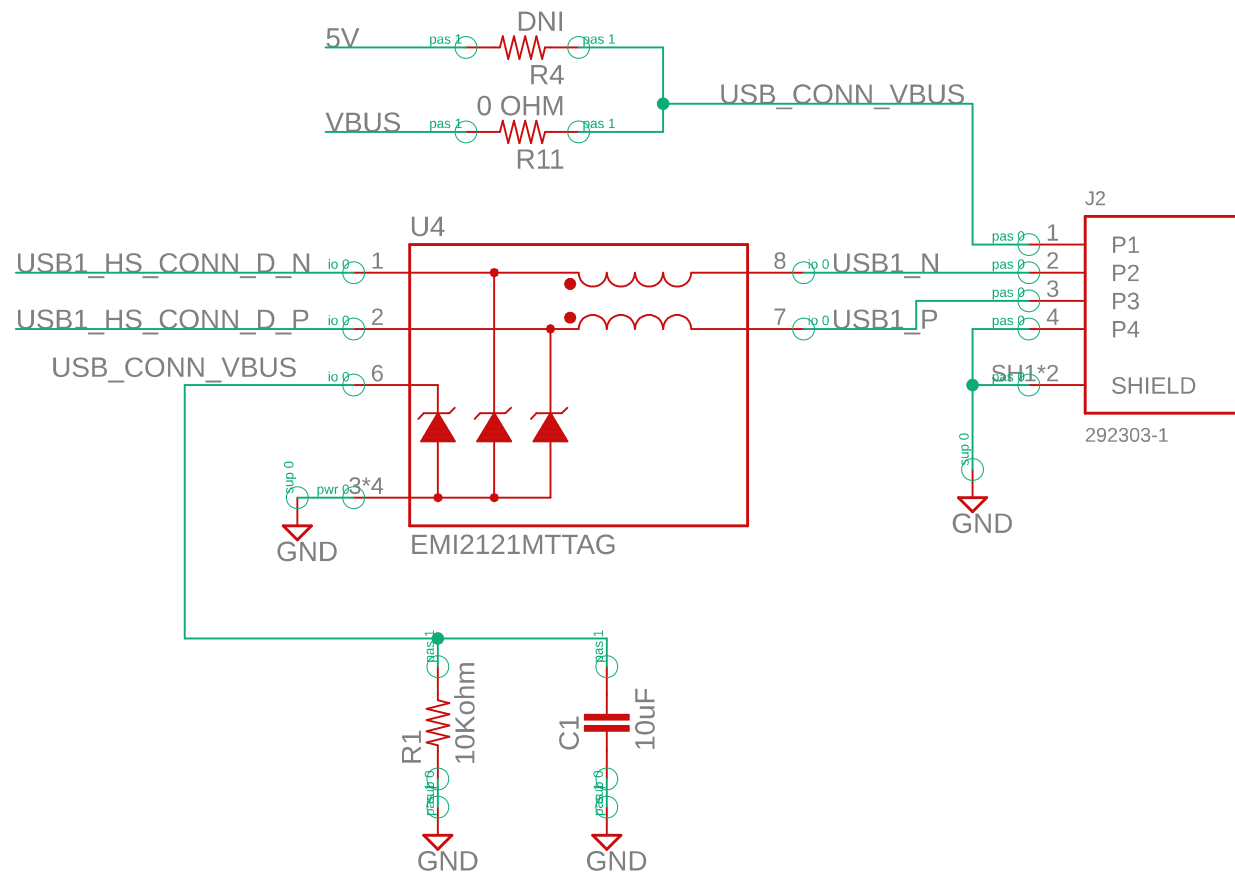

VOXL/VOXL2 MODEM/ADD-ON CONNECTOR
INSTALL ONLY FOR ADD ON CONFIG

PM RESET (FASTBOOT)
MOMENTARY SWITCH

USB EMI/FILTER INSTALL FOR ALL CONFIGS

PCB
FIDUCIALS

USB WIFI BREAKOUT BOARD VOXL2 ADD ON
MODALAI INC PROPRIETARY

TITLE: M0141_A

Document Number: M0141 Rev A

REV:
A

Date: not saved!

Sheet: 1/2

USB WIFI BREAKOUT BOARD VOXL2 ADD ON MODALAI INC PROPRIETARY	
TITLE: M0141_A	
Document Number: M0141 Rev A	REV: A
Date: not saved!	Sheet: 2/2