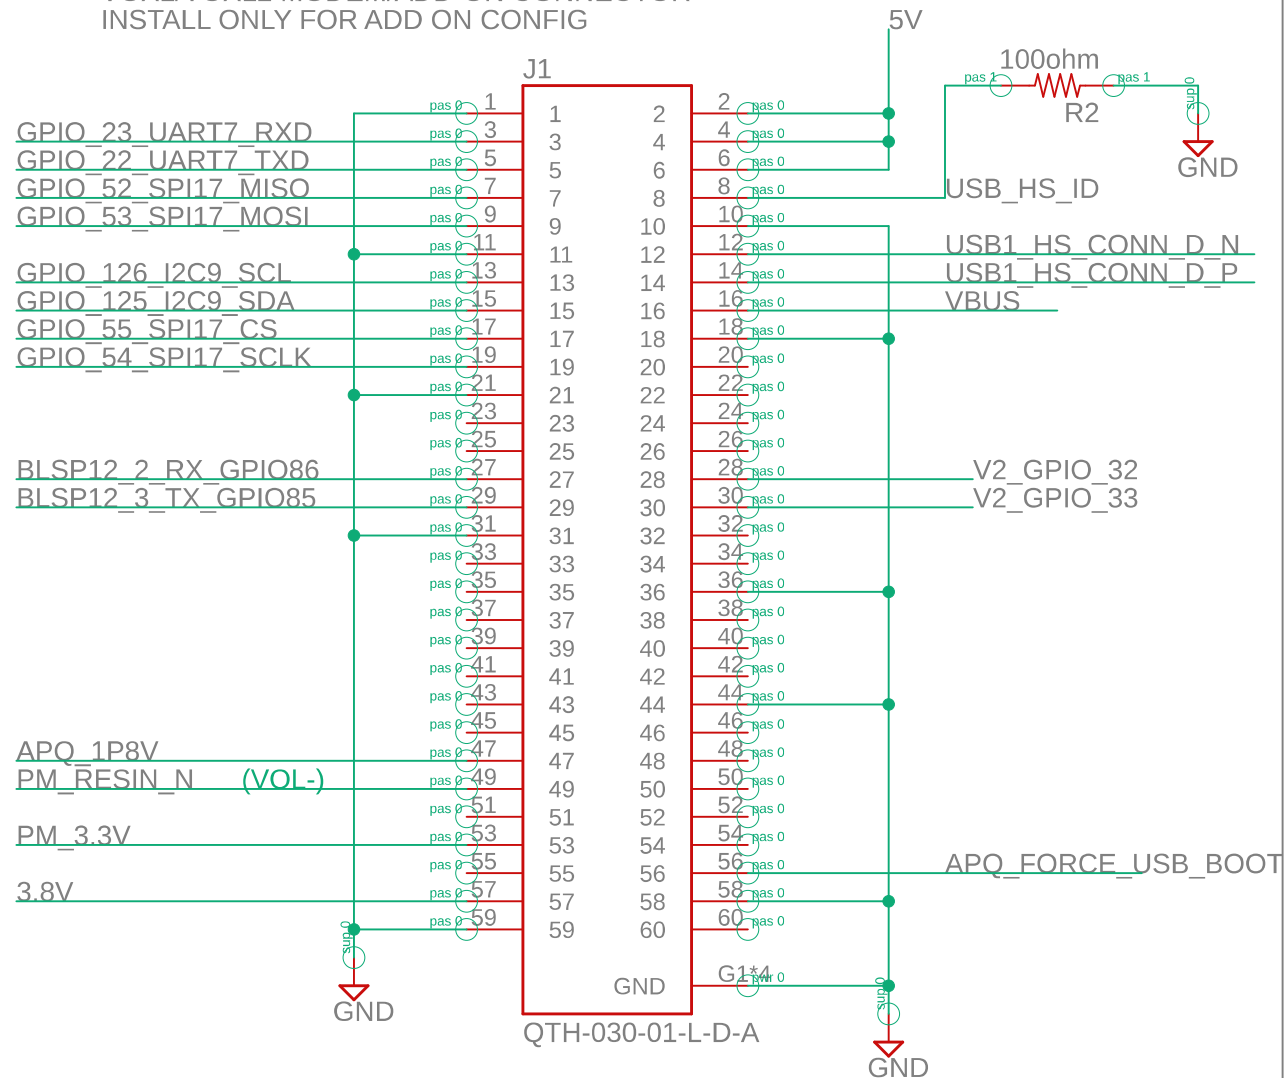

VOXL/VOXL2 MODEM/ADD-ON CONNECTOR
INSTALL ONLY FOR ADD ON CONFIG

PM RESET (FASTBOOT)
MOMENTARY SWITCH

USB EMI/FILTER INSTALL FOR ALL CONFIGS

PCB
FIDUCIALS

USB WIFI BREAKOUT BOARD VOXL2 ADD ON
MODALAI INC PROPRIETARY

TITLE: M0141_A

Document Number: M0141 Rev A

REV:
A

Date: not saved!

Sheet: 1/2

USB WIFI BREAKOUT BOARD VOXL2 ADD ON MODALAI INC PROPRIETARY	
TITLE: M0141_A	
Document Number: M0141 Rev A	REV: A
Date: not saved!	Sheet: 2/2