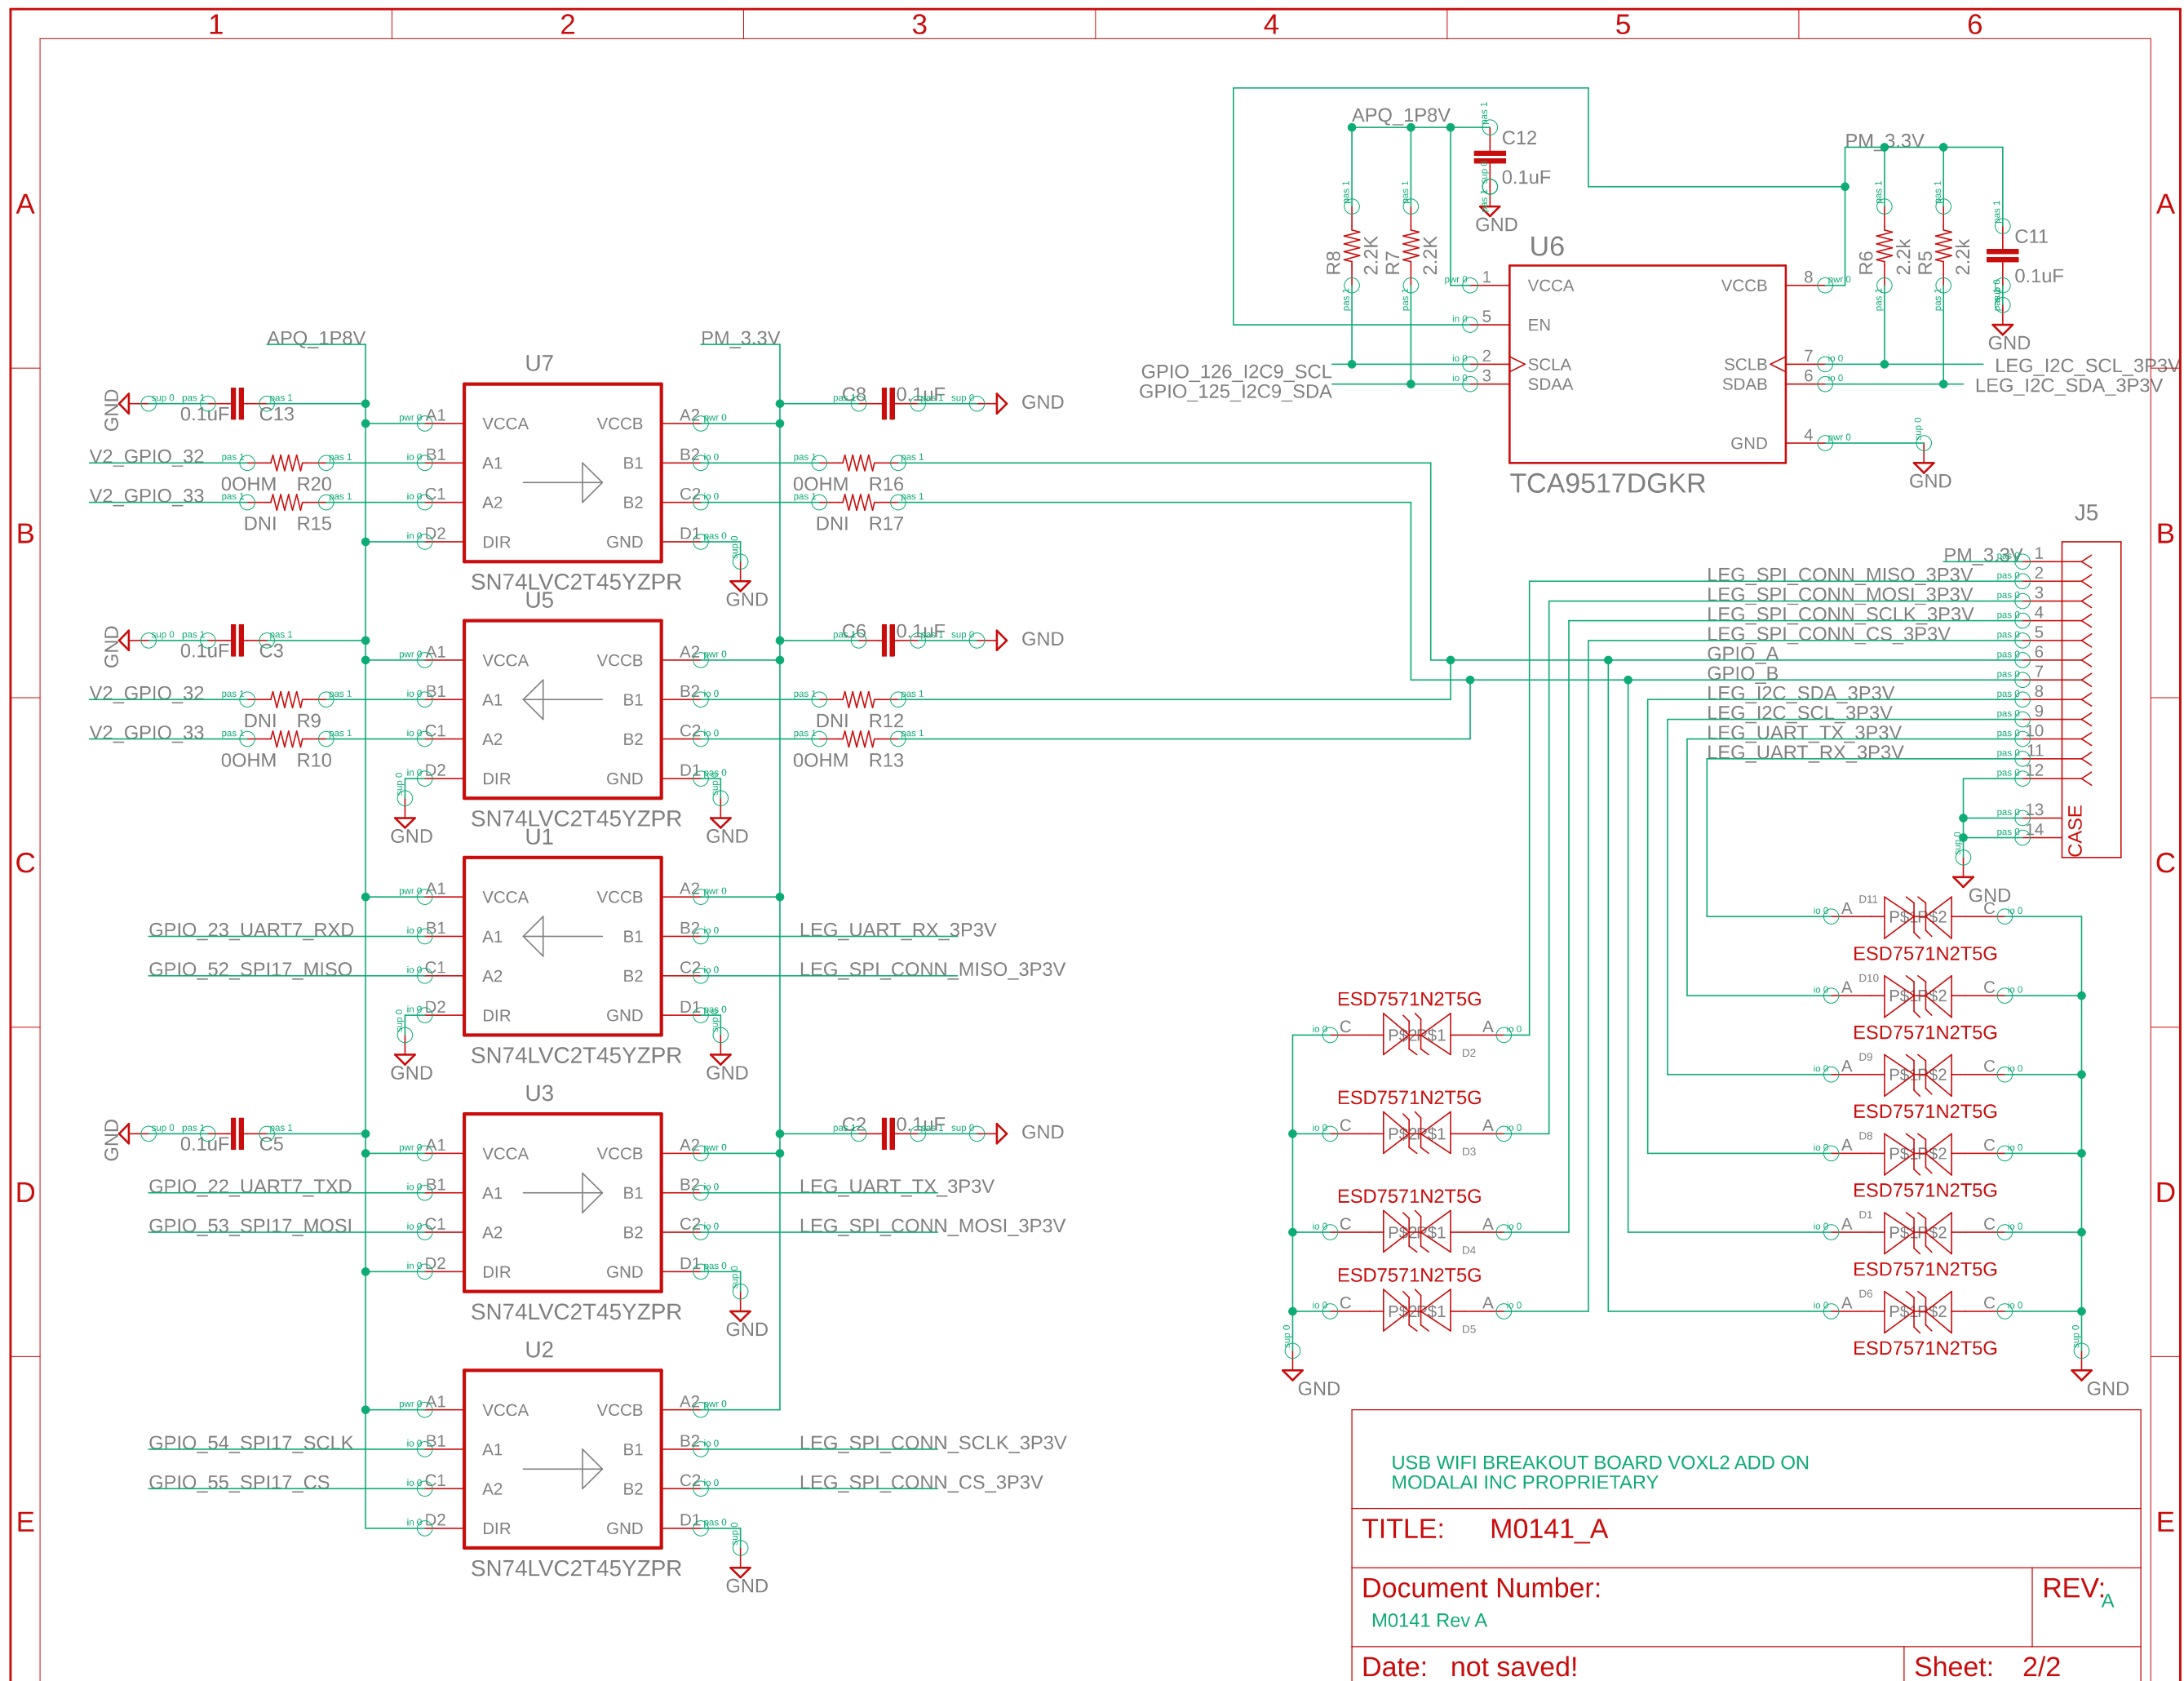

VOXL/VOXL2 MODEM/ADD-ON CONNECTOR
INSTALL ONLY FOR ADD ON CONFIG

PM RESET (FASTBOOT)
MOMENTARY SWITCH

USB EMI/FILTER INSTALL FOR ALL CONFIGS

PCB
FIDUCIALS

USB WIFI BREAKOUT BOARD VOXL2 ADD ON
MODALAI INC PROPRIETARY

TITLE: M0141_A

Document Number: M0141 Rev A

REV:
A

Date: not saved!

Sheet: 1/2

USB WIFI BREAKOUT BOARD VOXL2 ADD ON MODALAI INC PROPRIETARY	
TITLE: M0141_A	
Document Number: M0141 Rev A	REV: A
Date: not saved!	Sheet: 2/2