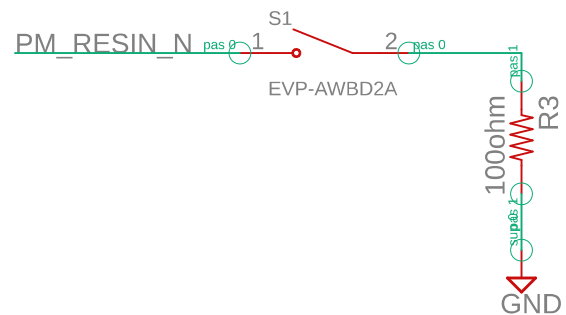

VOXL/VOXL2 MODEM/ADD-ON CONNECTOR
INSTALL ONLY FOR ADD ON CONFIG

PM RESET (FASTBOOT)
MOMENTARY SWITCH

USB EMI/FILTER INSTALL FOR ALL CONFIGS

PCB
FIDUCIALS

USB WIFI BREAKOUT BOARD VOXL2 ADD ON
MODALAI INC PROPRIETARY

TITLE: M0141_A

Document Number: M0141 Rev A

REV:
A

Date: not saved!

Sheet: 1/2

USB WIFI BREAKOUT BOARD VOXL2 ADD ON MODALAI INC PROPRIETARY	
TITLE: M0141_A	
Document Number: M0141 Rev A	REV: A
Date: not saved!	Sheet: 2/2