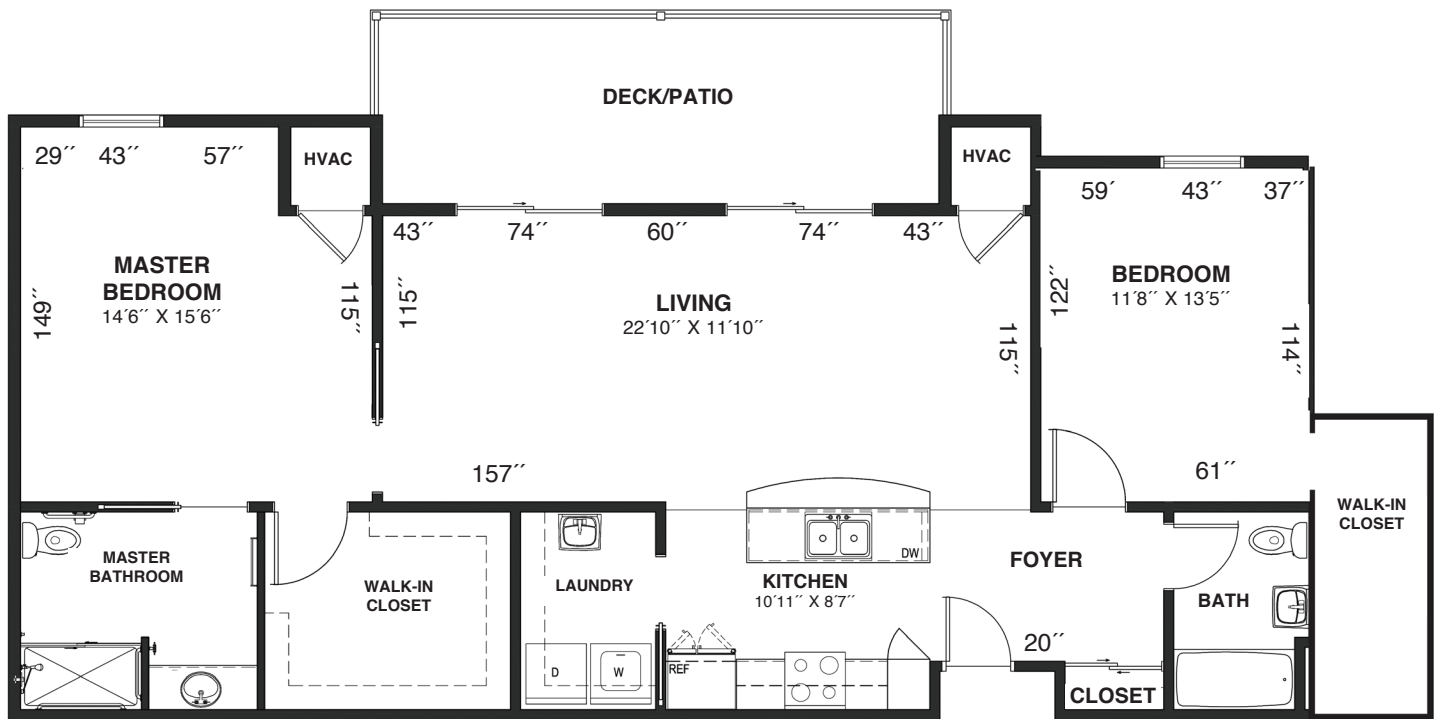

# The Cranbury Deluxe

2 Bedrooms, 2 Baths  
1,273 Square Feet