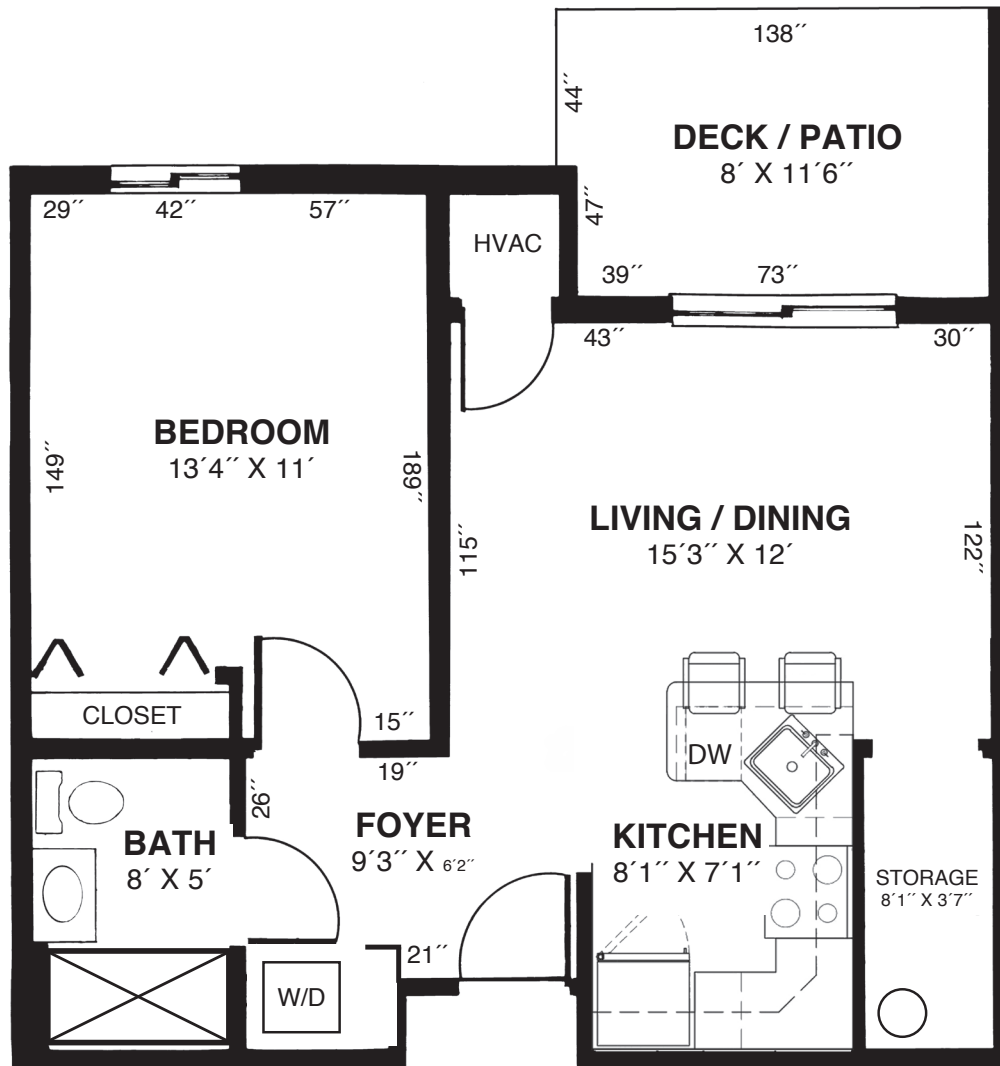

The Ashley

1 Bedroom, 1 Bath
620 Square Feet