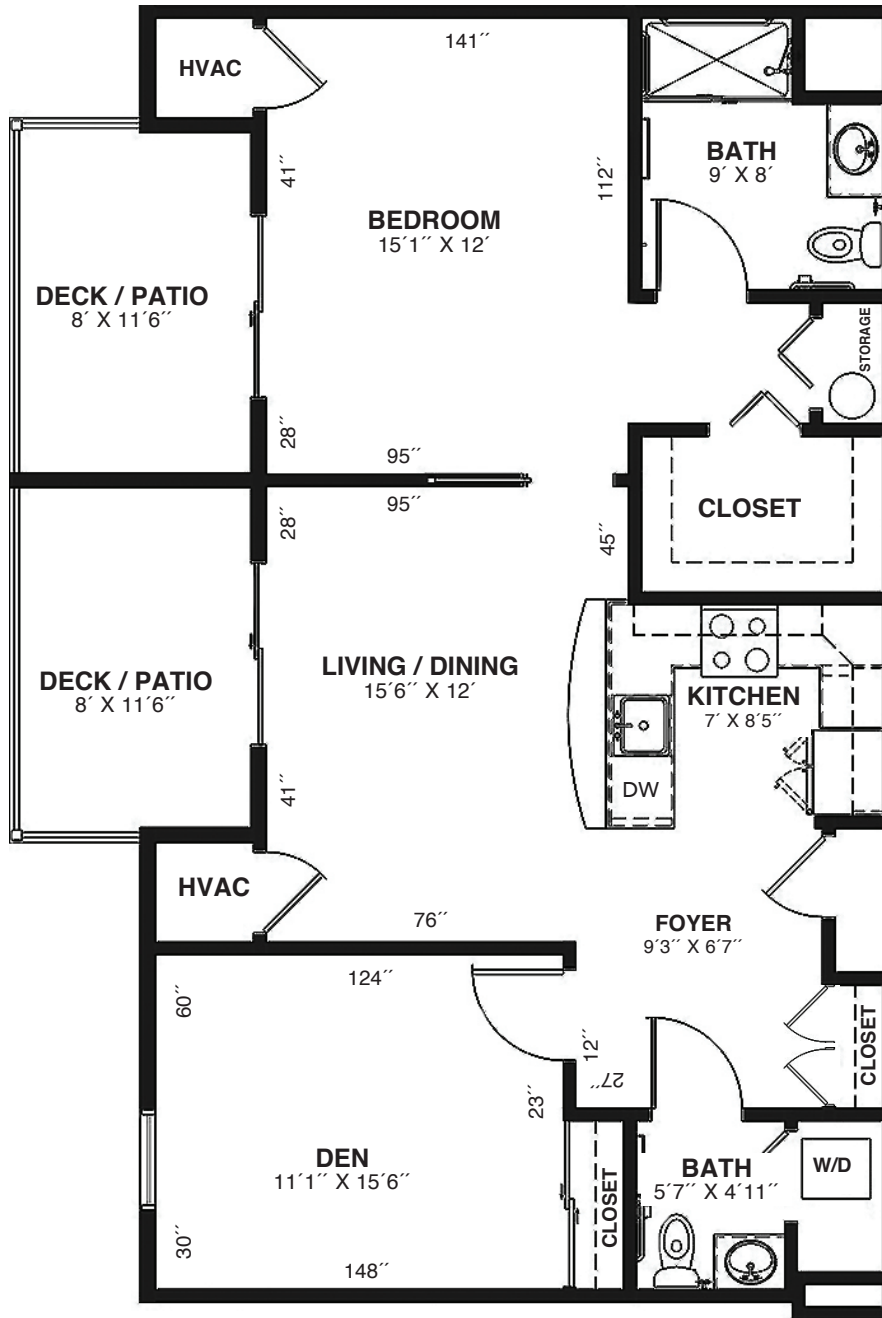

The Nottingham

1 Bedroom with Den, 1.5 Baths
860 Square Feet