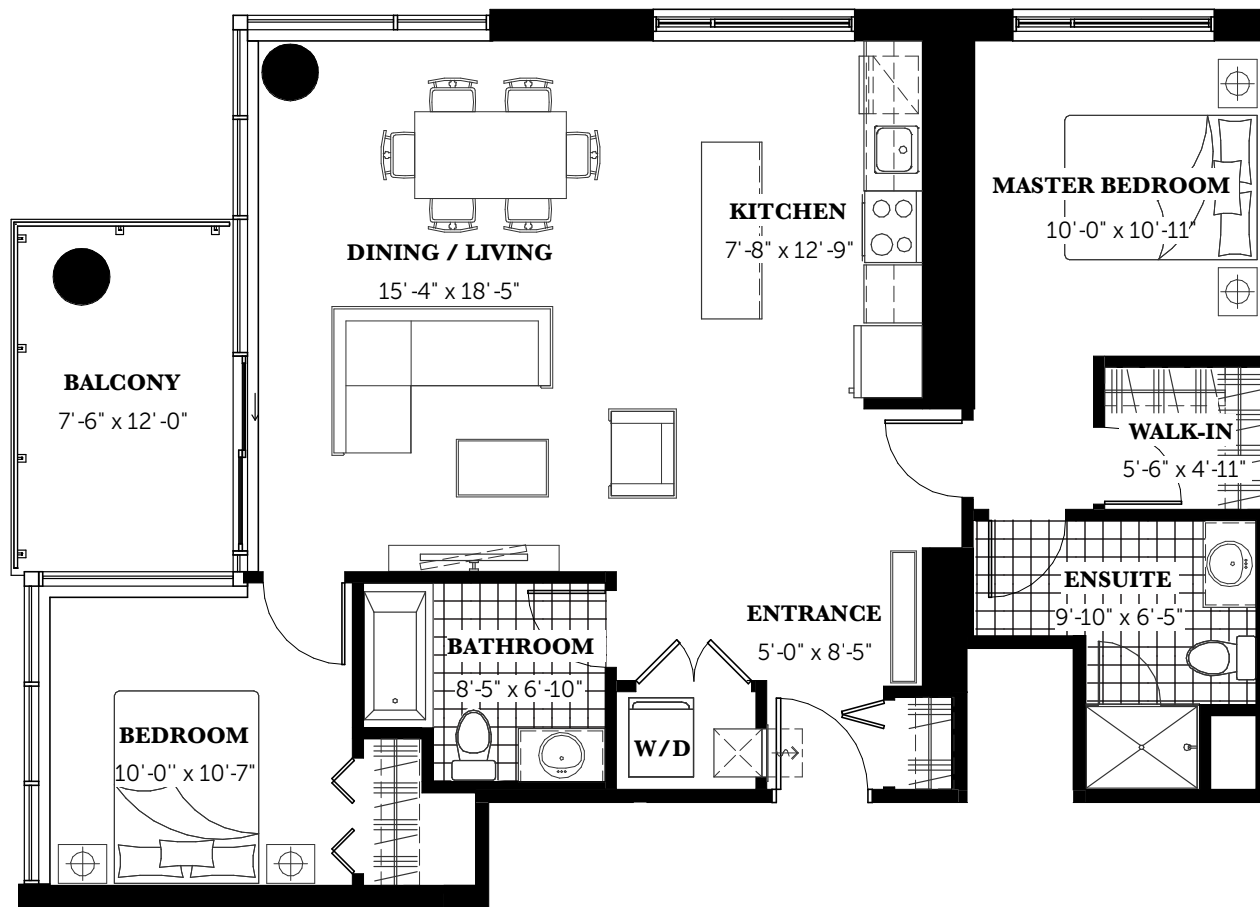

CLARIDGE

THE CHARM ♦ 1,110 Sq.Ft.

ROYALE

2 Bedrooms ♦ 2 Bathrooms

LUXURY CONDOS

16th—19th Floor

DISCLAIMER All sizes and specifications are approximate and are subject to change without notice. Actual square footage may vary from that stated herein. Balcony and terrace square footage is approximate and may vary depending on floor level, location and other factors, and is subject to change without notice. Furniture not included. E.& O.E. Issued: December 2019