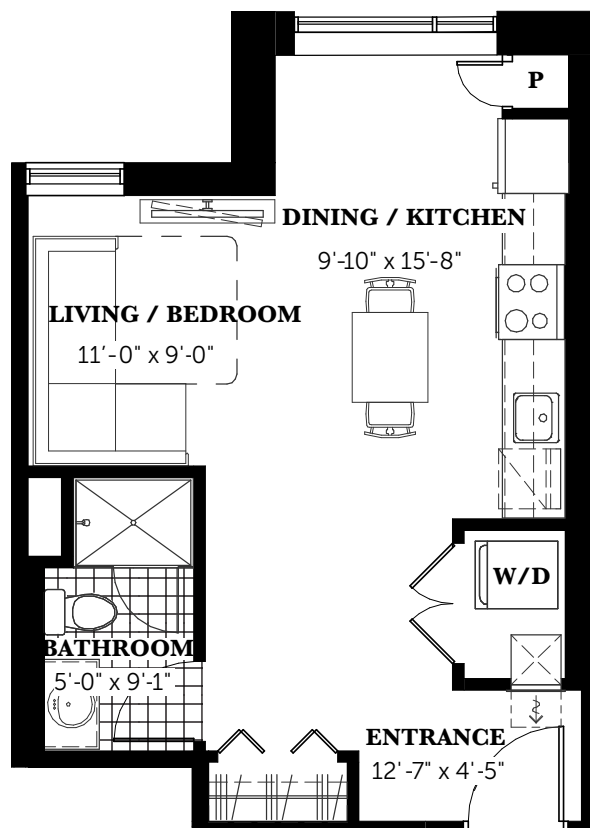

CLARIDGE

THE CHIFFON ♦ 480 Sq.Ft.

ROYALE

Studio ♦ 1 Bathroom

LUXURY CONDOS

2nd Floor

DISCLAIMER All sizes and specifications are approximate and are subject to change without notice. Actual square footage may vary from that stated hereon. Balcony and terrace square footage is approximate and may vary depending on floor level, location and other factors, and is subject to change without notice. Furniture not included. E.& O.E. Issued: December 2019