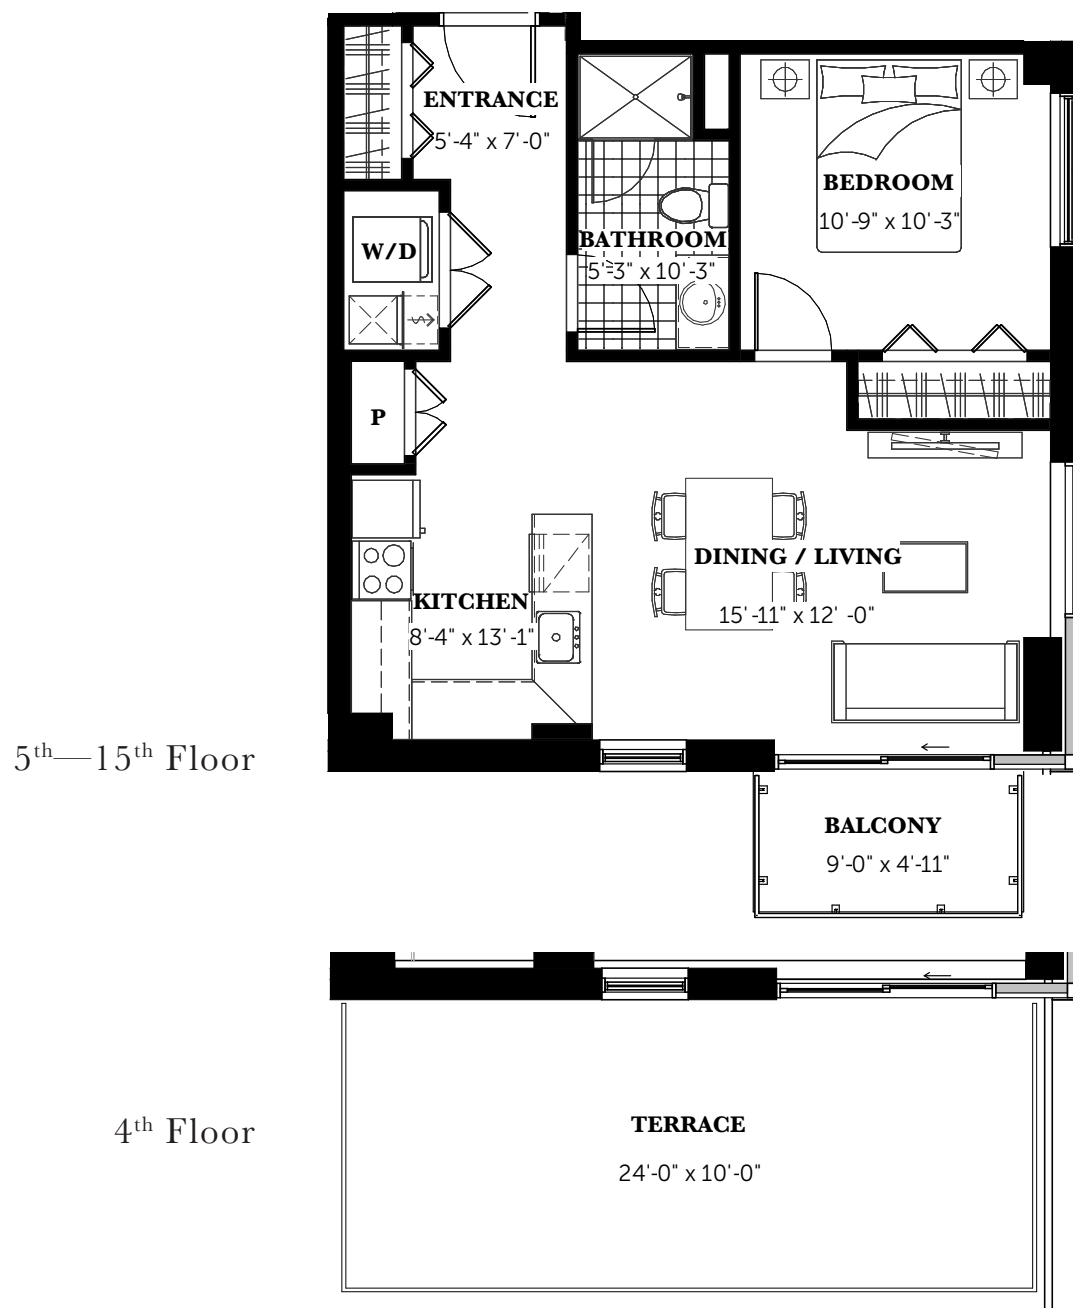

CLARIDGE

THE FORTUNE ♦ 670 Sq.Ft.

ROYALE

1 Bedroom ♦ 1 Bathroom

LUXURY CONDOS

DISCLAIMER All sizes and specifications are approximate and are subject to change without notice. Actual square footage may vary from that stated hereon. Balcony and terrace square footage is approximate and may vary depending on floor level, location and other factors, and is subject to change without notice. Furniture not included. E.& O.E. Issued: December 2019