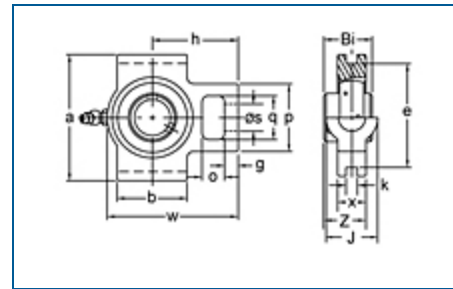

AMI Bearings, Inc.

570 North Wheeling Road

Mount Prospect, IL 60056

Phone: 800.882.8642 or 847.759.0620

Fax: 847.759.0630

Email: amiorders@amibearings.com
Website: www.amibearings.com

Item # UCNST210-31, Set Screw Locking Narrow Slot Take-Up Unit, UCNST200 Series

- Insert
 - Set Screw Locking
 - Normal Duty
 - Wide Inner Ring
 - AISI 52100 Steel
- Housing
 - Narrow Slot Take-Up
 - Cast Iron

Lubrication Fitting Tap	1/8-27 NPT
Weight	5.29 lb

Dimensions

o	3/4 in
g	5/8 in
p	2-5/8 in
q	1-37/64 in
s	1-1/8 in
b	3-5/16 in
k	5/16 in
e	4 in
a	4-1/2 in
w	5-11/16 in
J	1-13/16 in
x	1-1/16 in
h	3-9/16 in
Bi	2.031 in
Z	1.814 in