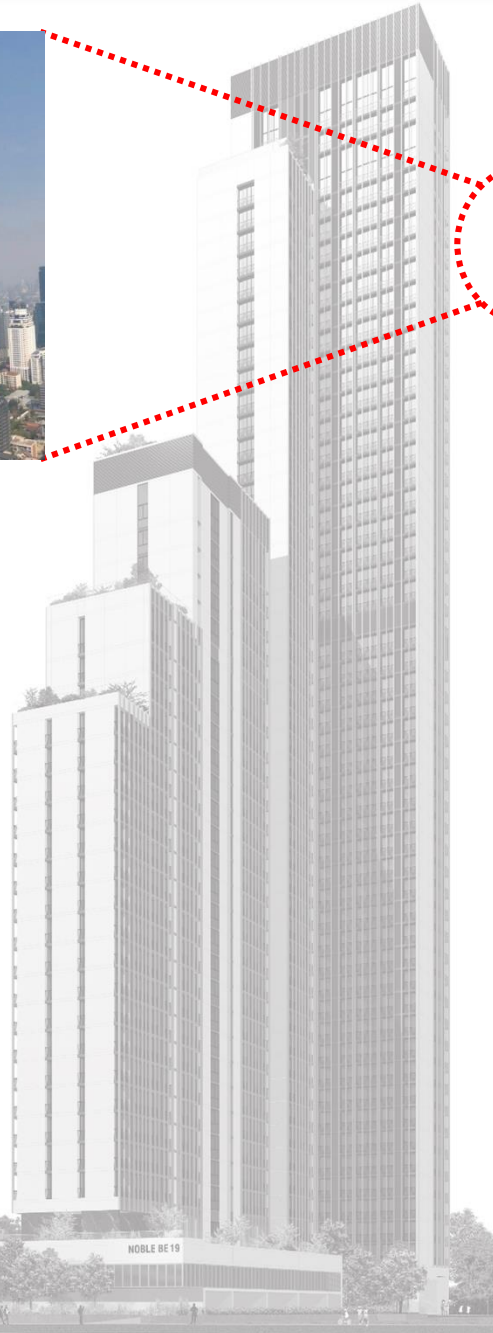

TOWER

A

NOBLE
BE19
SUKHUMVIT

P2
131.31 Sq.m.

P1
146.80 Sq.m.

FLOOR PLAN

46th - 48th Floor

Tower A

P2
131.31 Sq.m.

P1
146.80 Sq.m.

- **WEST VIEWS**
- Tower A - 46th Floor.
- A46P1 – A46P2

NOBLE
BE19
SUKHUMVIT

WEST VIEWS

Tower A - 46th Floor.

A46P2 - 131.31sq.m.

NOBLE BE19

S U K H U M V I T

- **WEST VIEWS**
- Tower A - 46th Floor.
- A46P1 – A46P2

NOBLE BE19

S U K H U M V I T

- **WEST VIEWS**
- Tower A - 46th Floor.
- A46P1 – A46P2

NOBLE BE19

S U K H U M V I T

- **WEST VIEWS**
- Tower A - 46th Floor.
- A46P1 – A46P2

NOBLE BE19

S U K H U M V I T

- **WEST VIEWS**
- Tower A - 46th Floor.
- A46P1 – A46P2

NOBLE BE19

S U K H U M V I T

- **WEST VIEWS**
- Tower A - 46th Floor.
- A46P1 – A46P2

TOWER D

NOBLE
BE19
SUKHUMVIT