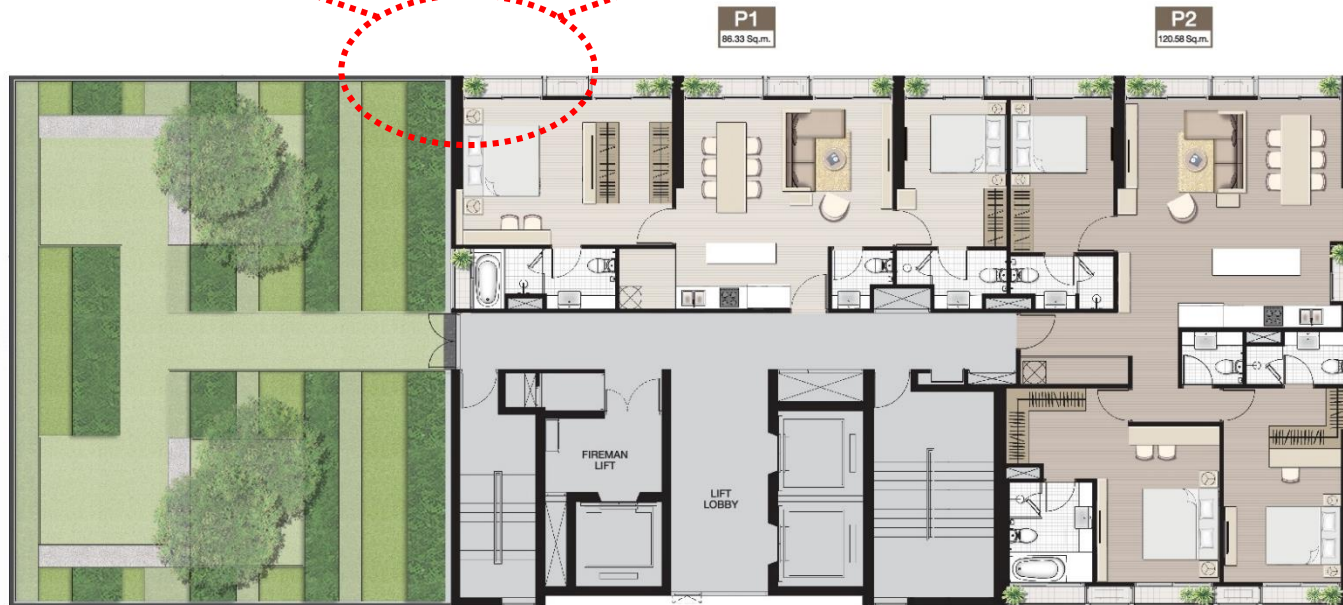

P2
131.31 Sq.m.

P1
146.80 Sq.m.

- **WEST VIEWS**
- Tower A - 46th Floor.
- A46P1 – A46P2

NOBLE
BE19
SUKHUMVIT

WEST VIEWS

Tower A - 46th Floor.

A46P2 - 131.31sq.m.

NOBLE BE19

S U K H U M V I T

- **WEST VIEWS**
- Tower A - 46th Floor.
- A46P1 – A46P2

NOBLE BE19

S U K H U M V I T

- **WEST VIEWS**
- Tower A - 46th Floor.
- A46P1 – A46P2

NOBLE BE19

S U K H U M V I T

- **WEST VIEWS**
- Tower A - 46th Floor.
- A46P1 – A46P2

NOBLE BE19

S U K H U M V I T

- **WEST VIEWS**
- Tower A - 46th Floor.
- A46P1 – A46P2

NOBLE BE19

S U K H U M V I T

- **WEST VIEWS**
- Tower A - 46th Floor.
- A46P1 – A46P2

TOWER D

NOBLE
BE19
SUKHUMVIT

FLOOR PLAN 23rd Floor

Tower B

- **NORTH VIEWS**
- Tower B – 23rd Floor.
- B23P1 – B23P2

NOBLE
BE19
SUKHUMVIT

NORTH VIEWS

Tower B – 23rd Floor.
B23P1 – B23P2

NOBLE BE19

S U K H U M V I T