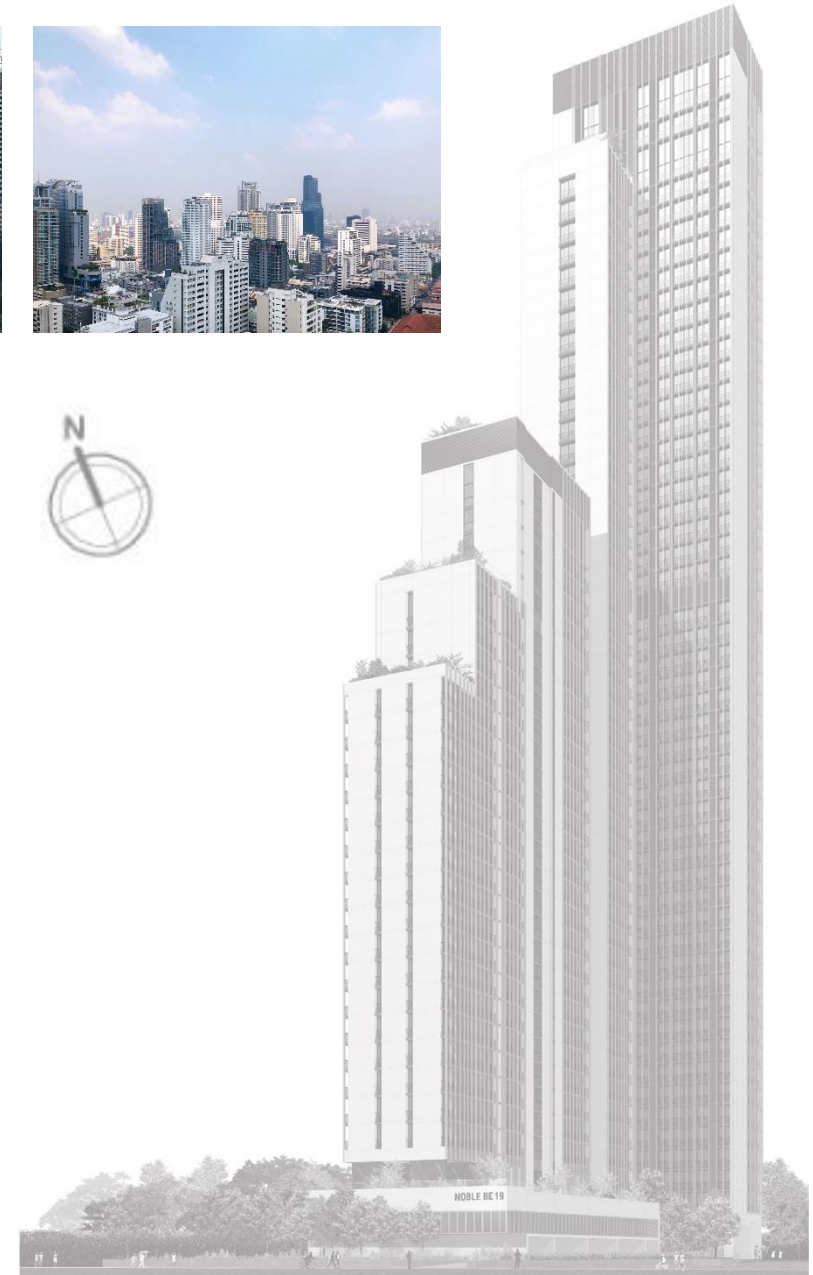

P2
131.31 Sq.m.

P1
146.80 Sq.m.

- **WEST VIEWS**
- Tower A - 46th Floor.
- A46P1 – A46P2

NOBLE
BE19
SUKHUMVIT

WEST VIEWS

Tower A - 46th Floor.

A46P2 - 131.31sq.m.

NOBLE BE19

S U K H U M V I T

- **WEST VIEWS**
- Tower A - 46th Floor.
- A46P1 – A46P2

NOBLE BE19

S U K H U M V I T

- **WEST VIEWS**
- Tower A - 46th Floor.
- A46P1 – A46P2

NOBLE BE19

S U K H U M V I T

- **WEST VIEWS**
- Tower A - 46th Floor.
- A46P1 – A46P2

NOBLE BE19

S U K H U M V I T

- **WEST VIEWS**
- Tower A - 46th Floor.
- A46P1 – A46P2

NOBLE BE19

S U K H U M V I T

- **WEST VIEWS**
- Tower A - 46th Floor.
- A46P1 – A46P2

TOWER D

NOBLE
BE19
SUKHUMVIT

FLOOR PLAN 23rd Floor

Tower B

- **NORTH VIEWS**
- Tower B – 23rd Floor.
- B23P1 – B23P2

NOBLE
BE19
SUKHUMVIT

NORTH VIEWS

Tower B – 23rd Floor.
B23P1 – B23P2

NOBLE BE19

S U K H U M V I T