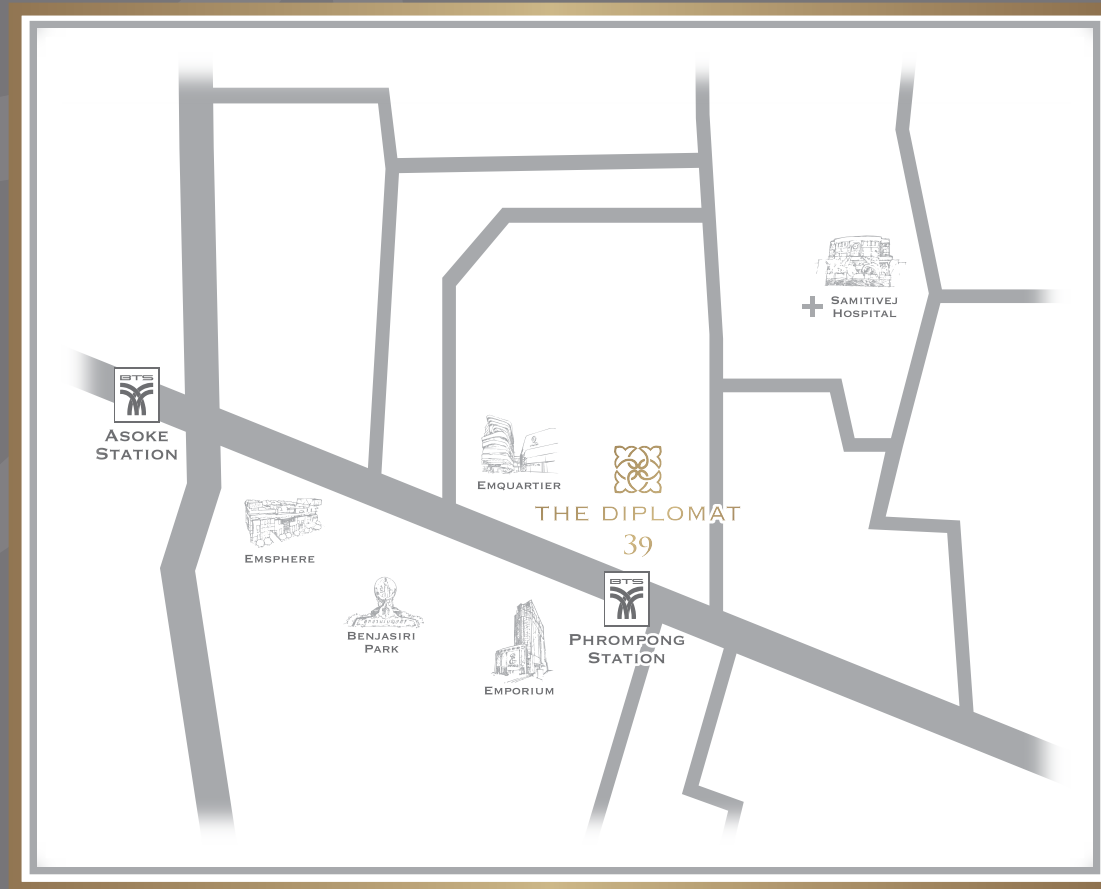

ALL PICTURES SHOWN IN THESE DOCUMENTS, WEBSITES, MEDIA OR ADVERTISEMENTS ARE ACTUAL PHOTOS AND / OR COMPUTER GRAPHIC SIMULATED FOR APPROXIMATION TO BE USED AS GUIDELINE FOR PRELIMINARY CONSIDERATION. | OTHER TERMS AND CONDITIONS, PLEASE CONTACT OUR CUSTOMER RELATIONS MANAGEMENT STAFF TO MAKE PROJECT SITE-VISIT AND SUBJECT TO CONTRACT AS AGREED. | ALL RIGHTS RESERVED | REPRODUCTION, COPYING, IMITATION, MODIFICATION, PUBLISHING, REFERRAL OR DOING ANY OTHER ACTS ARE PROHIBITED, UNLESS PRIOR CONSENT.