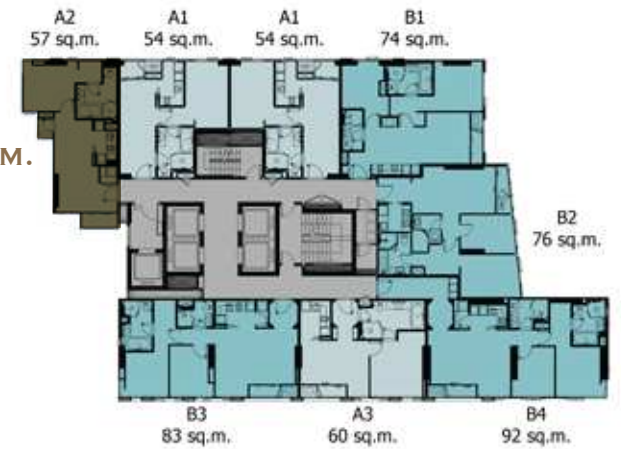

ACTUAL PHOTO

ACTUAL PHOTO

THE DIPLOMAT

39

UNIT: A1A
UNIT TYPE: 1 BEDROOM
AREA: 53.66 SQ.M.

A1A
53.66 SQ.M.

FLOOR: 16TH, 17TH

THE DIPLOMAT

39

UNIT: A2
UNIT TYPE: 1 BEDROOM
AREA: 58.11 SQ.M.

A2
58.11 SQ.M.

FLOOR: 24TH

UNIT: B2
UNIT TYPE: 2 BEDROOMS
AREA: 76 SQ.M.

B2
76 SQ.M.

THE DIPLOMAT

39

UNIT: B3
UNIT TYPE: 2 BEDROOMS
AREA: 82.81 SQ.M.

B3
82.81 SQ.M.

FLOOR: 9TH

UNIT: B5
UNIT TYPE: 2 BEDROOMS
AREA: 94.86 SQ.M.

B5
94.86 SQ.M.

FLOOR: 27TH

UNIT: C3
UNIT TYPE: 3 BEDROOMS
AREA: 156.86 SQ.M.

C3
156.86 SQ.M.