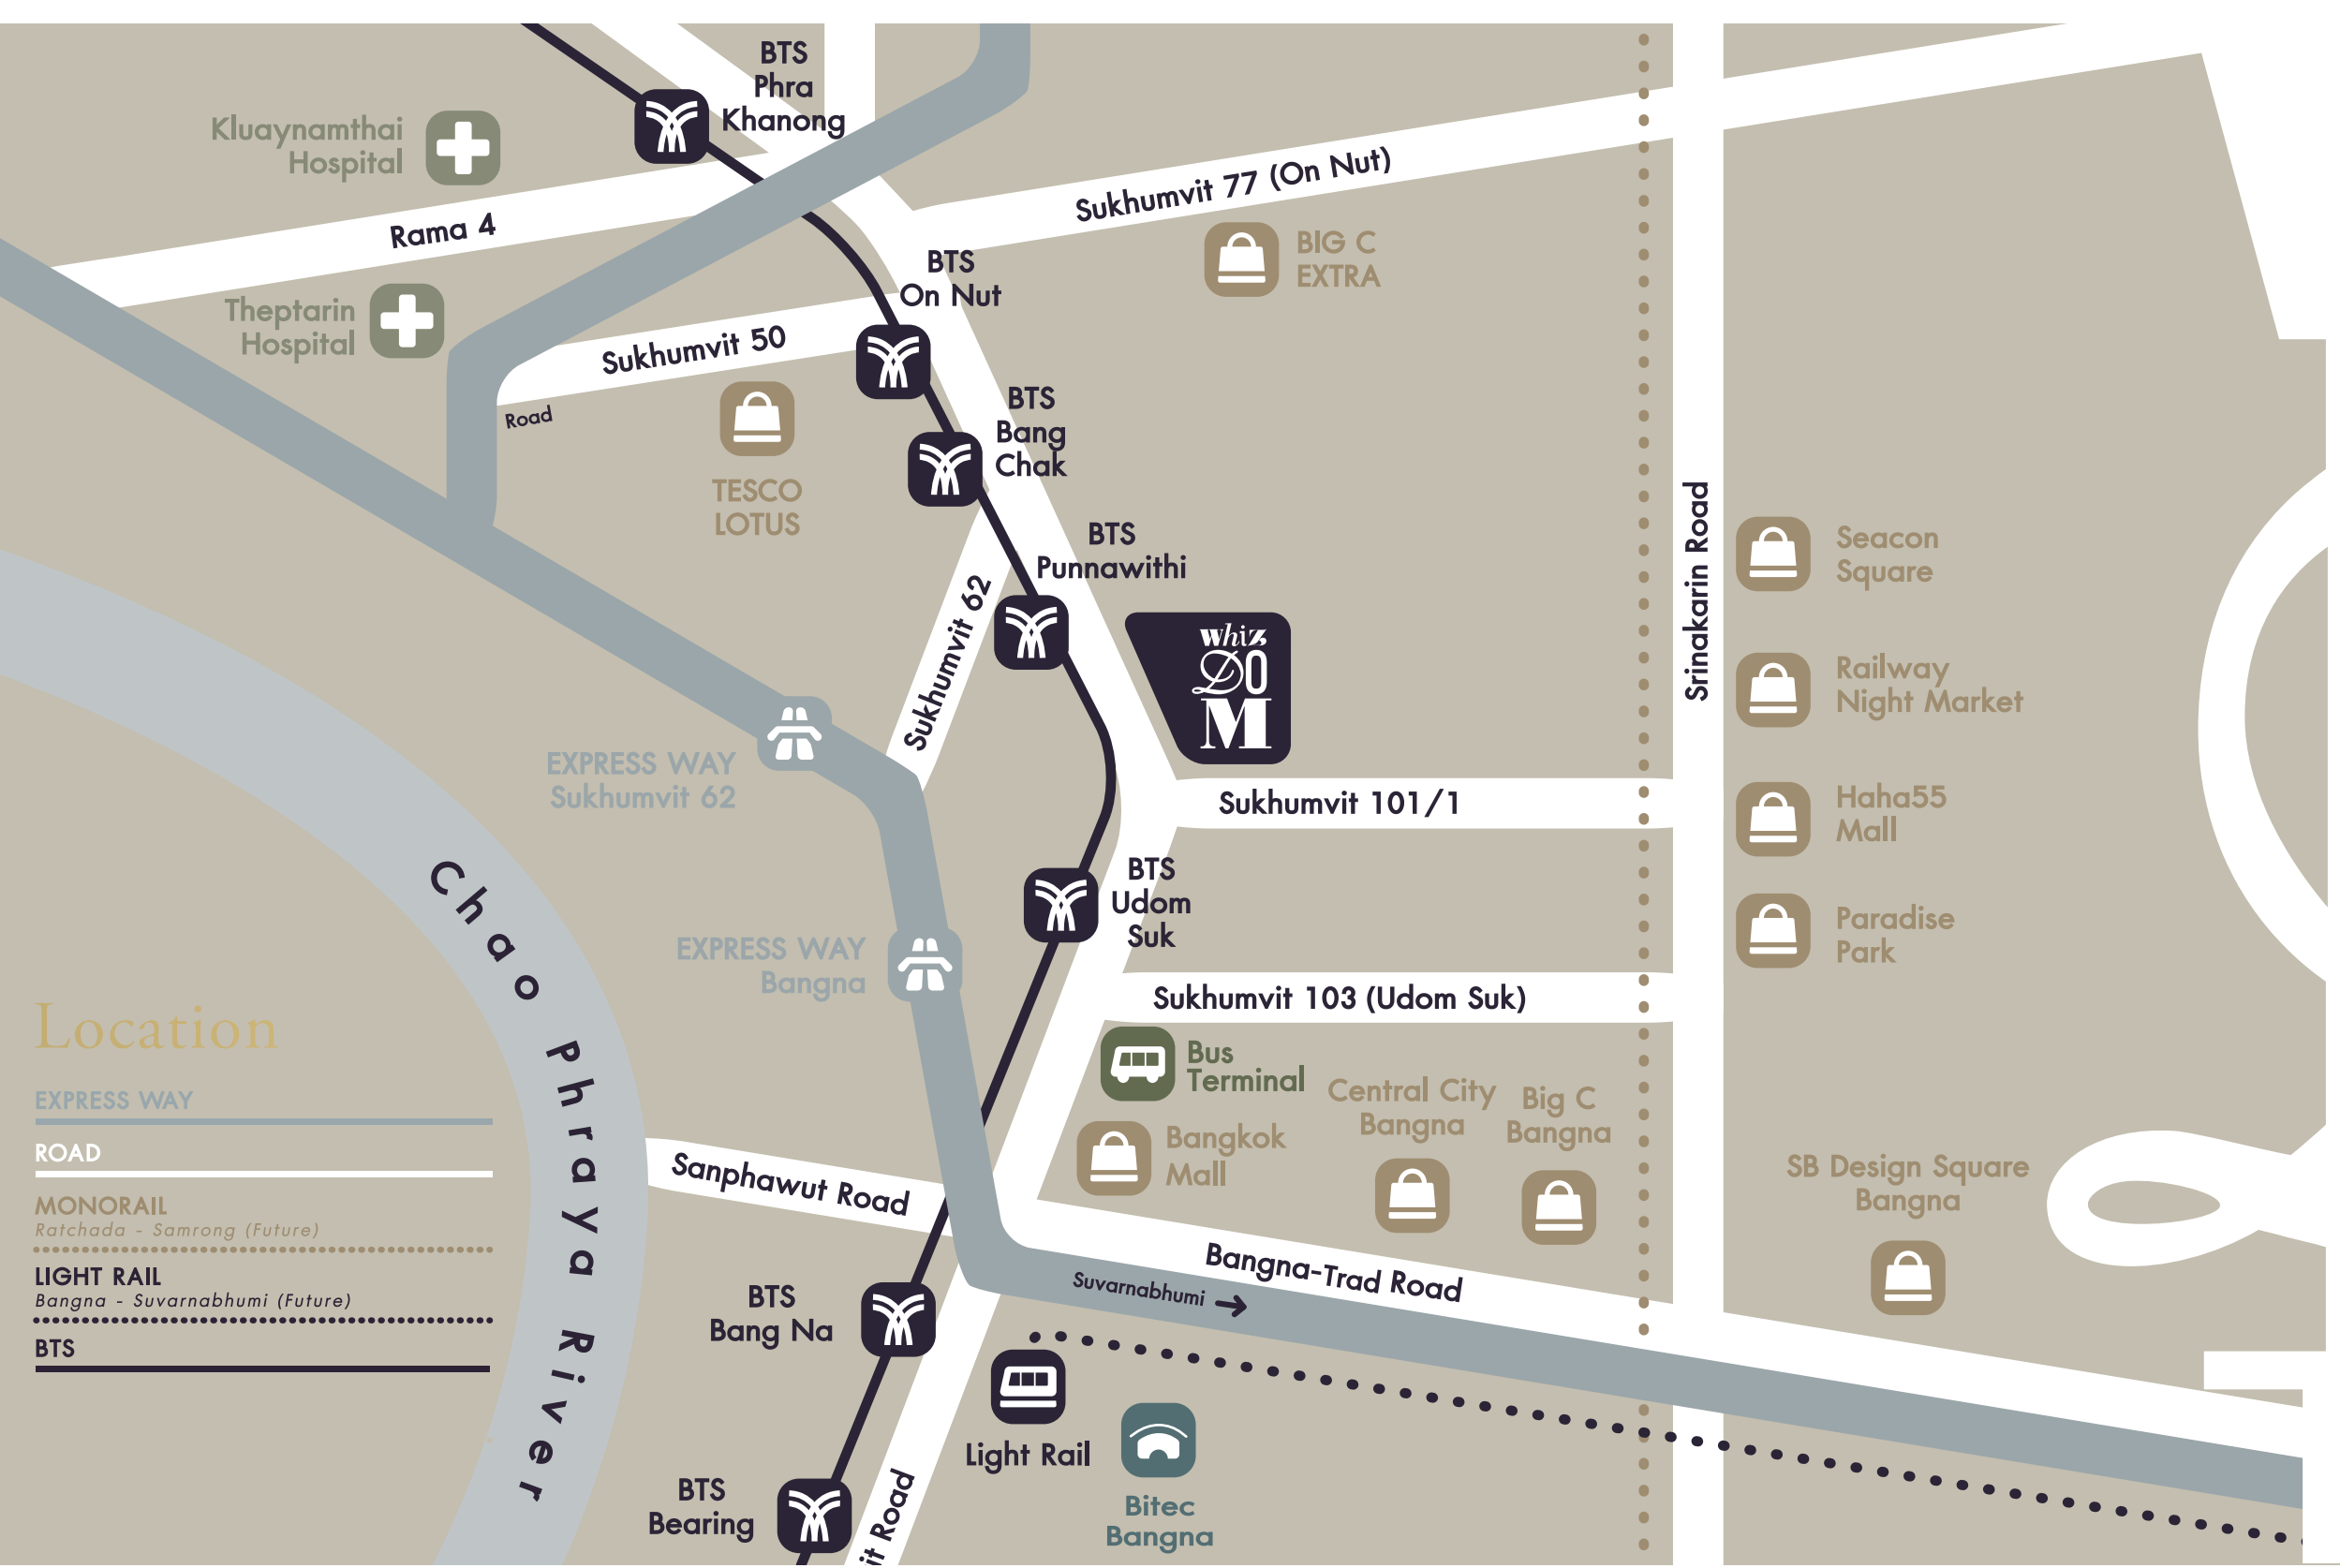

Whizdom
Essence
Sukhumvit

SENSE OF PERFECTION

Start 4.7 MB*

Whizdom
Essence
Sukhumvit

Project Detail

Project Name : Whizdom Essence Sukhumvit
Developer : Magnolia Quality Development Corporation Limited
Location : Sukhumvit Rd. Near BTS Punnawithi Station.
Land Area : 6 -1- 91 rais
Project Type : 50 Storeys
Total Units : Residential 664 units, Commercial 2 units
Facilities : 2-Rai park on the ground, jogging track and bicycle lane, Olympic standard size swimming pool(50 m lap), Swimming pool for kids and a Jacuzzi, Fitness / Yoga room, Relaxing Zone and Sky Garden, Business Lounge Library and Special Study Room, Playroom
Security : Digital Door Lock, Key Card Access, 24 hrs. security

Whizdom
Essence
Sukhumvit

MAP

- Department Store :**
- School :**
- Hospital :**
- BTS Punnawithi Station**
- Express way**

Whizdom
Essence
Sukhumvit

Whizdom
Essence
Sukhumvit

Room Layout

Whizdom
Essence
Sukhumvit

Floor Plan

7 TH-29TH FLOOR PLAN
 (TYPICAL FLOOR PLAN)

0 1 2 4 8