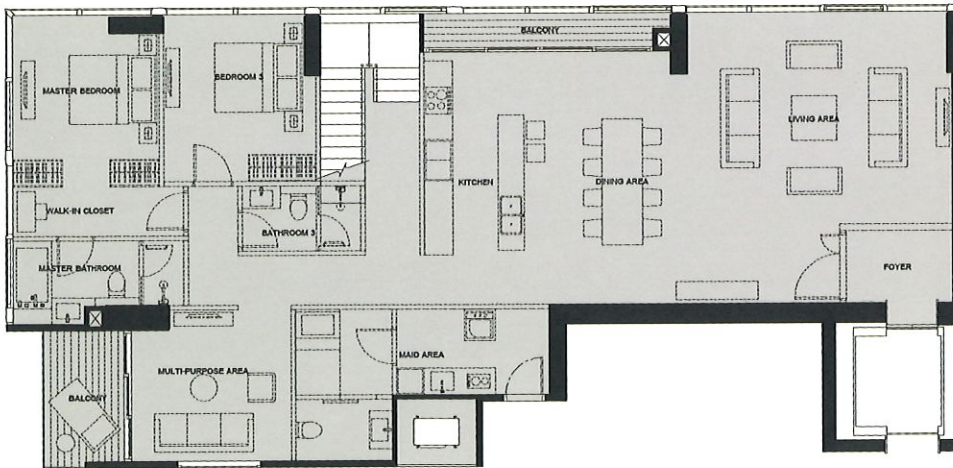

THE
ESSE
 SUKHUMVIT 36

ROOM LAYOUT
 PENTHOUSE : PH
 252.00 SQ.M.

UPPER

LOWER

REMARK : SUBJECT TO CHANGE WITHOUT PRIOR NOTICE.