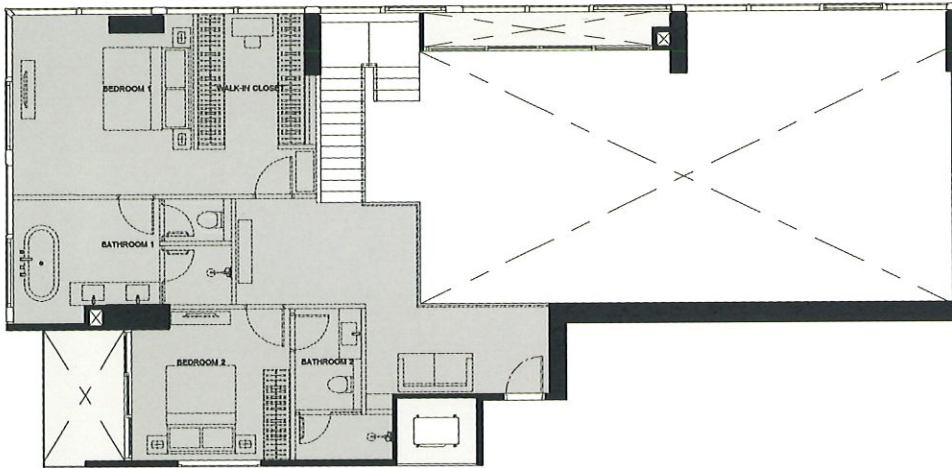

THE
ESSE
 SUKHUMVIT 36

ROOM LAYOUT
 PENTHOUSE : PH
 252.00 SQ.M.

UPPER

LOWER

REMARK : SUBJECT TO CHANGE WITHOUT PRIOR NOTICE.