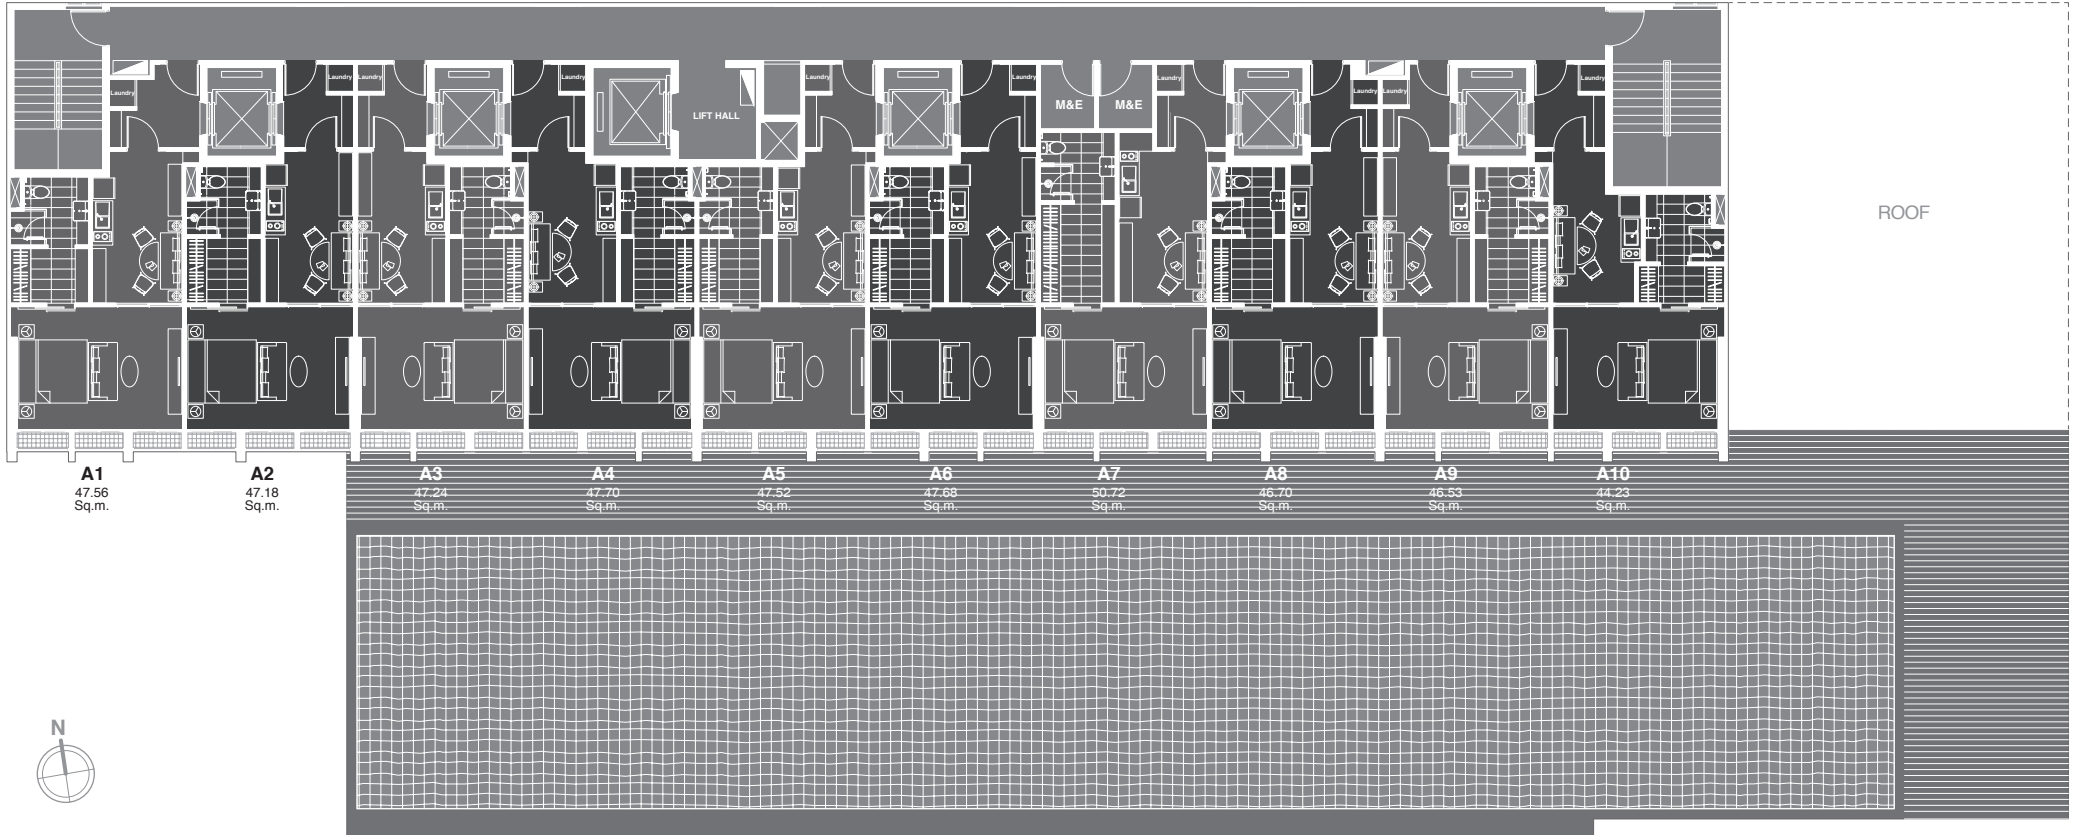

*January 2017

Noble Ploenchit Tower A 4th - 14th Fl.