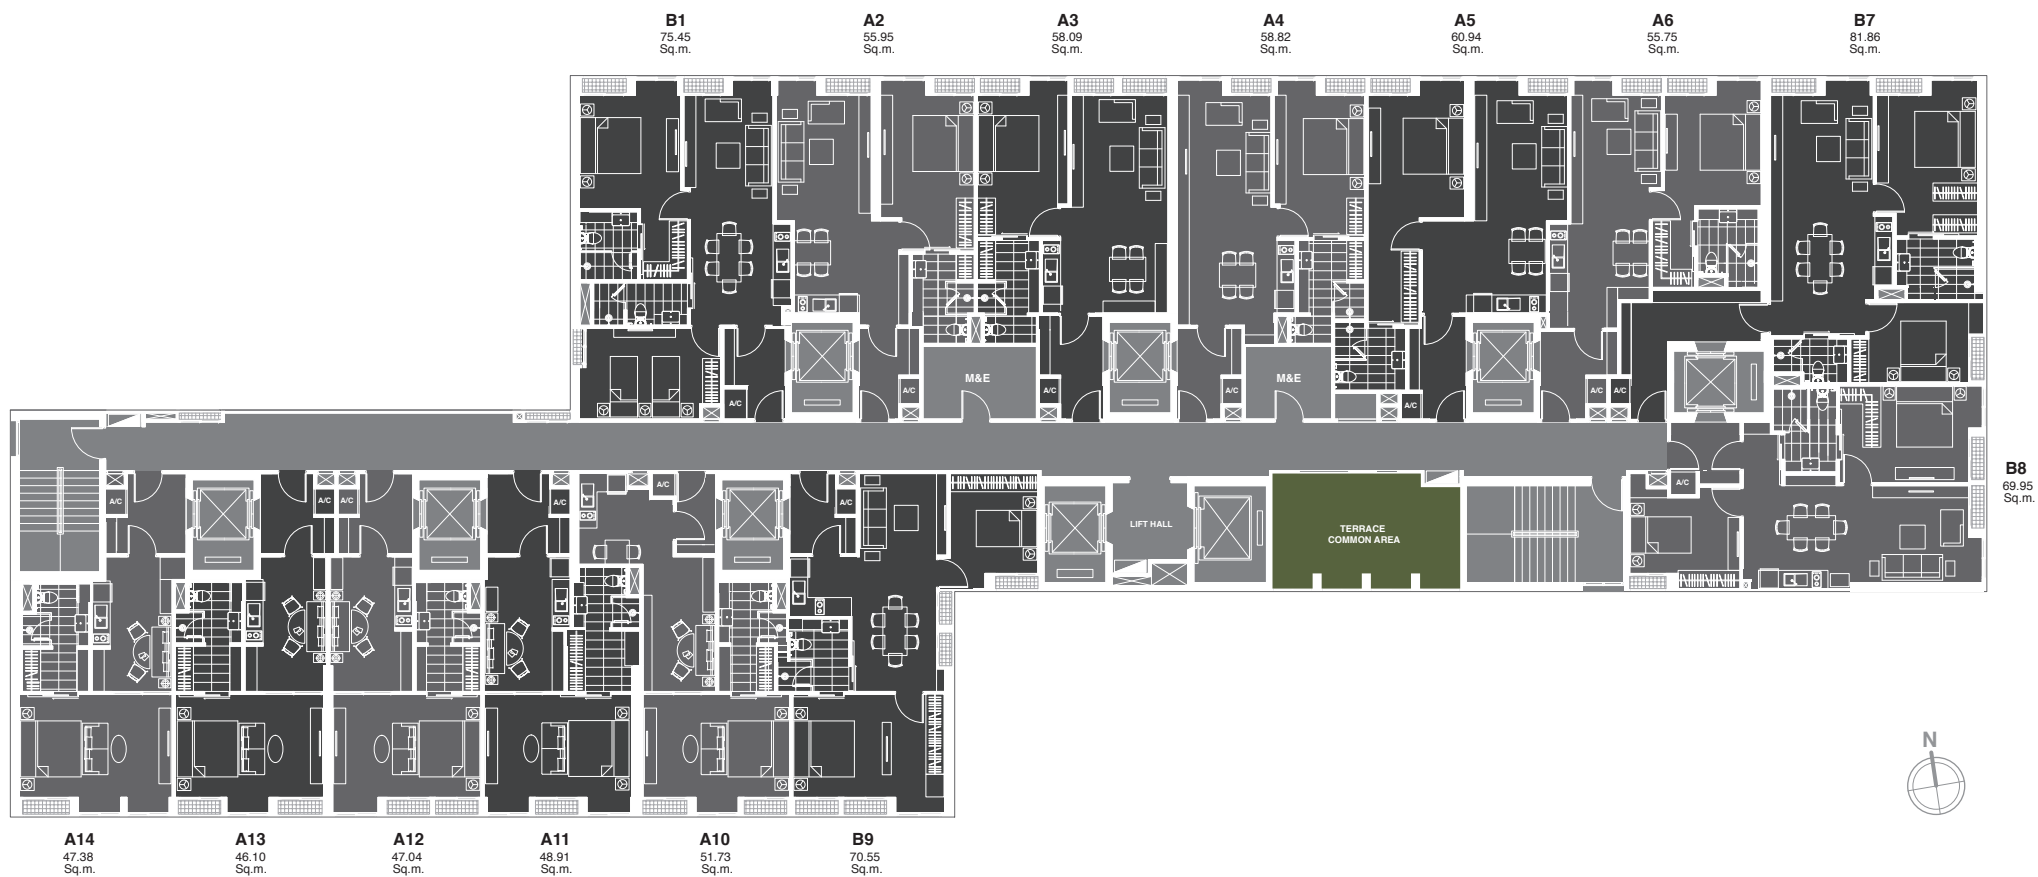

*January 2017

Noble Ploenchit Tower B Typical 2 (Floor 4, 8, 12, 16)