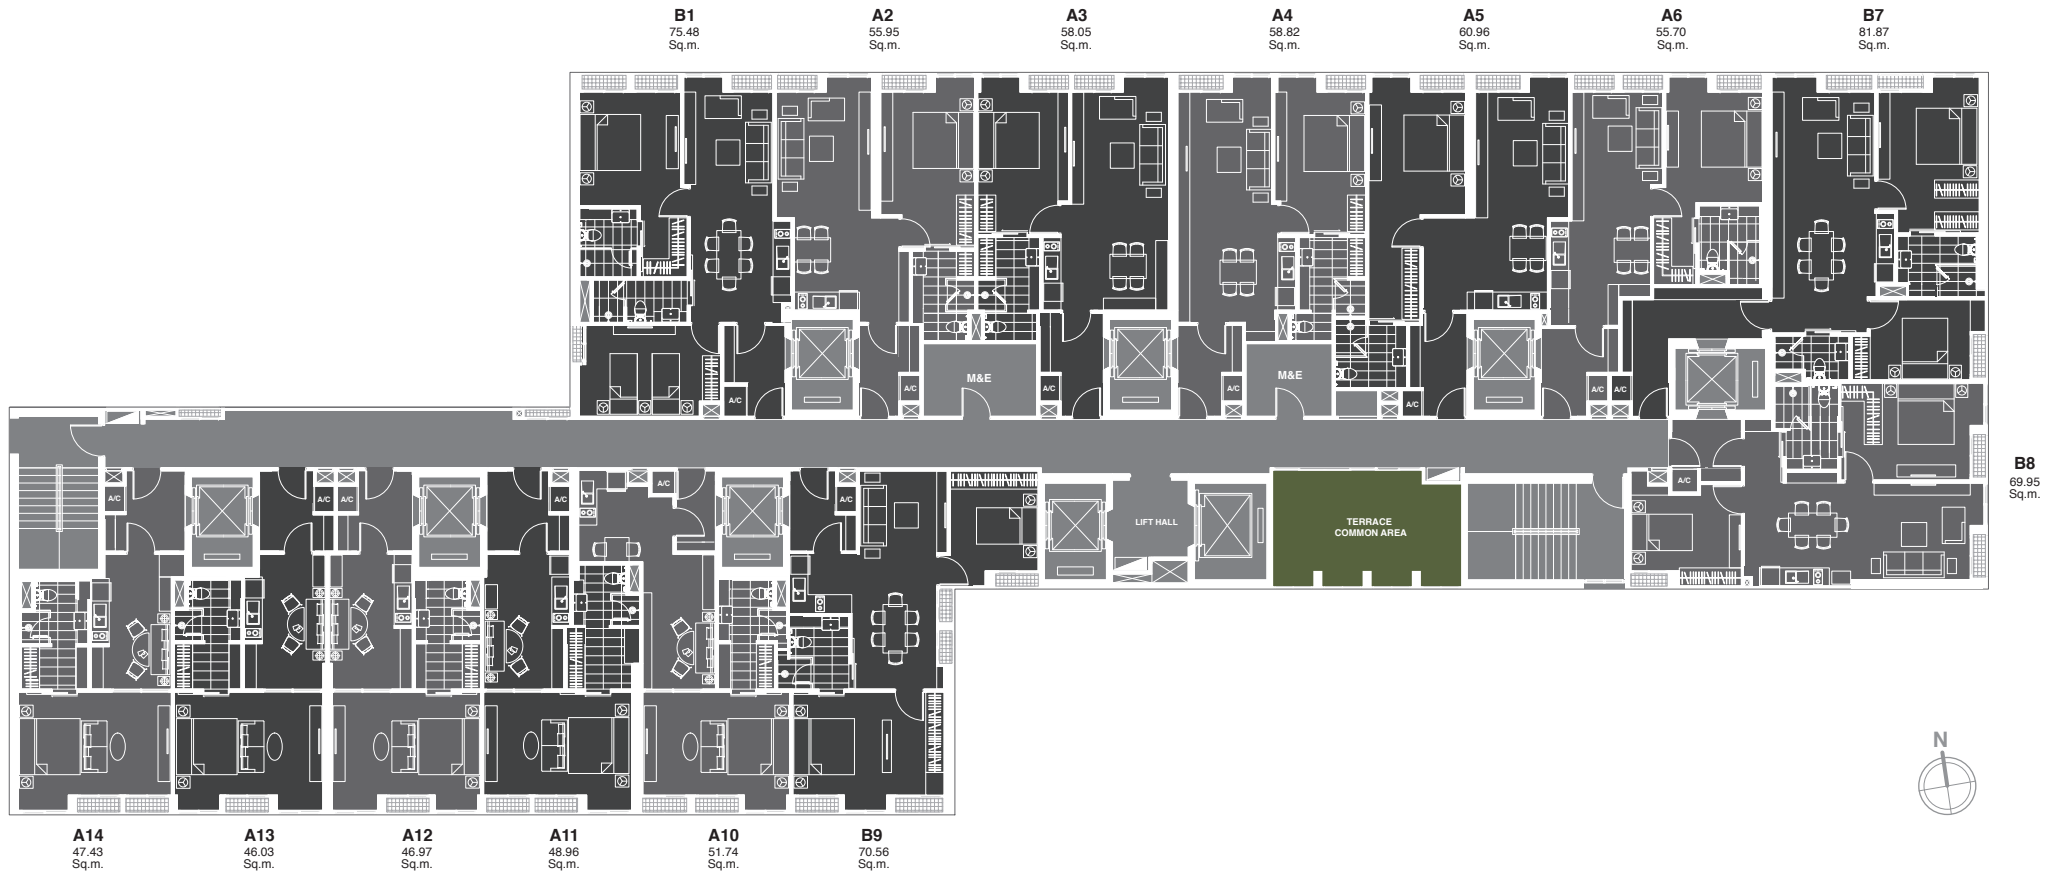

*January 2017

Noble Ploenchit Tower B Typical 3 (Floor 5, 9, 13, 17)