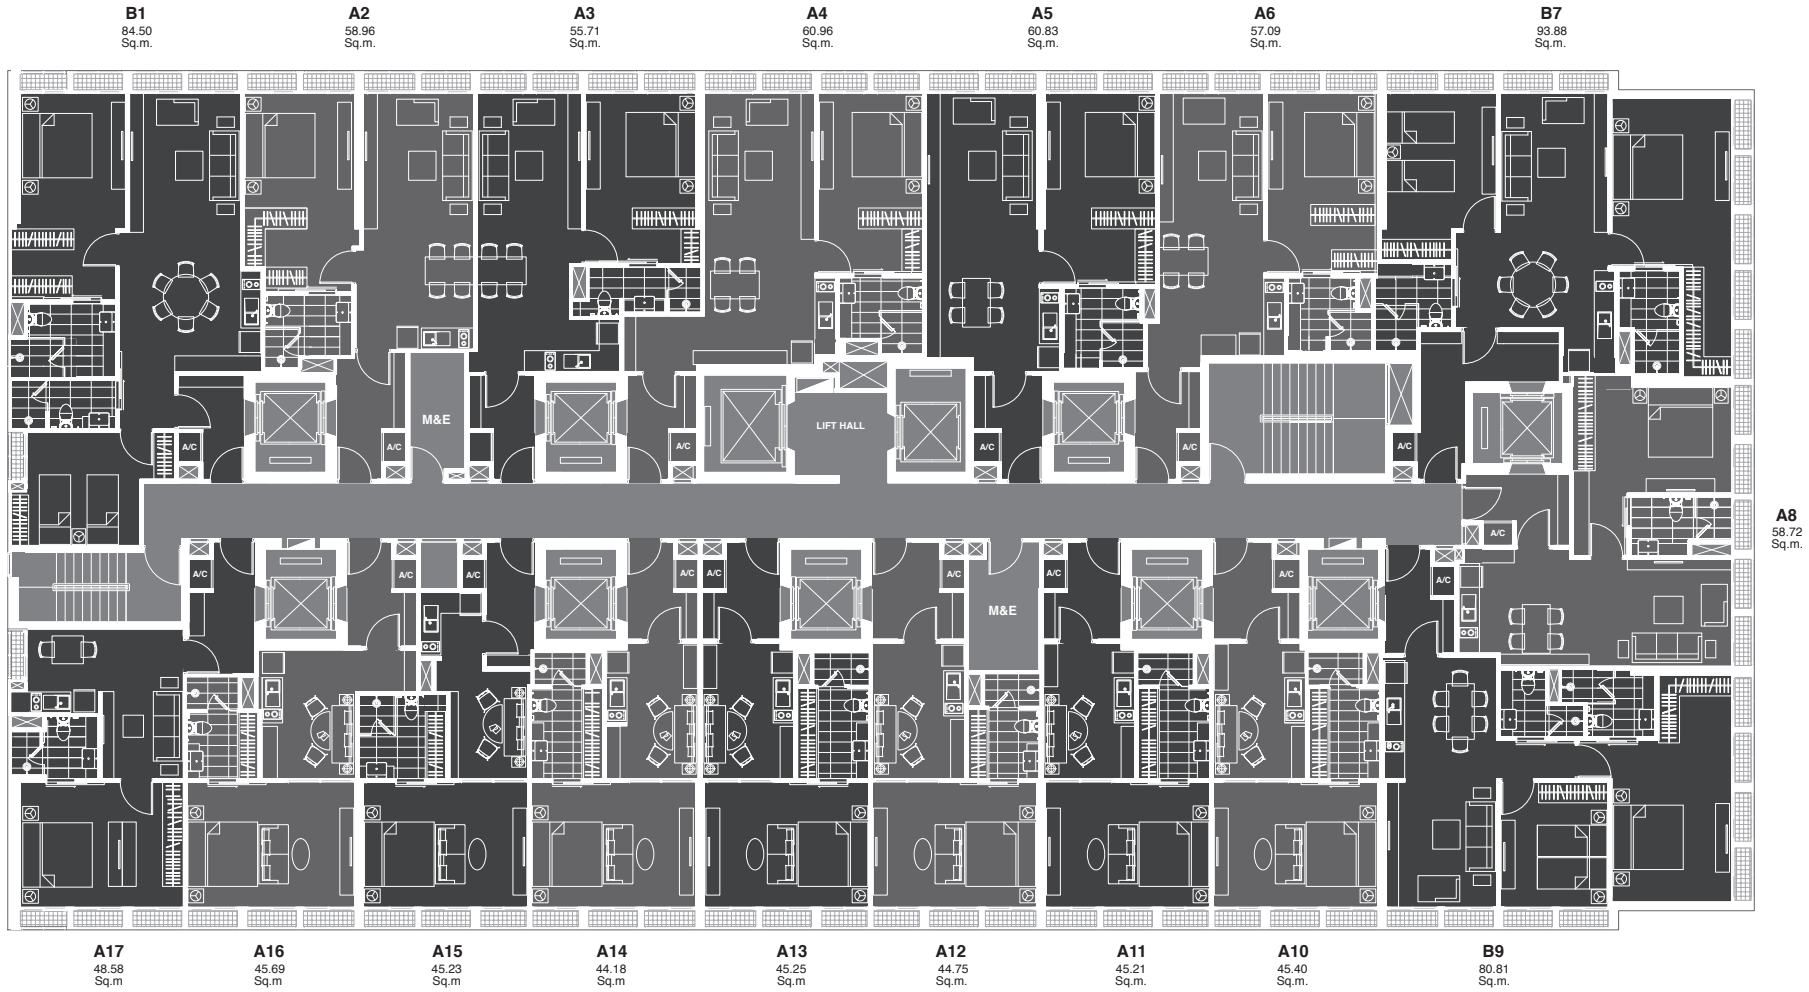

*January 2017

Noble Ploenchit Tower C 3rd, 5th-6th, 8th-9th, 12nd, 20th FL.