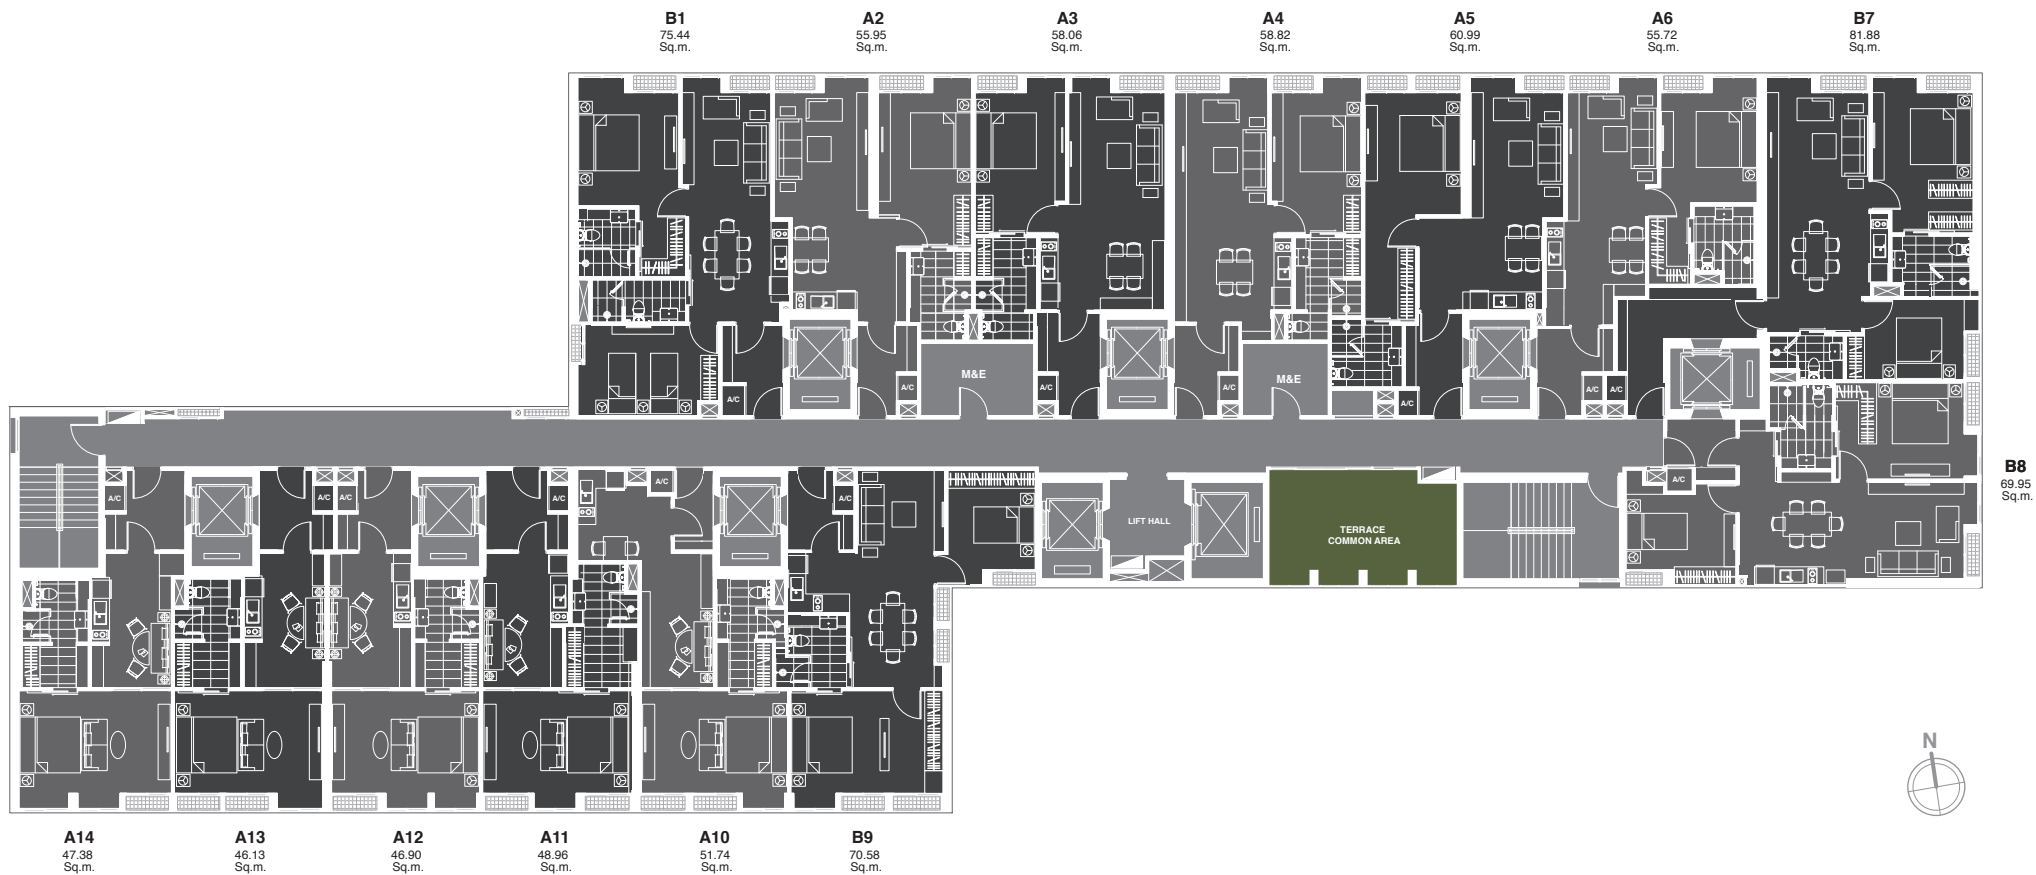

*January 2017

Noble Ploenchit Tower B Typical 1 (Floor 3, 7, 11, 15, 19)