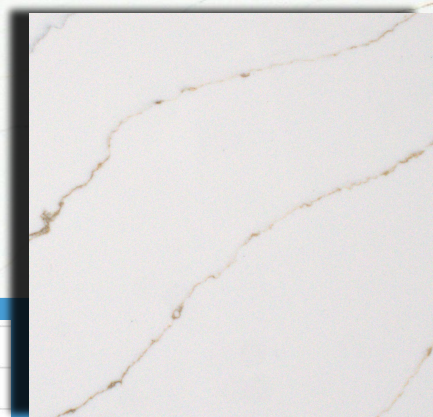

Name	Code	Size (in)	Thickness	Type	Finishing
	Calacatta Spectra	1789	127" x 63" / 138" x 79"	2 cm / 3 cm	Quartz	Polished