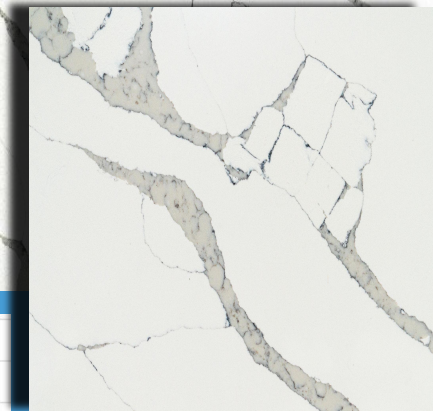

Name	Code	Size (in)	Thickness	Type	Finishing
	Calacatta Astoria	118	127" x 63" / 138" x 79"	2 cm / 3 cm	Quartz	Polished