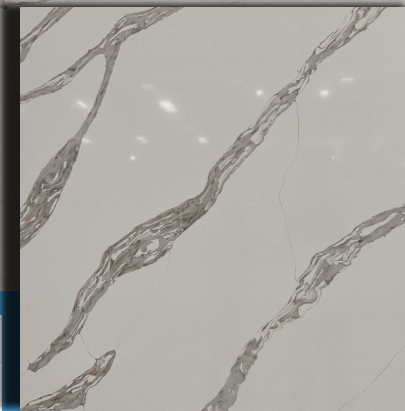

Name	Code	Size (in)	Thickness	Type	Finishing
Calacatta Palladium	1429	127" x 63" / 138" x 79"	2 cm / 3 cm	Quartz	Polished