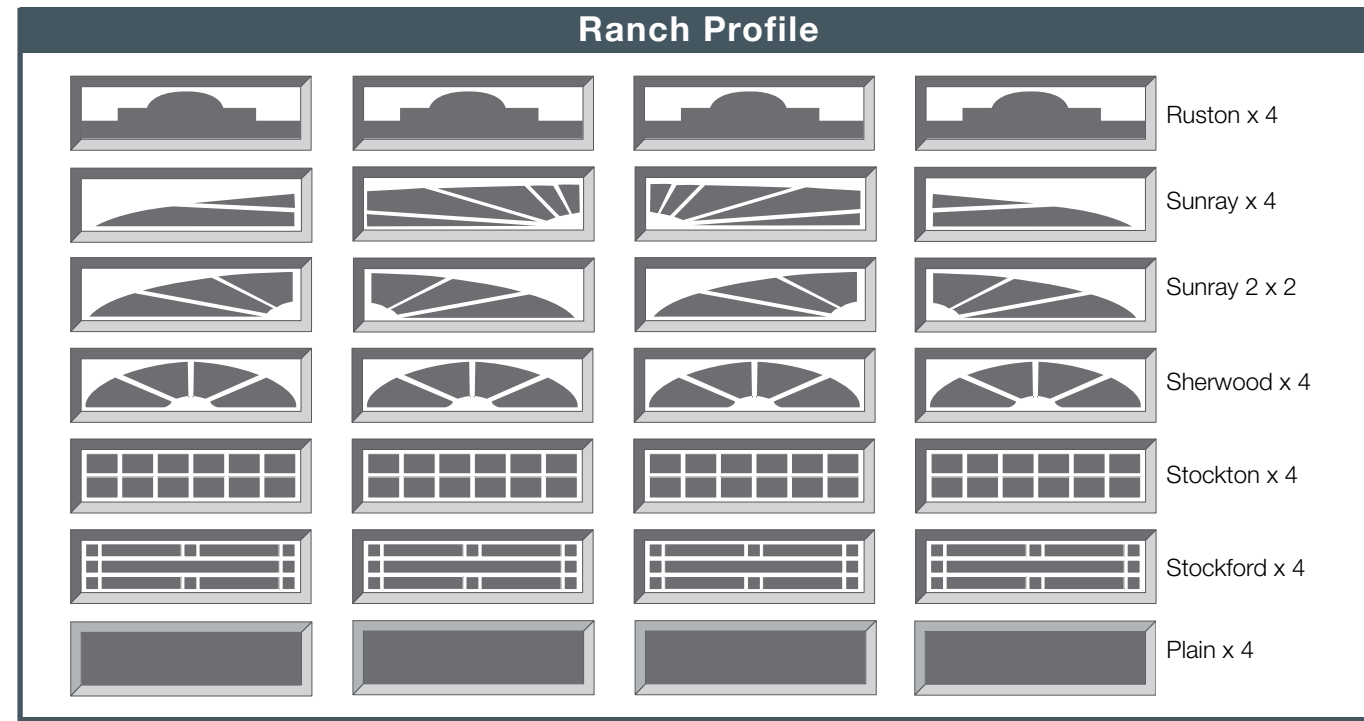

Window Options

Windows can be fitted to Stanford, Heritage or Ranch designs in standard Colorbond® colours, excluding Classic Cedar® and Caoba®.

Colour Options

NOTE:

- All colours shown on this chart are a guide only. The limitations of printing processes make extremely accurate matches impossible. We strongly recommend comparing your choice with actual samples. Additionally, we reserve the right to vary or remove colours without notice.
- Premium colours are not available in smooth finish.
- UniCote range is only available in the Flatline, Slimline and Glacier sectional door profiles. Ashwood has a smooth finish whilst other "Timbers of the World" series have a slightly textured finish. Please see the product samples.
- Matt Range: Surfmist®, Basalt™ and Monument® are Colorbond coil (textured finish only). Shale Grey™ and Dune® are powder coated (available in smooth and textured finish - pricing varies).

Sectional Garage Doors

Enhance the exterior of your home with a garage door that will complement any style of architecture. Steel-Line has a range of garage door styles to suit the unique characteristics of your home. Choose from the stylish Heritage, Stanford, Ranch, Ribline, Fineline or Flatline door styles and then select the finish of your choice to really dress up and enhance the exterior of your home.

Make a bold impression with a stunning Steel-Line sectional garage door.

Your garage door is possibly the largest exterior feature of your home so the right colour and finish treatment are essential. In addition to the Colorbond® colours, Steel-Line also offers a unique range of DecoWood® timber finishes allowing you to match your garage door to other external finishes.