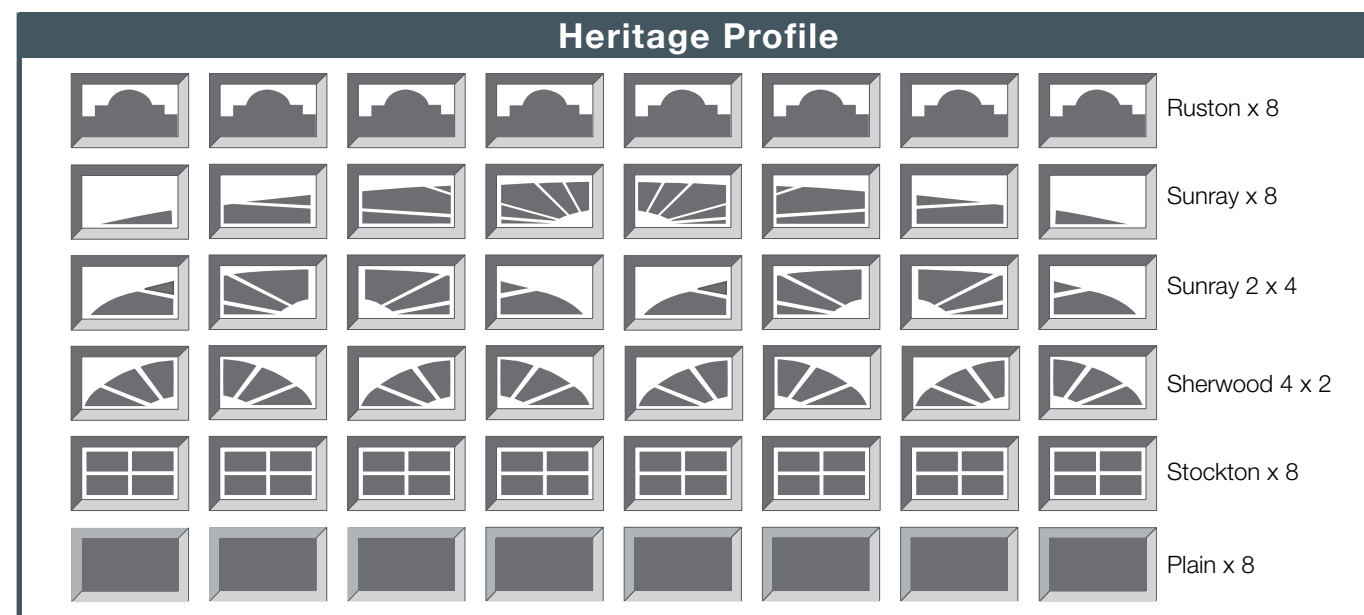

Window Options

Windows can be fitted to Stanford, Heritage or Ranch designs in standard Colorbond® colours, excluding Classic Cedar® and Caoba®.

Colour Options

NOTE:

- All colours shown on this chart are a guide only. The limitations of printing processes make extremely accurate matches impossible. We strongly recommend comparing your choice with actual samples. Additionally, we reserve the right to vary or remove colours without notice.
- Premium colours are not available in smooth finish.
- UniCote range is only available in the Flatline, Slimline and Glacier sectional door profiles. Ashwood has a smooth finish whilst other "Timbers of the World" series have a slightly textured finish. Please see the product samples.
- Matt Range: Surfmist®, Basalt™ and Monument® are Colorbond coil (textured finish only). Shale Grey™ and Dune® are powder coated (available in smooth and textured finish - pricing varies).

Sectional Garage Doors

Enhance the exterior of your home with a garage door that will complement any style of architecture. Steel-Line has a range of garage door styles to suit the unique characteristics of your home. Choose from the stylish Heritage, Stanford, Ranch, Ribline, Fineline or Flatline door styles and then select the finish of your choice to really dress up and enhance the exterior of your home.

Make a bold impression with a stunning Steel-Line sectional garage door.

Your garage door is possibly the largest exterior feature of your home so the right colour and finish treatment are essential. In addition to the Colorbond® colours, Steel-Line also offers a unique range of DecoWood® timber finishes allowing you to match your garage door to other external finishes.