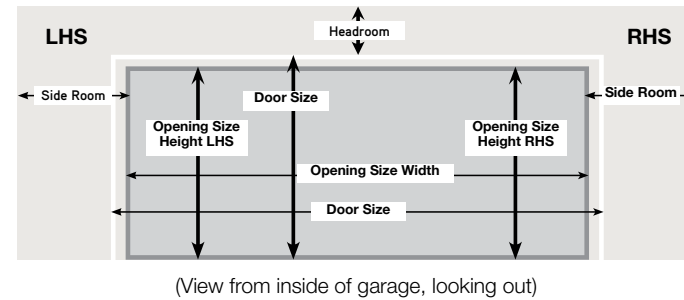

In placing an order you will be required to submit the following information.

Description	Measurements
Opening Size Height LHS	
Opening Size Height RHS	
Opening Size Width	
Side Room LHS (Min 125mm)	
Side Room RHS (Min 125mm)	
Headroom (Min 250mm)	
Backroom (Min backroom door height + 900mm)	

Example: 2160mm opening height will require a 2160mm high door.

Standard Range Sectional Doors

Heritage

Stanford

Ribline

Flatline

Ranch

Finline