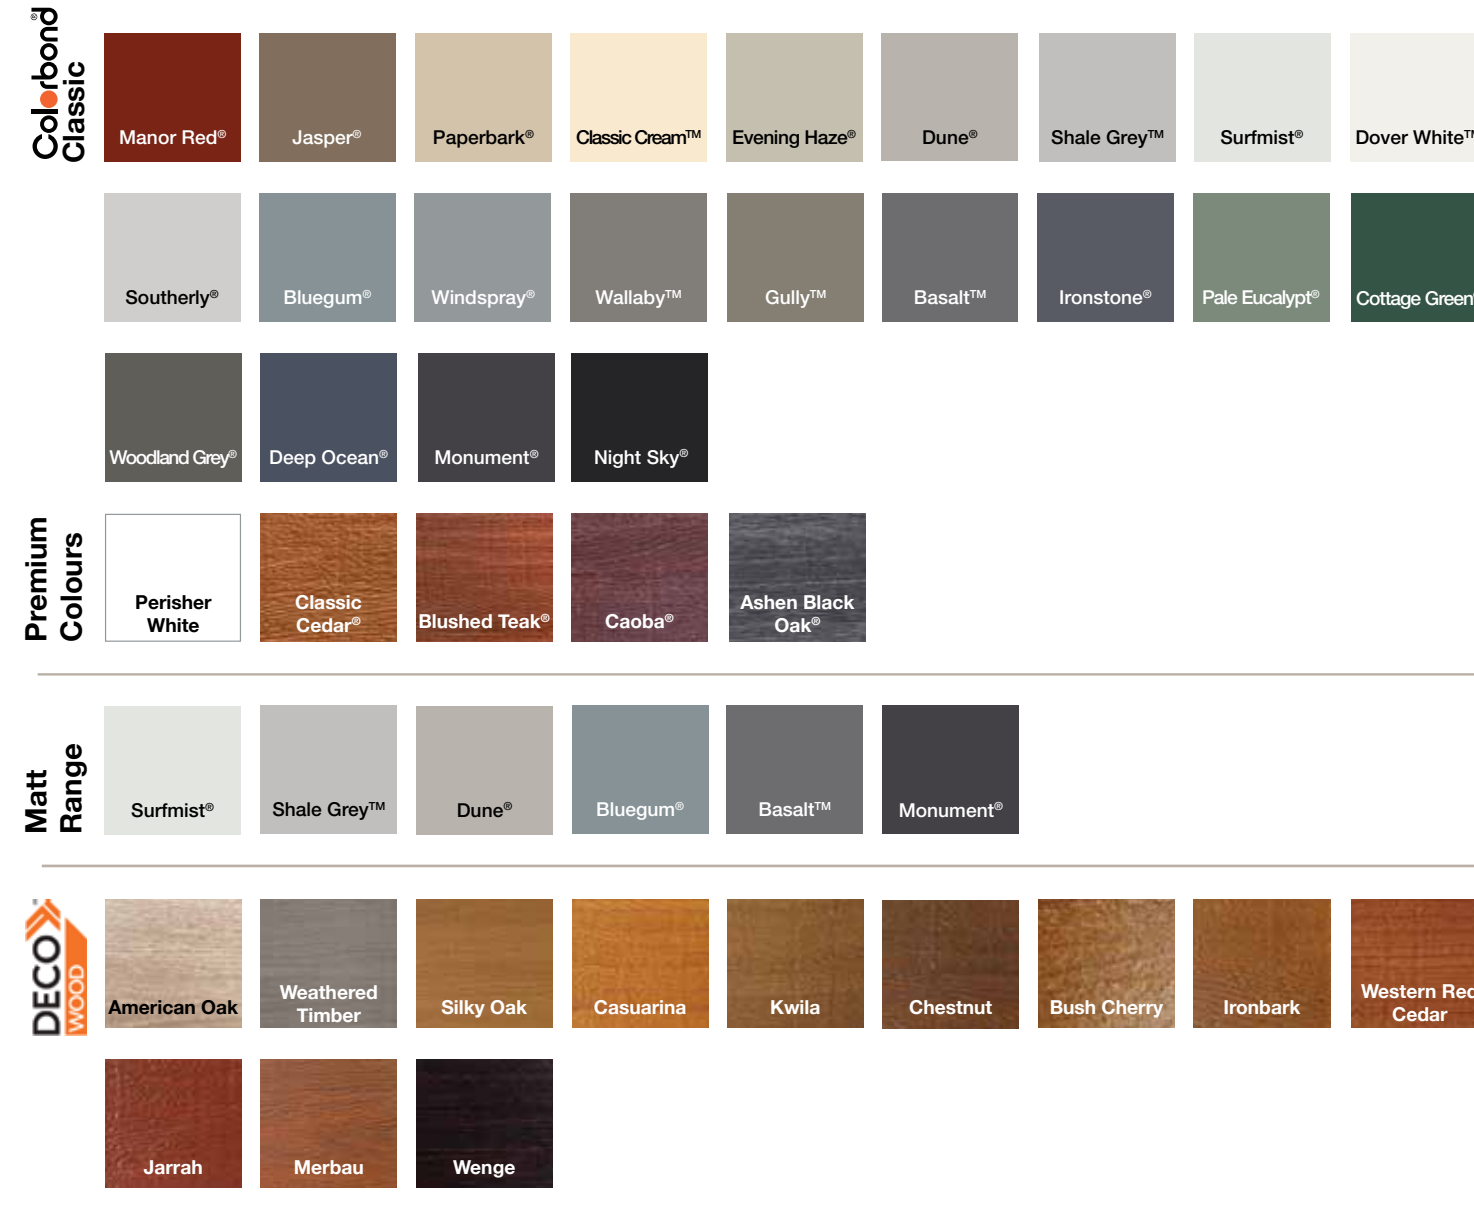

Window Options

Windows can be fitted to Stanford, Heritage or Ranch designs in standard Colorbond® colours, excluding Classic Cedar® and Caoba®.

Colour Options

NOTE:

- All colours shown on this chart are a guide only. The limitations of printing processes make extremely accurate matches impossible. We strongly recommend comparing your choice with actual samples. Additionally, we reserve the right to vary or remove colours without notice.
- Premium colours are not available in smooth finish.
- UniCote range is only available in the Flatline, Slimline and Glacier sectional door profiles. Ashwood has a smooth finish whilst other "Timbers of the World" series have a slightly textured finish. Please see the product samples.
- Matt Range: Surfmist®, Basalt™ and Monument® are Colorbond coil (textured finish only). Shale Grey™ and Dune® are powder coated (available in smooth and textured finish - pricing varies).

Sectional Garage Doors

Enhance the exterior of your home with a garage door that will complement any style of architecture. Steel-Line has a range of garage door styles to suit the unique characteristics of your home. Choose from the stylish Heritage, Stanford, Ranch, Ribline, Fineline or Flatline door styles and then select the finish of your choice to really dress up and enhance the exterior of your home.

Make a bold impression with a stunning Steel-Line sectional garage door.

Your garage door is possibly the largest exterior feature of your home so the right colour and finish treatment are essential. In addition to the Colorbond® colours, Steel-Line also offers a unique range of DecoWood® timber finishes allowing you to match your garage door to other external finishes.

Dulux More than 70 Dulux colours also available for sectional doors only. Please inquire about availability.

Door Profiles and Measurements

Finline

Ribline

Flatline

- NOTE:**
- Heritage and Ranch may not be available in certain sizes
 - Flatline available in smooth at additional costs