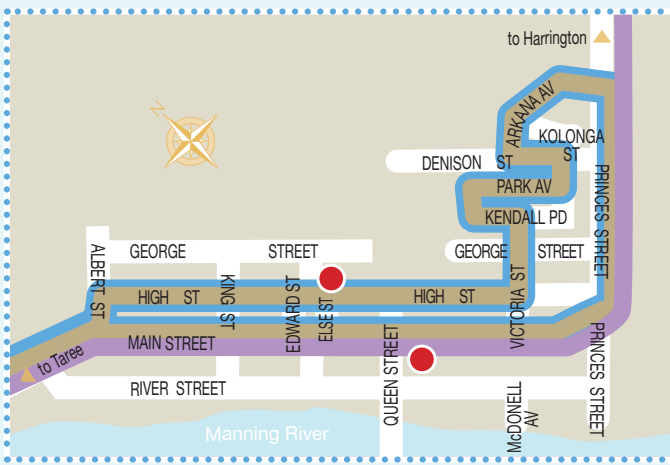

TAREE - CUNDLETOWN
via Taree North & Chatham - Route 311-312

TAREE - CUNDLETOWN - Route 312

TAREE - HARRINGTON* via Cundletown - Route 320

*See Taree Regional Bus Timetables

Taree - Cundletown • ROUTE 312					
SERVICE DAYS	MONDAY - FRIDAY				
ROUTE NUMBER	♿ 312	320	♿ 312	♿ 312	320
Centerpoint, Victoria St	9.15am	9.10am	12.00pm	2.40pm	3.20pm
Taree Central, Manning St	9.20am	9.12am	12.05pm	2.45pm	3.22pm
Bushland Pl, Gipps St	-	-	12.10pm	-	-
Cundletown, High St	9.30am	-	12.20pm	2.55pm	-
Cundletown, Main St	9.35am	9.25am	12.25pm	3.00pm	3.40pm

Cundletown - Taree • ROUTE 312					
SERVICE DAYS	MONDAY - FRIDAY				
ROUTE NUMBER	♿ 312	320	♿ 312	♿ 312	320
Cundletown, High St	9.30am	-	12.20pm	2.55pm	-
Cundletown, Main St	9.35am	10.45am	12.25pm	3.00pm	4.35pm
Valley Fair, Victoria St	9.45am	10.55am	12.35pm	3.10pm	4.45pm
Taree Central, Manning St	9.50am	11.00am	12.40pm	3.15pm	4.50pm

Also see Taree-Cundletown via Taree North & Chatham

Rights and obligations of passengers

when travelling on Eggins comfort Coaches vehicles

Passengers must not:

- Place feet on seats
- Smoke or spit
- Use offensive language or behave offensively
- Interfere with equipment or damage the bus
- Throw anything in or from the bus
- Leave rubbish in the bus
- Be intoxicated by alcohol and/or drugs

Passengers can expect:

- The bus to be clean and tidy
- To see the driver's authority card displayed
- Not to be inconvenienced by luggage or goods within the bus
- The driver to behave in orderly manner, act with civility and propriety and comply with reasonable requests

Enquiries and complaints relating to Eggins Comfort Coaches services can be made by contacting the office on **02 6552 2700** or email info@egginscomfortcoaches.com.au