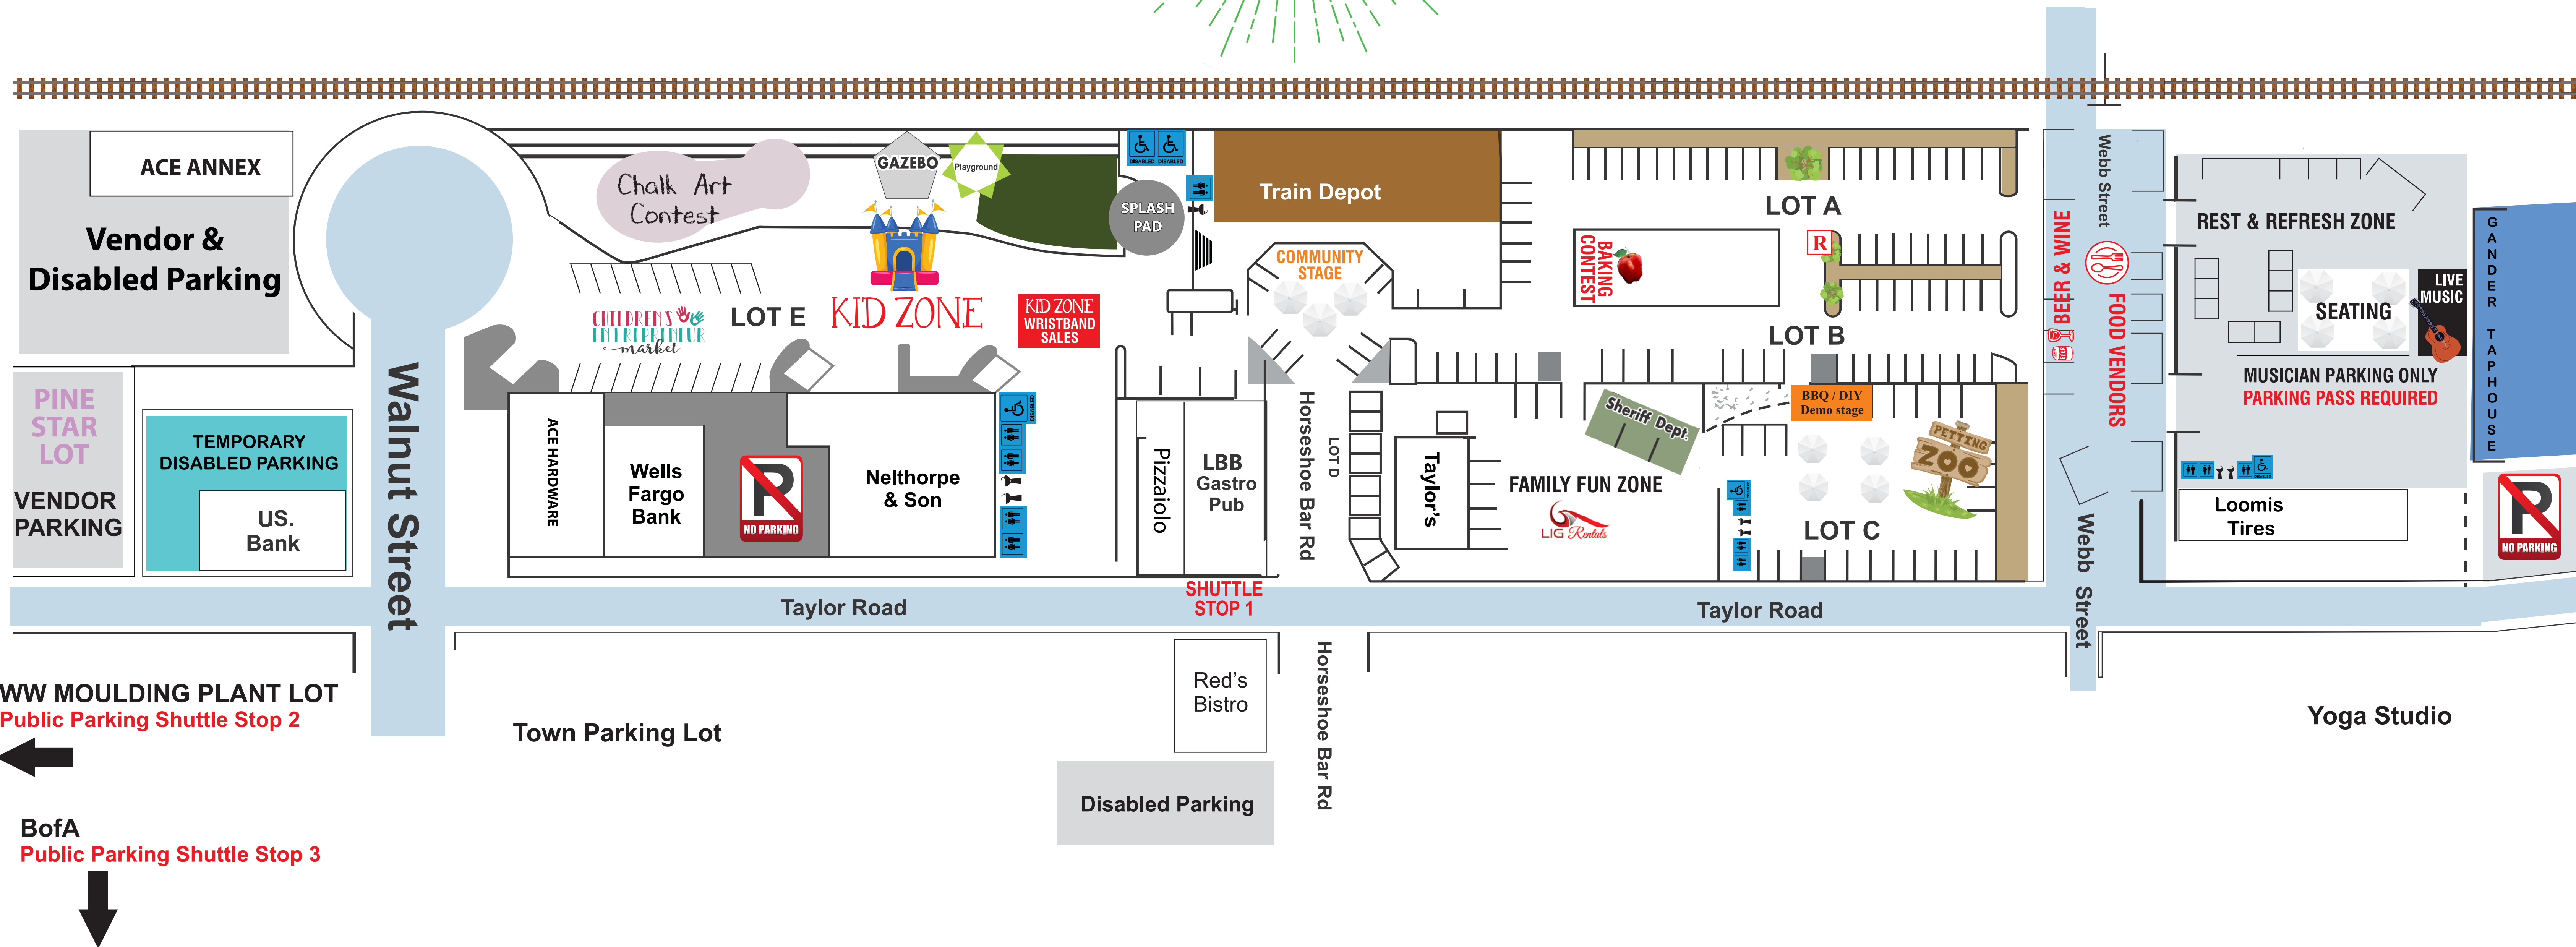

Loomis FRUIT SHED FEST

ACE ANNEX
Vendor & Disabled Parking

PINE STAR LOT
VENDOR PARKING

TEMPORARY DISABLED PARKING
US. Bank

Walnut Street

Chalk Art Contest

GAZEBO
Playground

SPLASH PAD

Train Depot

LOT E
KID ZONE

KID ZONE
WRISTBAND SALES

ACE HARDWARE
Wells Fargo Bank
NO PARKING
Nelthorpe & Son

Pizzaiolo
LBB Gastro Pub

Horseshoe Bar Rd

LOT D
Taylor's

FAMILY FUN ZONE
LIG Rentals

BAKING CONTEST

LOT A

LOT B

BBQ / DIY Demo stage

Sheriff Dept.

LOT C

PETTING ZOO

Webb Street
BEER & WINE
FOOD VENDORS

REST & REFRESH ZONE

SEATING

LIVE MUSIC

MUSICIAN PARKING ONLY
PARKING PASS REQUIRED

Loomis Tires

GANDER TAPHOUSE

NO PARKING

WW MOULDING PLANT LOT
Public Parking Shuttle Stop 2

BofA
Public Parking Shuttle Stop 3

Town Parking Lot

Disabled Parking

Red's Bistro

Horseshoe Bar Rd

Taylor Road

Yoga Studio