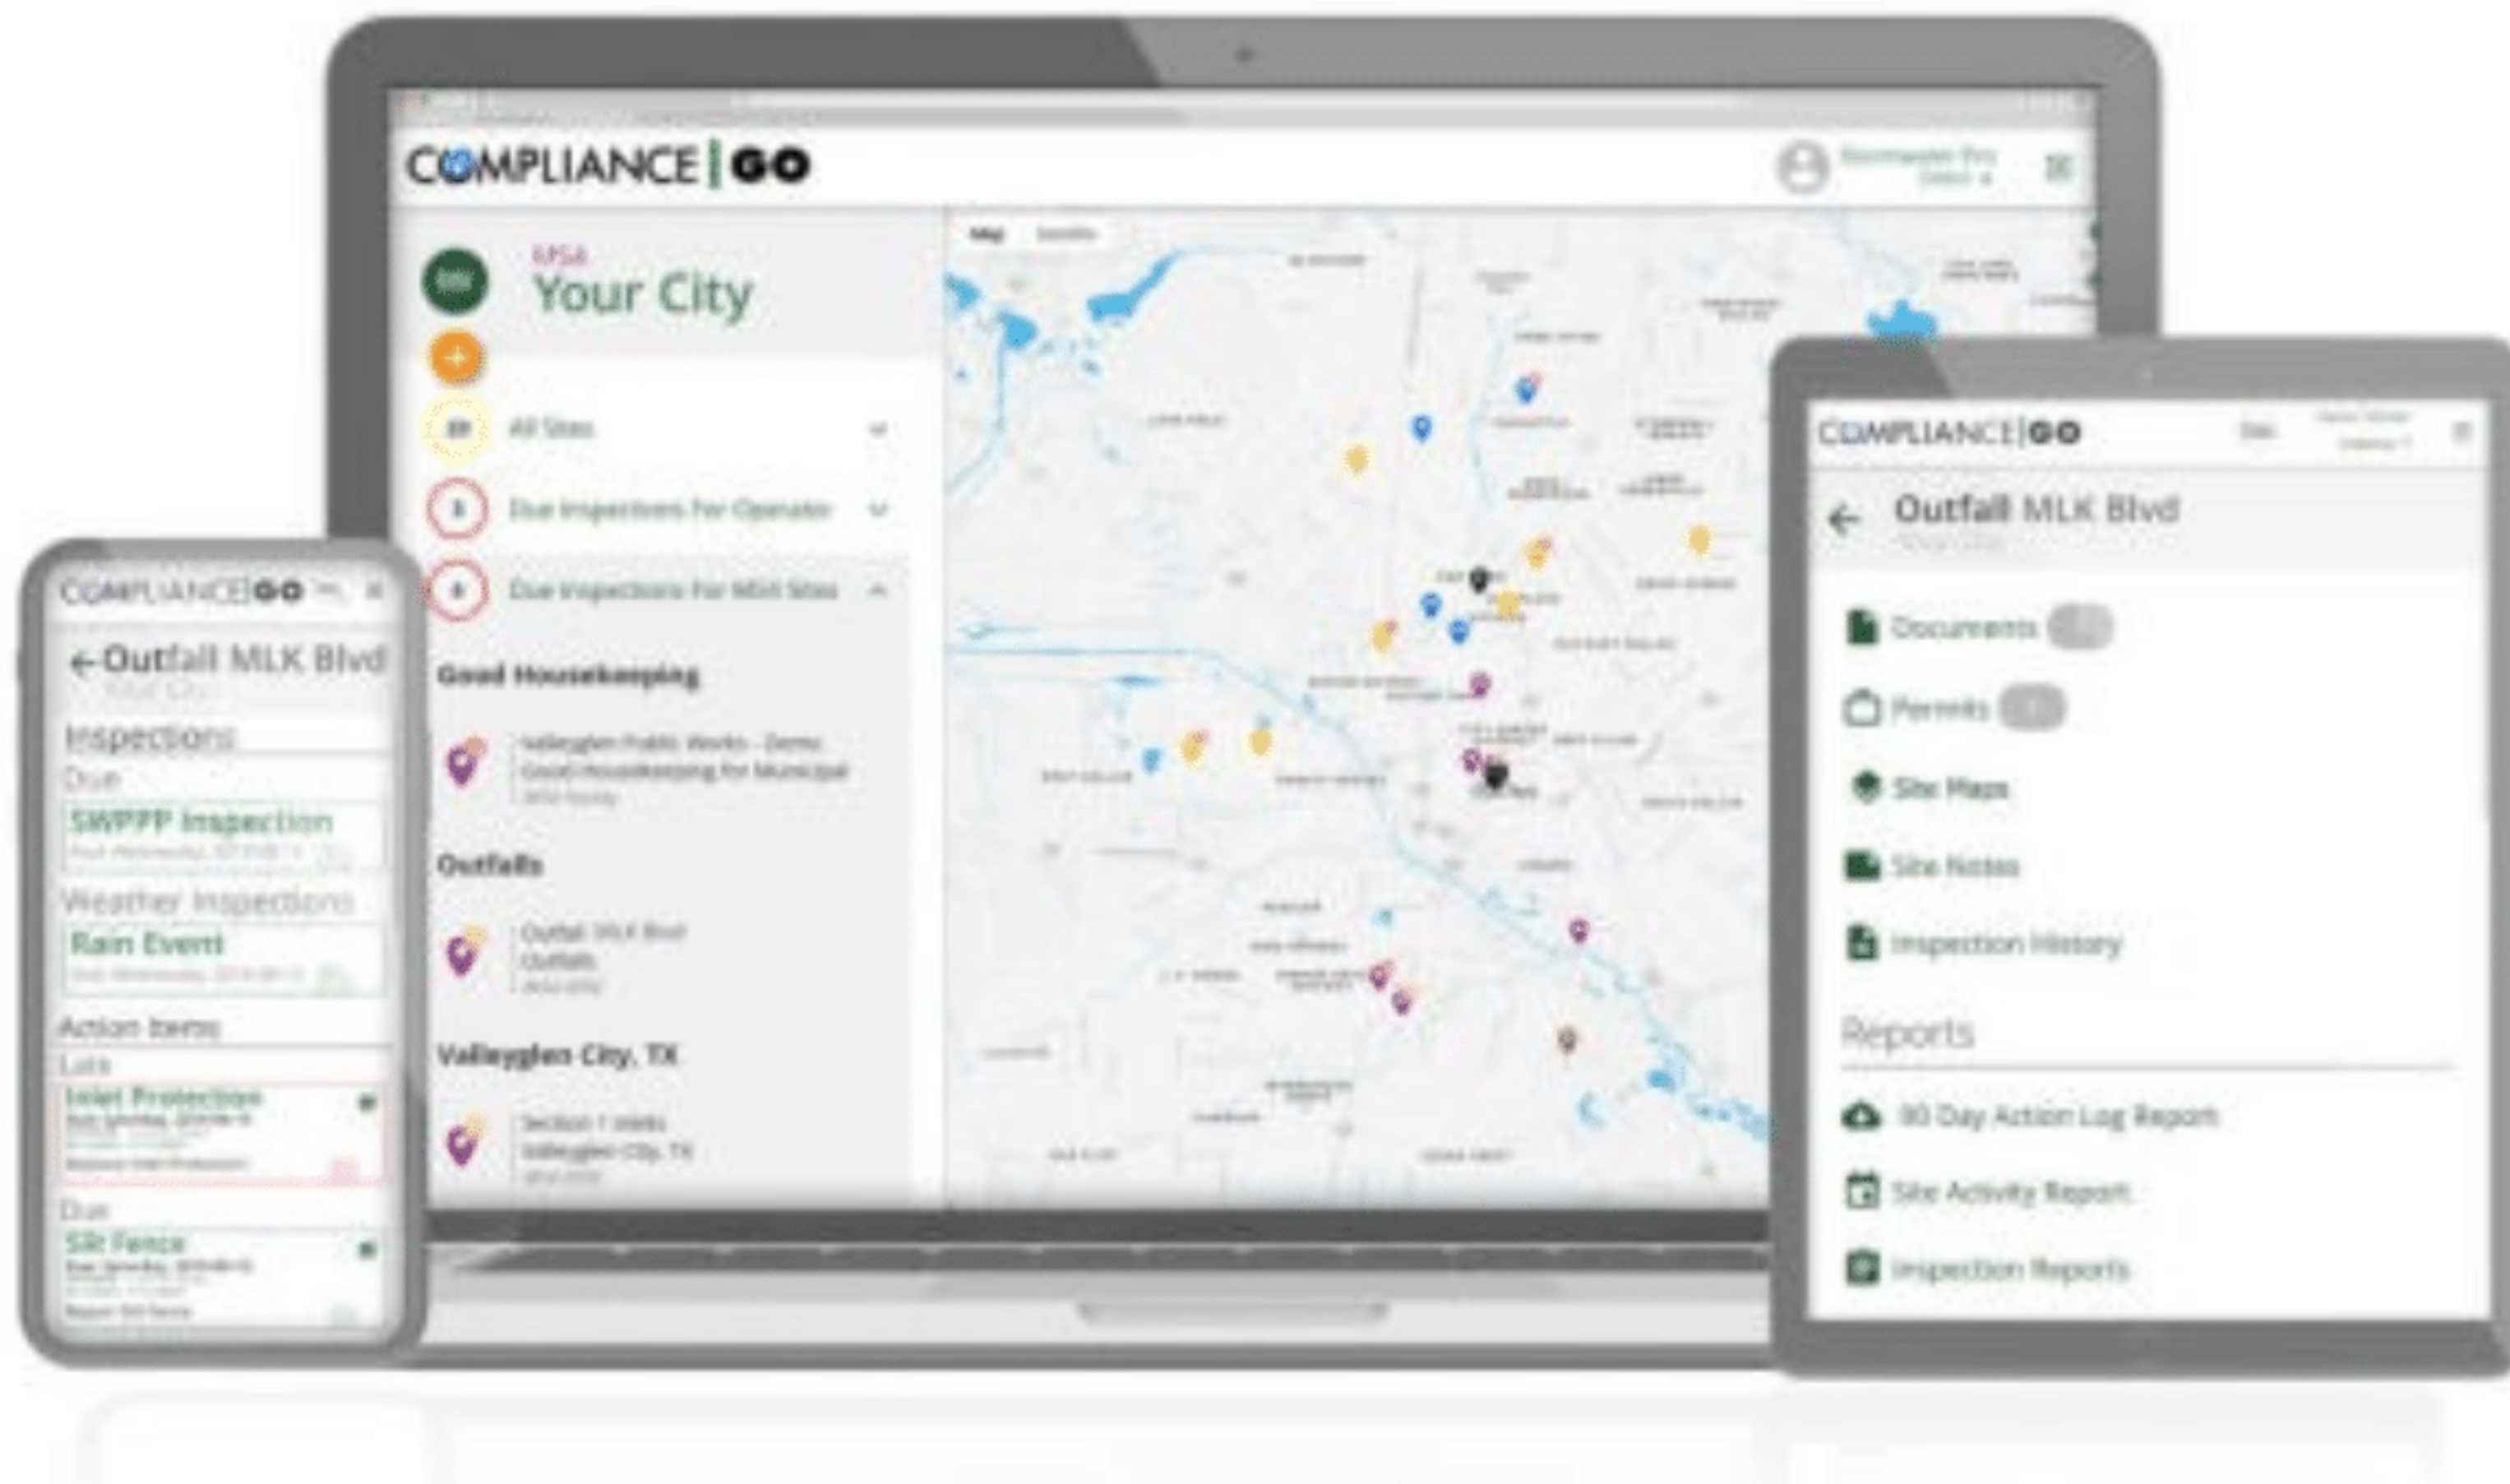

COMPLIANCEGO

MS4 Inspections Software

Summary of MS4 Software Services

Reduce Inspection Time by 50%

- Mobile MS4 inspection interface and workflow. Any form, any format. • Permit tracking
- **Increased Oversight**
- Real time compliance dashboard
- Automatic past due notification reminders for Increased compliance
- Access & manage submittals/documents
- **Save Permittees Time**
- Improve permittee response with email corrective action sign off-no login

Provide Permittees with the Solution

- No cost portal for inspections and document management
- User friendly map updating
- Cloud-Based storage included for a history of compliance
- **Improve MS4 compliance**
- Know if permittee rain events were missed
- Annual Reporting data at your fingertips
- Eliminate bulky hard copies with shareable view-only access