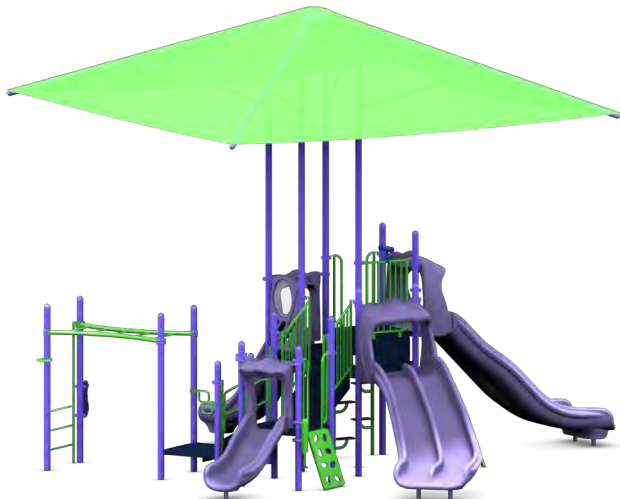

## Ridge Runner (10-164545A)

ASTM Use Zone: 43' 6" x 32' 11"

Age: 5-12

Critical Fall Ht: 5'4"

Regular Price: \$61,047

**Now Only \$42,733!**

## Wonderland Waltz (10-164546)

ASTM Use Zone: 39' 1" x 35' 4"

Age: 5-12

Critical Fall Ht: 8'

Regular Price: \$71,586

**Now Only \$50,110!**