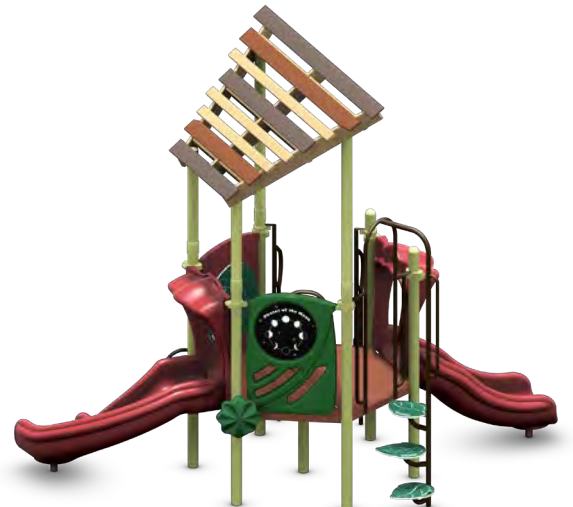

## The Trilogy (10-161589)

ASTM Use Zone: 23' 6" x 24' 5"  
Age: 2-5  
Critical Fall Ht: 2' 8"  
Regular Price: \$24,297

**Now Only \$17,008!**

## Munchkin (10-164548)

ASTM Use Zone: 24' 5" x 23' 4"  
Age: 2-5  
Critical Fall Ht: 2' 8"  
Regular Price: \$28,591

**Now Only \$20,014!**