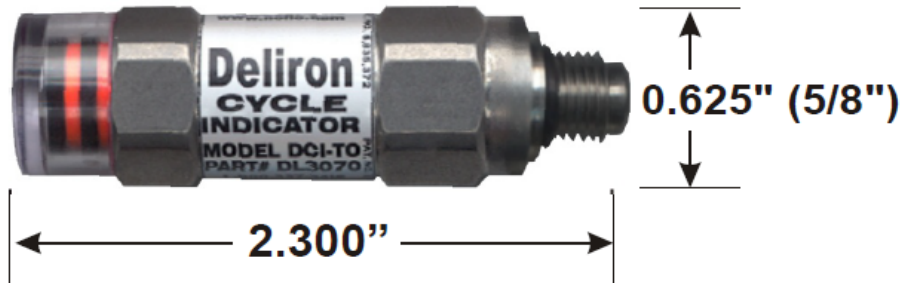

### DESCRIPTION

The DELIRON Cycle Indicator is a cost-effective and easy to install lubrication monitoring device. It has a custom machined stainless steel housing and a powerful internal magnet assembly built for industrial use. The Deliron Cycle Indicator is totally sealed and can accurately monitor fluid or grease systems. It can also be installed on any section or side of the divider block assemblies. The highly visible indicator has a snap-action movement which makes it easy for the user to see as well as determine the precise timing of each divider cycle.

### SPECIFICATIONS

- Application: Monitors Fluid(Oil)or Grease Systems
- Rated Pressure:6500 PSI
- Material:Stainless Steel
- Indication: Highly Visible Snap-Action Bright Orange