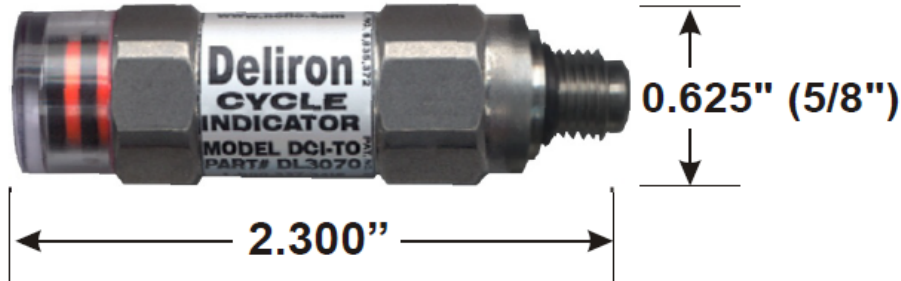

Cycle Indicators

Model DCI-TO/DCI-L/DCI-D

DESCRIPTION

The DELIRON Cycle Indicator is a cost-effective and easy to install lubrication monitoring device. It has a custom machined stainless steel housing and a powerful internal magnet assembly built for industrial use. The Deliron Cycle Indicator is totally sealed and can accurately monitor fluid or grease systems. It can also be installed on any section or side of the divider block assemblies. The highly visible indicator has a snap-action movement which makes it easy for the user to see as well as determine the precise timing of each divider cycle.

FEATURES

- TAINLESS STEEL HOUSING
- FLUID or GREASE SYSTEMS
- LEFT or RIGHT MOUNTING
- SNAP-ACTION INDICATION
- TOTALLY SEALED
- EASY TO INSTALL
- ANY SIZE DIVIDER BLOCK SECTION

SPECIFICATIONS

- Application: Monitors Fluid(Oil)or Grease Systems
- Rated Pressure:6500 PSI
- Material:Stainless Steel
- Indication: Highly Visible Snap-Action Bright Orange