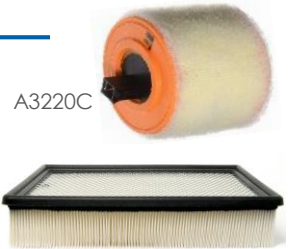

©2019 General Motors. All rights reserved. The marks appearing in this ad are the trademarks or service marks of GM, its subsidiaries, affiliates or licensors.

GM GENUINE PARTS

ACDelco

DURAMAX DIESEL

FILTRATION

ENGINE AIR FILTERS

ACDelco's GM OE air filters supply the cleanest possible air with the least airflow restriction to diesel engines.

- Excellent filter capacity, efficiency and flow management for enhanced performance
- Equipped with tight seals to keep unfiltered air from entering the combustion chamber.