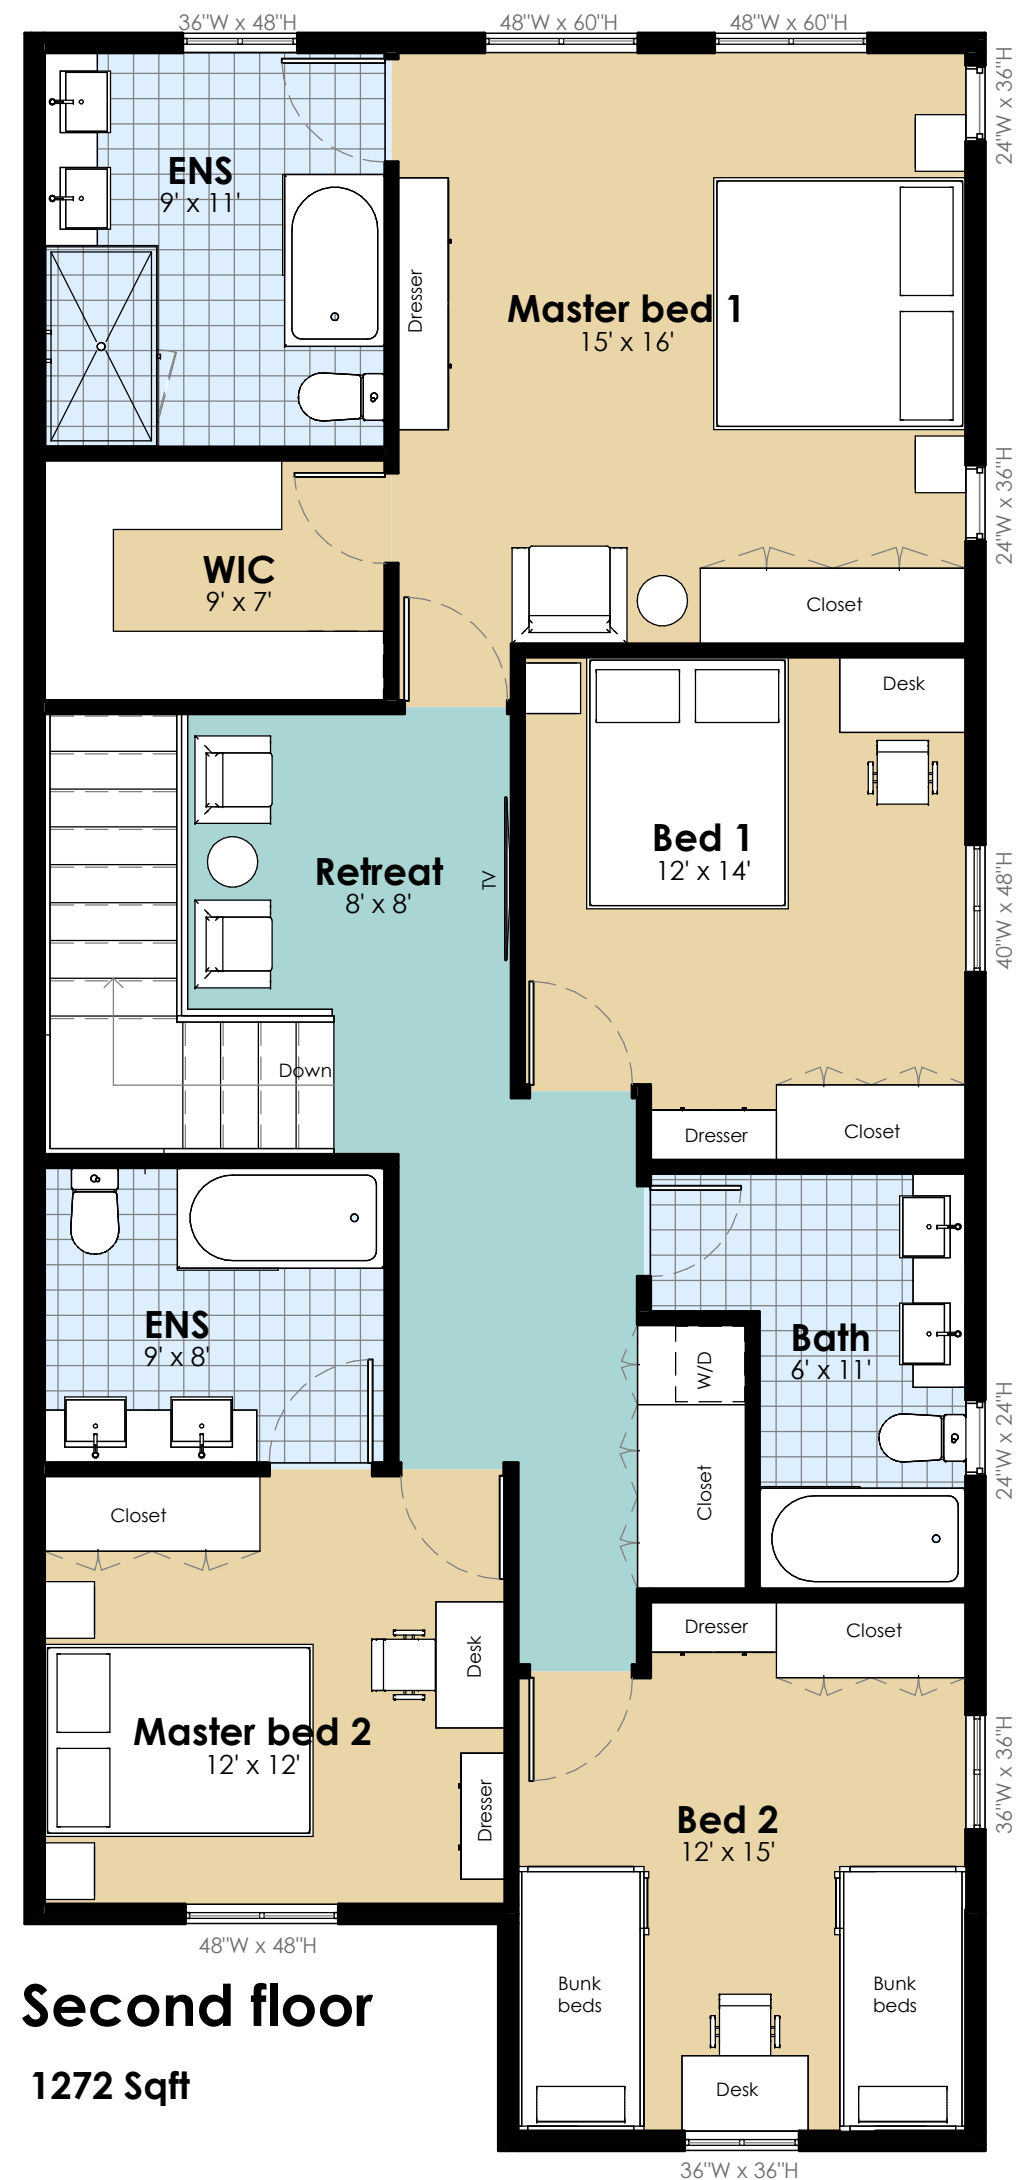

PINES

Units
101
106
107
114
115
122

Total Sqft: 2088 Sqft

Second floor
1128 Sqft

Ground floor
960 Sqft

**HALIBURTON
PINES**

HALIBURTON

Units
105
108
113
117
120
Total Sqft: 2232 Sqft

Second floor
1272 Sqft

Ground floor
960 Sqft

**HALIBURTON
PINES**

LAKE

End units
103
110
111
Total Sqft: 2232 Sqft

Second floor
1272 Sqft

Ground floor
696 Sqft

**HALIBURTON
PINES**

HIGHLANDS

End units
104
118
119
Total Sqft: 1608 Sqft

Second floor
912 Sqft

Ground floor
696 Sqft

**HALIBURTON
PINES**

ALGONQUIN

**Units
102
109
116**

Total Sqft: 1608 Sqft

Haliburton + Lake
876 Sqft