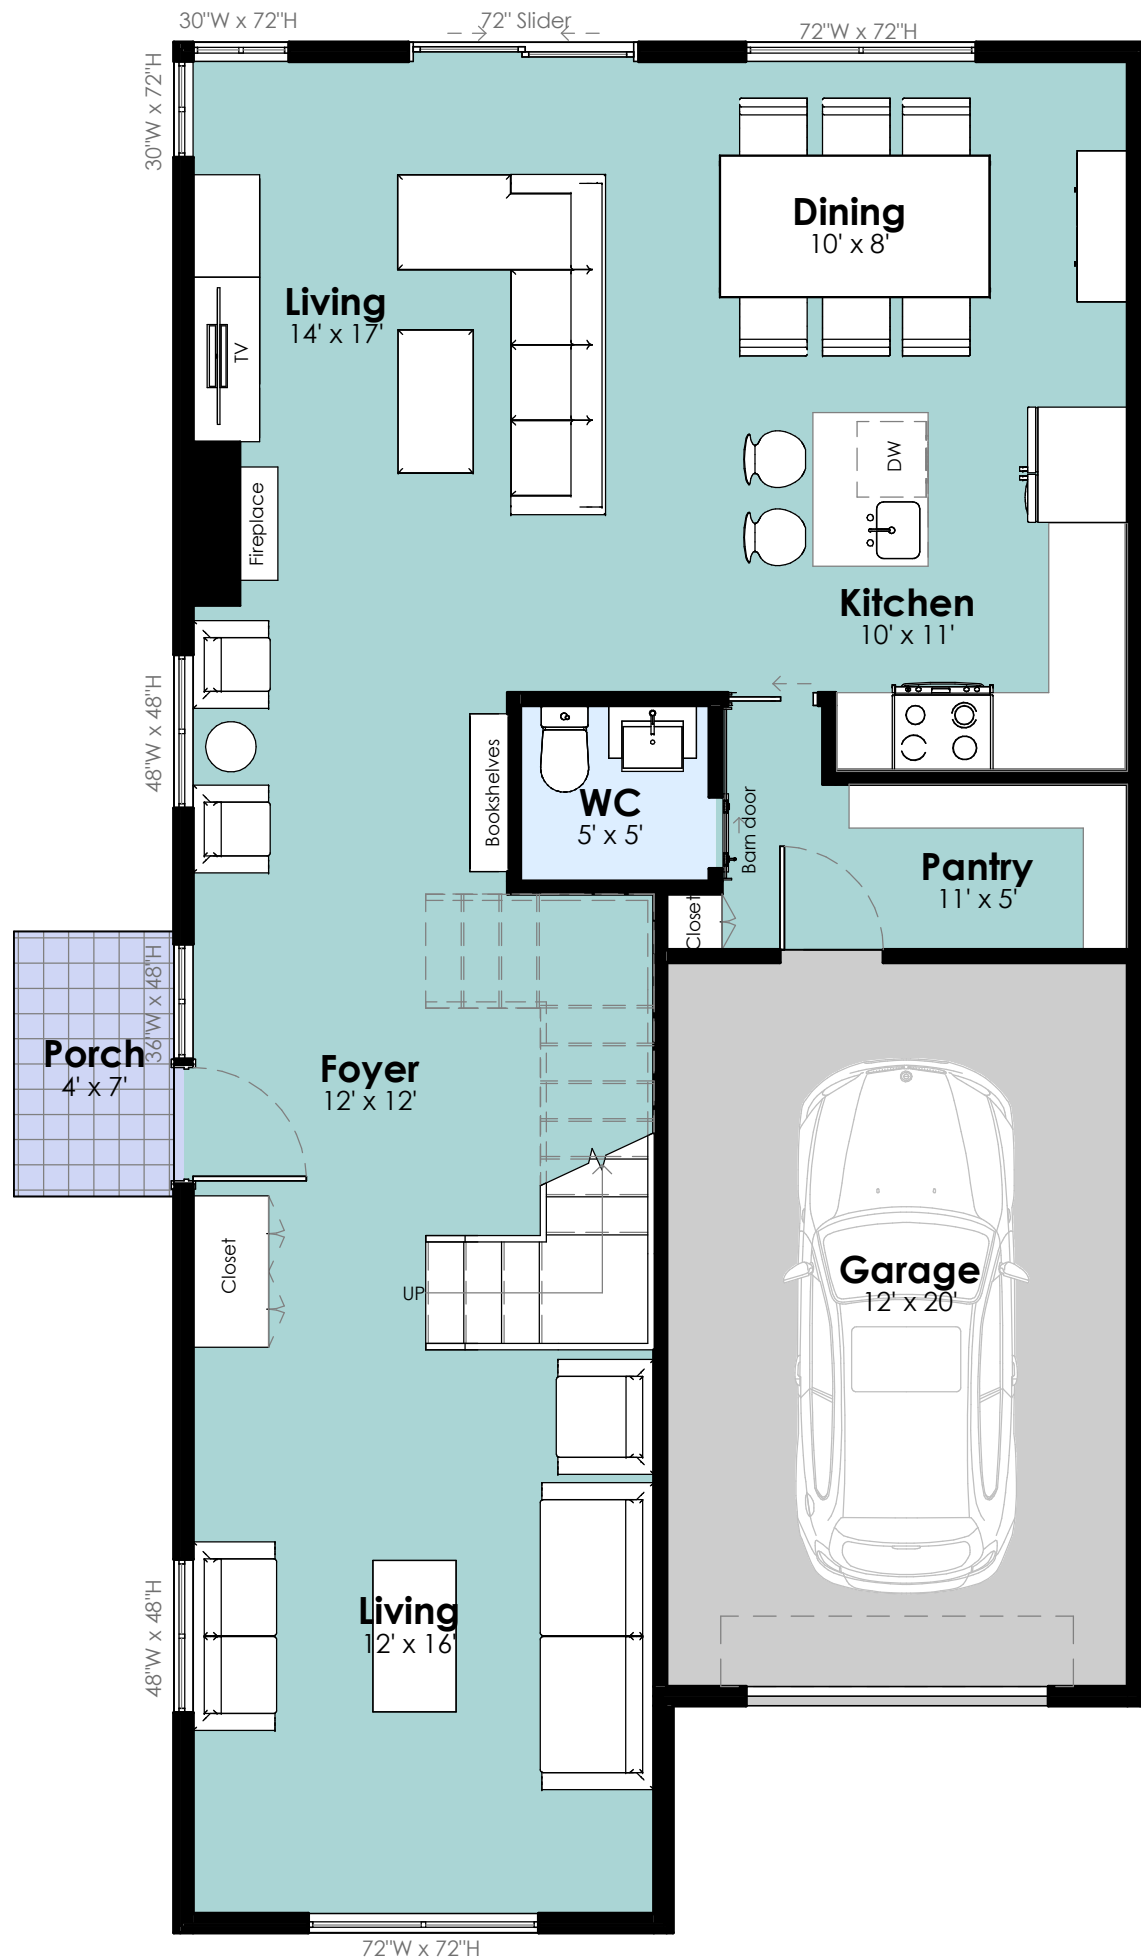

Ground floor
804 Sqft

**HALIBURTON
PINES**

PARK

**Units
112
121**

Total Sqft: 1812 Sqft

Second floor
1008 Sqft

Ground floor
960 Sqft

**HALIBURTON
PINES**

PINES

Units
101
106
107
114
115
122

Total Sqft: 2088 Sqft

Second floor
1128 Sqft

Ground floor
960 Sqft

**HALIBURTON
PINES**

HALIBURTON

Units
105
108
113
117
120
Total Sqft: 2232 Sqft

Second floor
1272 Sqft

Ground floor
960 Sqft

**HALIBURTON
PINES**

LAKE

End units
103
110
111
Total Sqft: 2232 Sqft

Second floor
1272 Sqft

Ground floor
696 Sqft

**HALIBURTON
PINES**

Haliburton + Lake
876 Sqft