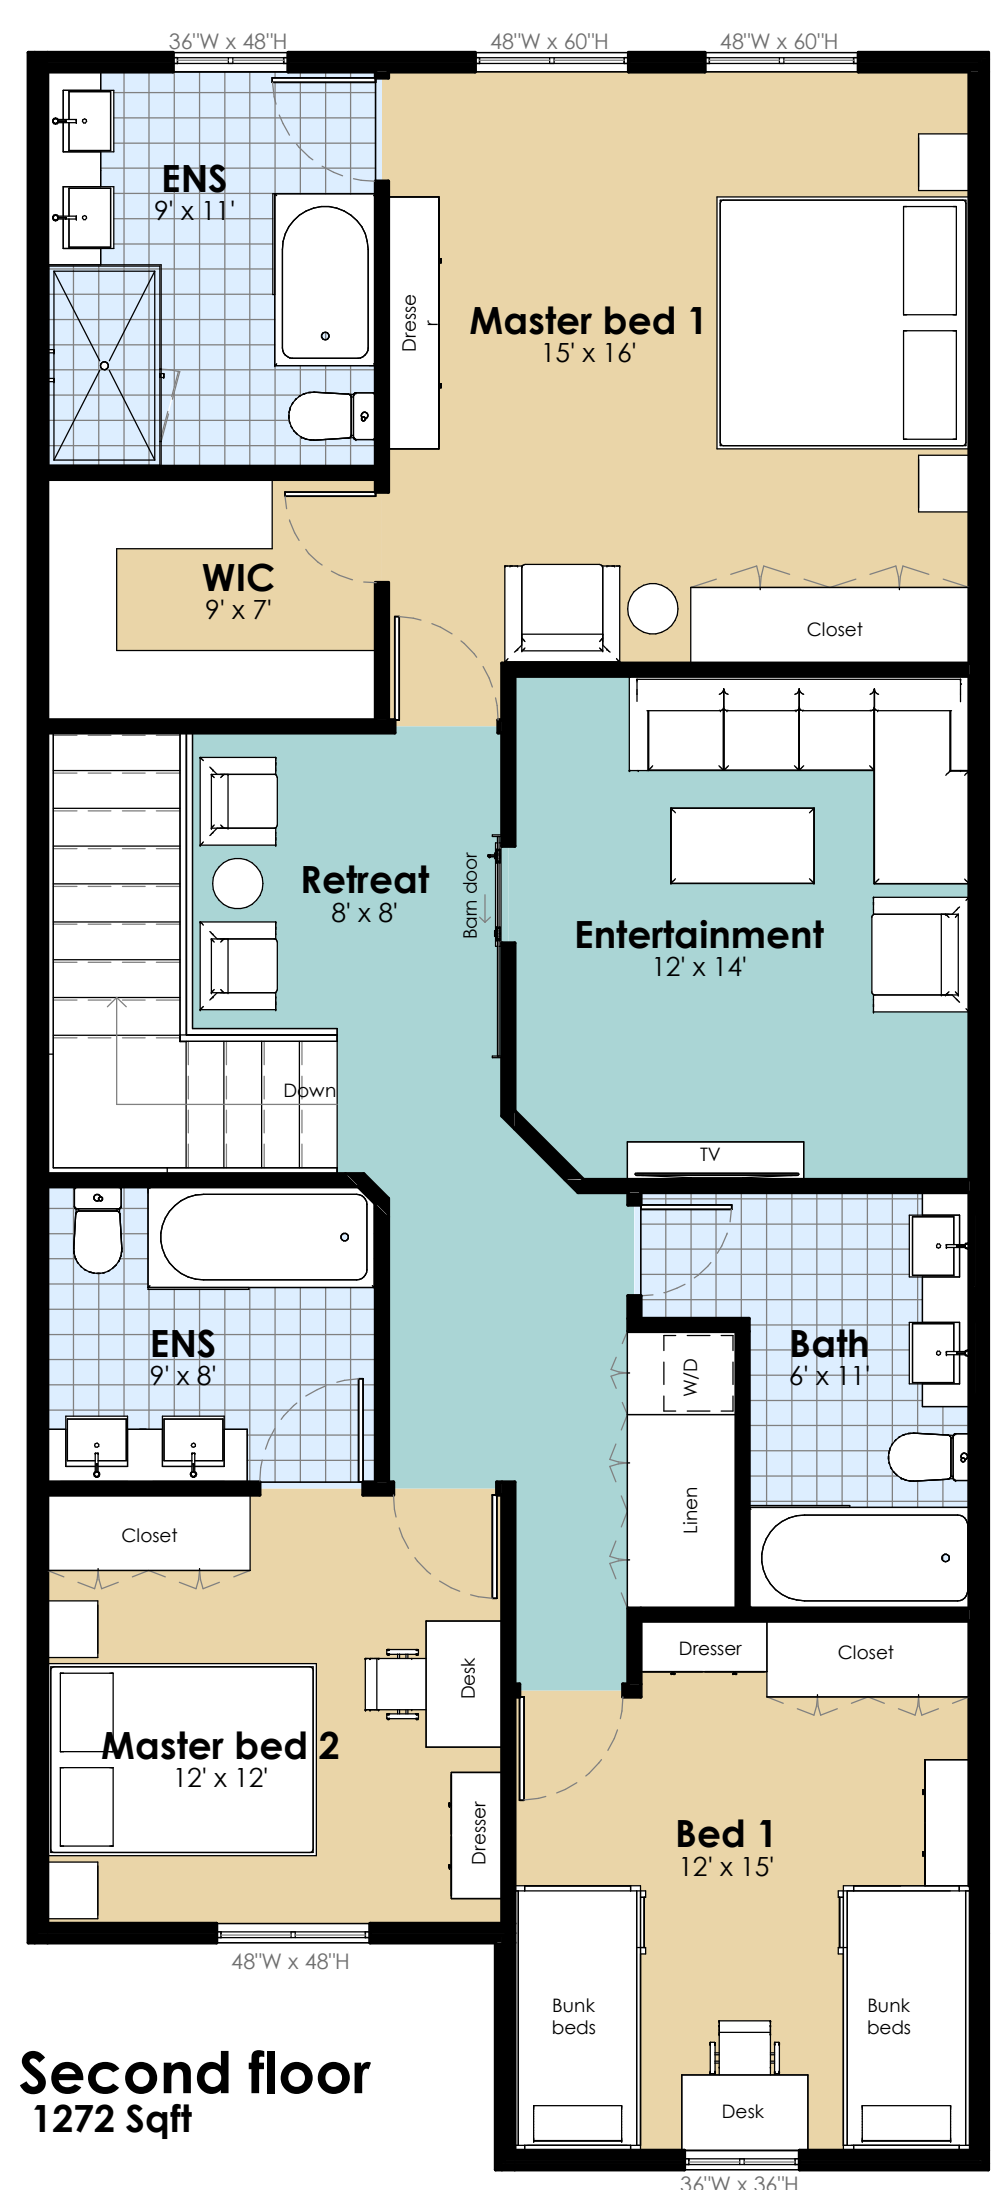

Ground floor
804 Sqft

**HALIBURTON
PINES**

PARK

**Units
112
121**

Total Sqft: 1812 Sqft

Second floor
1008 Sqft

Ground floor
960 Sqft

**HALIBURTON
PINES**

PINES

Units
101
106
107
114
115
122

Total Sqft: 2088 Sqft

Second floor
1128 Sqft

Ground floor
960 Sqft

**HALIBURTON
PINES**

HALIBURTON

Units
105
108
113
117
120
Total Sqft: 2232 Sqft

Second floor
1272 Sqft

Ground floor
960 Sqft

**HALIBURTON
PINES**

LAKE

End units
103
110
111
Total Sqft: 2232 Sqft

Second floor
1272 Sqft

Ground floor
696 Sqft

**HALIBURTON
PINES**

Haliburton + Lake
876 Sqft