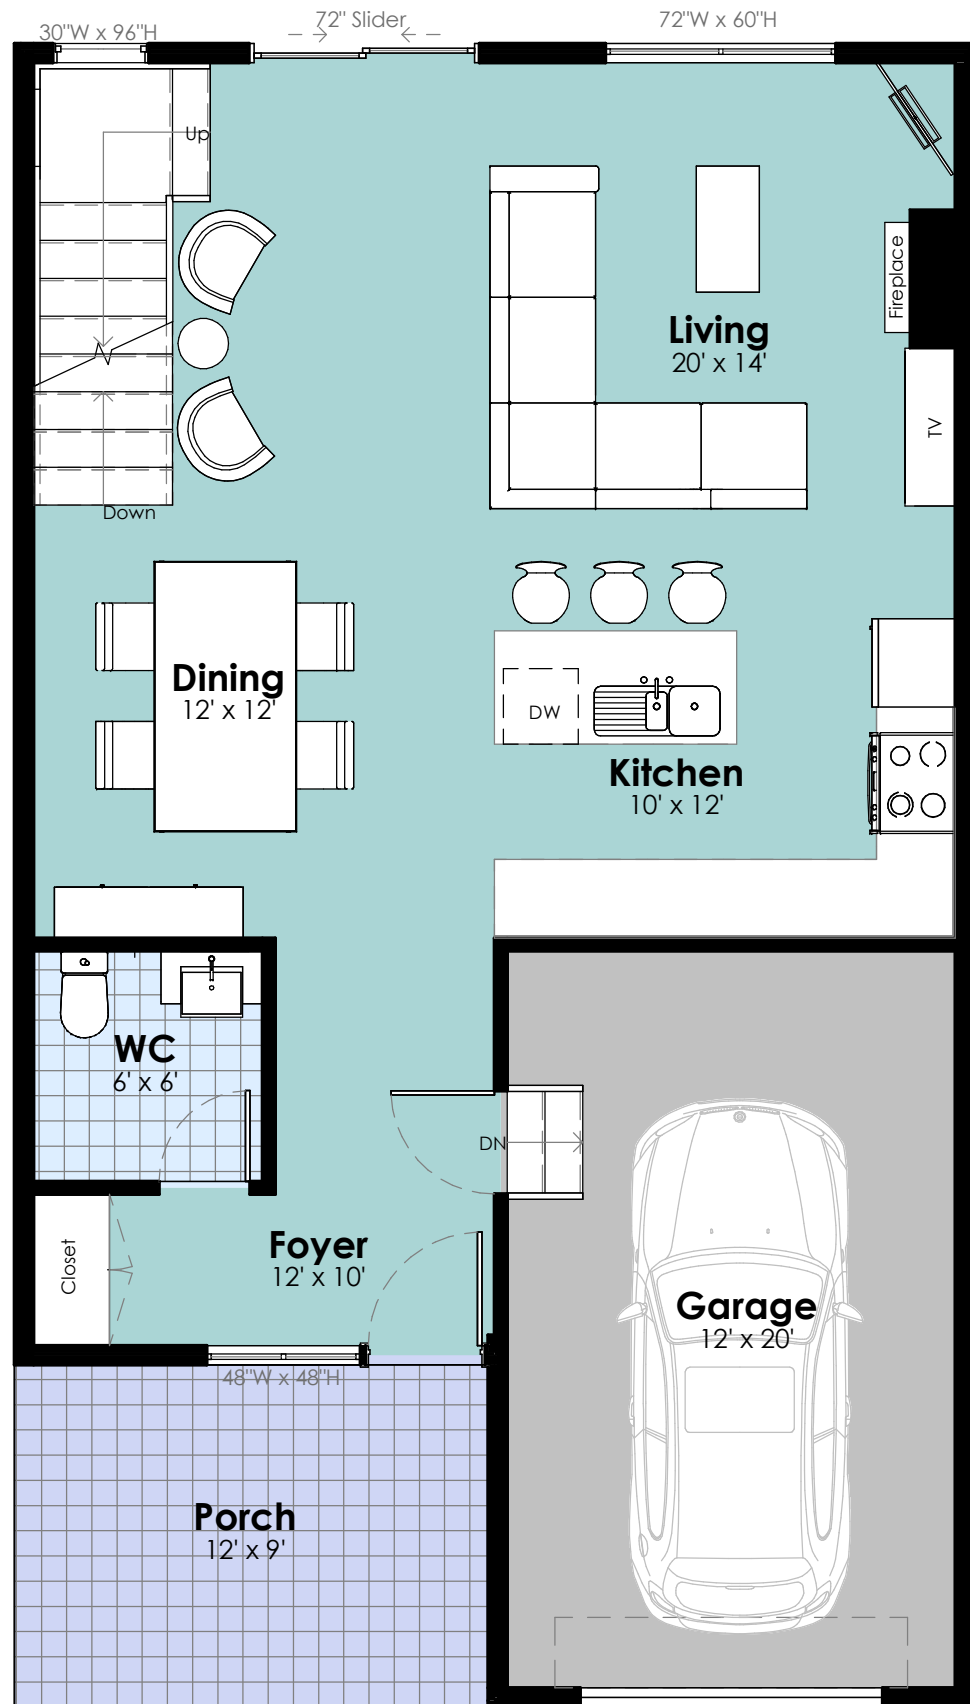

PINES

Units
101
106
107
114
115
122

Total Sqft: 2088 Sqft

Second floor
1128 Sqft

Ground floor
960 Sqft

**HALIBURTON
PINES**

HALIBURTON

Units
105
108
113
117
120
Total Sqft: 2232 Sqft

Second floor
1272 Sqft

Ground floor
960 Sqft

**HALIBURTON
PINES**

LAKE

End units
103
110
111
Total Sqft: 2232 Sqft

Second floor
1272 Sqft

Ground floor
696 Sqft

**HALIBURTON
PINES**

HIGHLANDS

End units
104
118
119
Total Sqft: 1608 Sqft

Second floor
912 Sqft

Ground floor
696 Sqft

**HALIBURTON
PINES**

ALGONQUIN

**Units
102
109
116**

Total Sqft: 1608 Sqft

Haliburton + Lake
876 Sqft