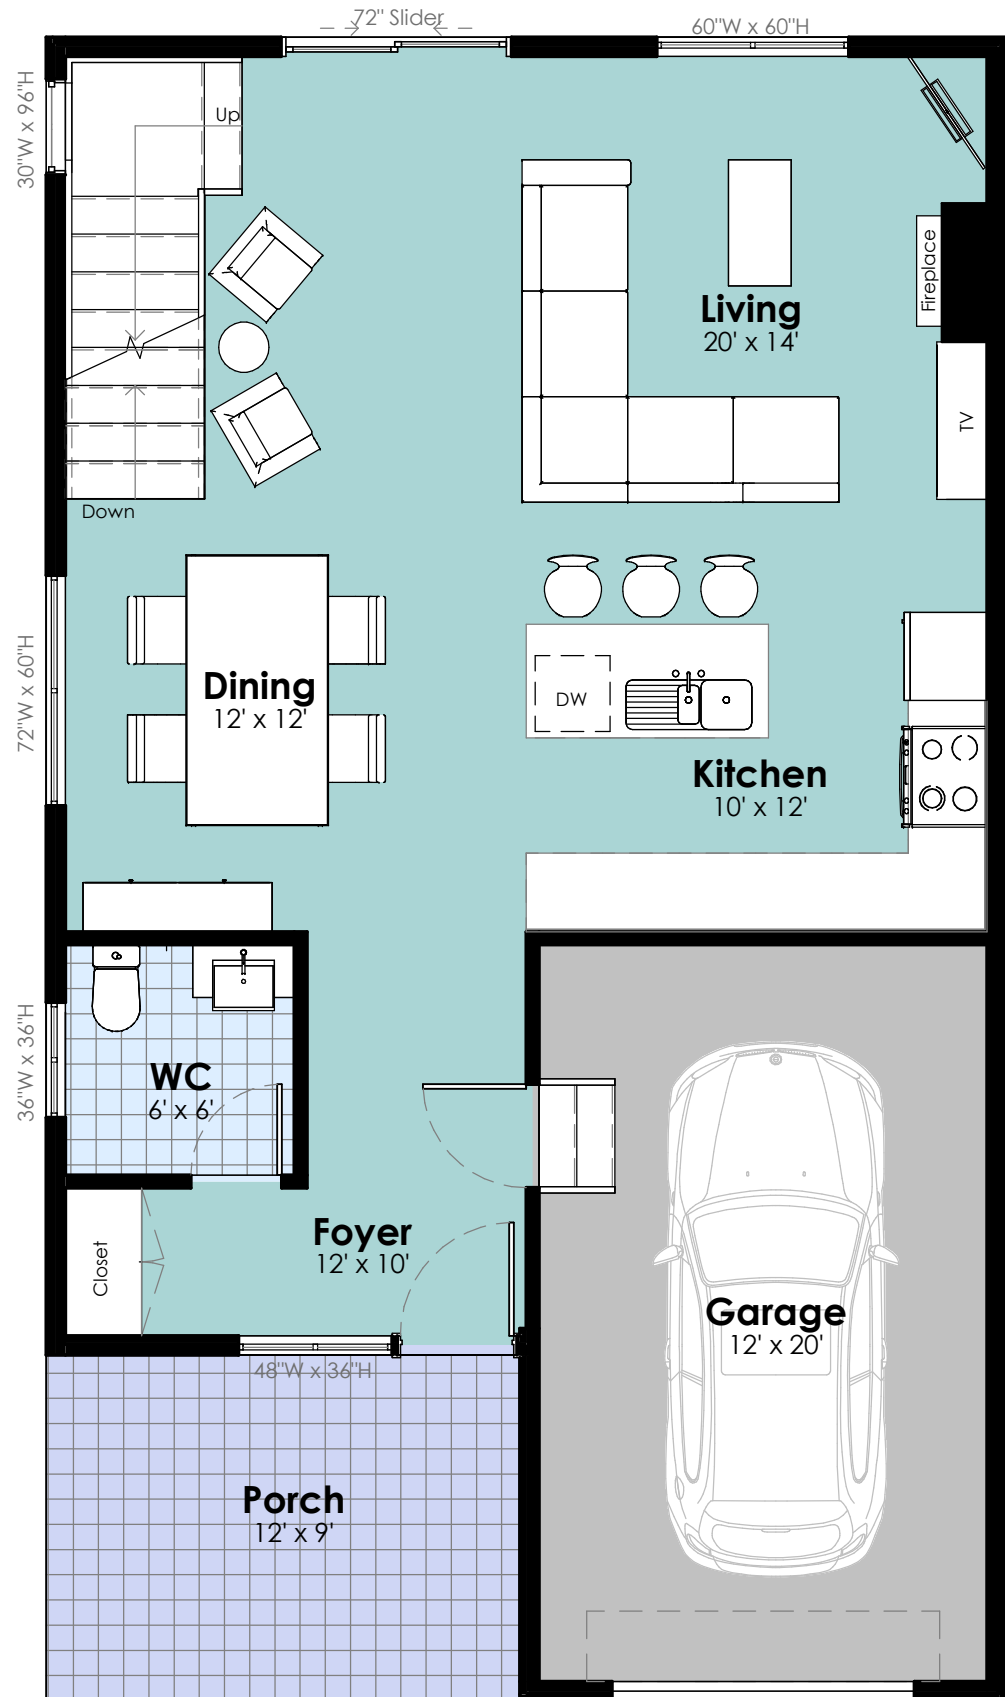

Ground floor
804 Sqft

**HALIBURTON
PINES**

PARK

**Units
112
121**

Total Sqft: 1812 Sqft

Second floor
1008 Sqft

Ground floor
960 Sqft

**HALIBURTON
PINES**

PINES

Units
101
106
107
114
115
122

Total Sqft: 2088 Sqft

Second floor
1128 Sqft

Ground floor
960 Sqft

**HALIBURTON
PINES**

HALIBURTON

Units
105
108
113
117
120
Total Sqft: 2232 Sqft

Second floor
1272 Sqft

Ground floor
960 Sqft

**HALIBURTON
PINES**

LAKE

End units
103
110
111
Total Sqft: 2232 Sqft

Second floor
1272 Sqft

Ground floor
696 Sqft

**HALIBURTON
PINES**

Haliburton + Lake
876 Sqft