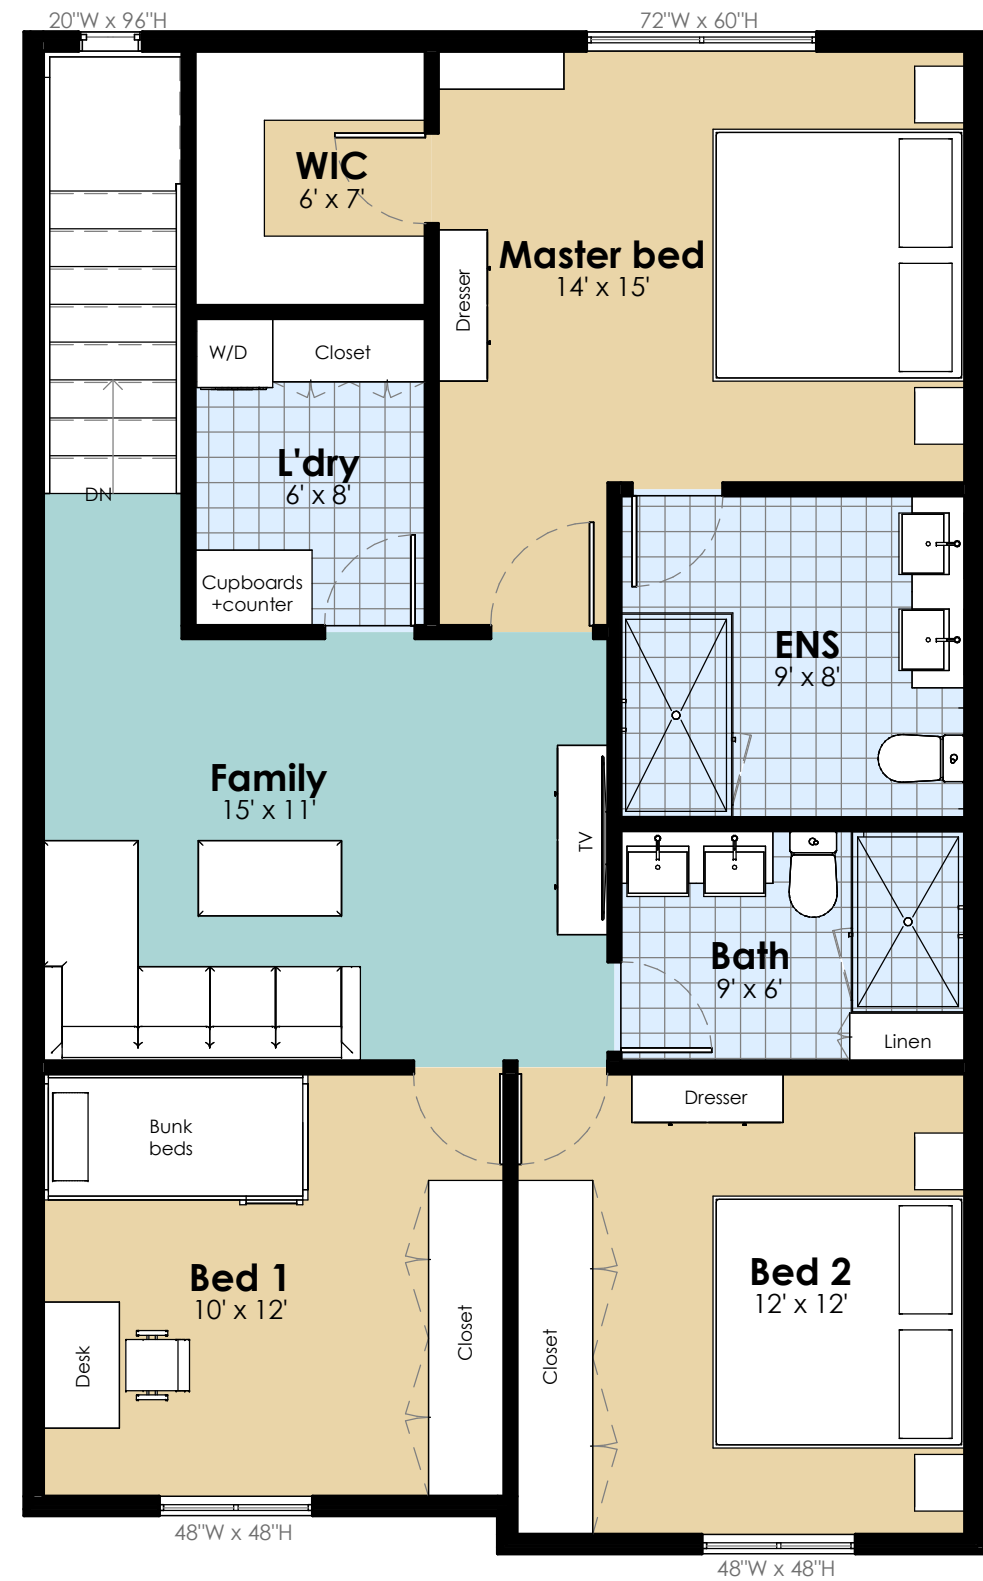

Second floor
1272 Sqft

Ground floor
960 Sqft

**HALIBURTON
PINES**

LAKE

End units
103
110
111
Total Sqft: 2232 Sqft

Second floor
1272 Sqft

Ground floor
696 Sqft

**HALIBURTON
PINES**

HIGHLANDS

End units
104
118
119
Total Sqft: 1608 Sqft

Second floor
912 Sqft

Ground floor
696 Sqft

**HALIBURTON
PINES**

ALGONQUIN

**Units
102
109
116**

Total Sqft: 1608 Sqft

Second floor
912 Sqft

- Units**
- 102
 - 104
 - 109
 - 116
 - 118
 - 119

Algonquin + Highlands
720 Sqft

**HALIBURTON
PINES**

**OPTIONAL
BASEMENT
ADDITIONS**

- Units**
- 103
 - 105
 - 108
 - 110
 - 111
 - 113
 - 117
 - 120

Haliburton + Lake
876 Sqft