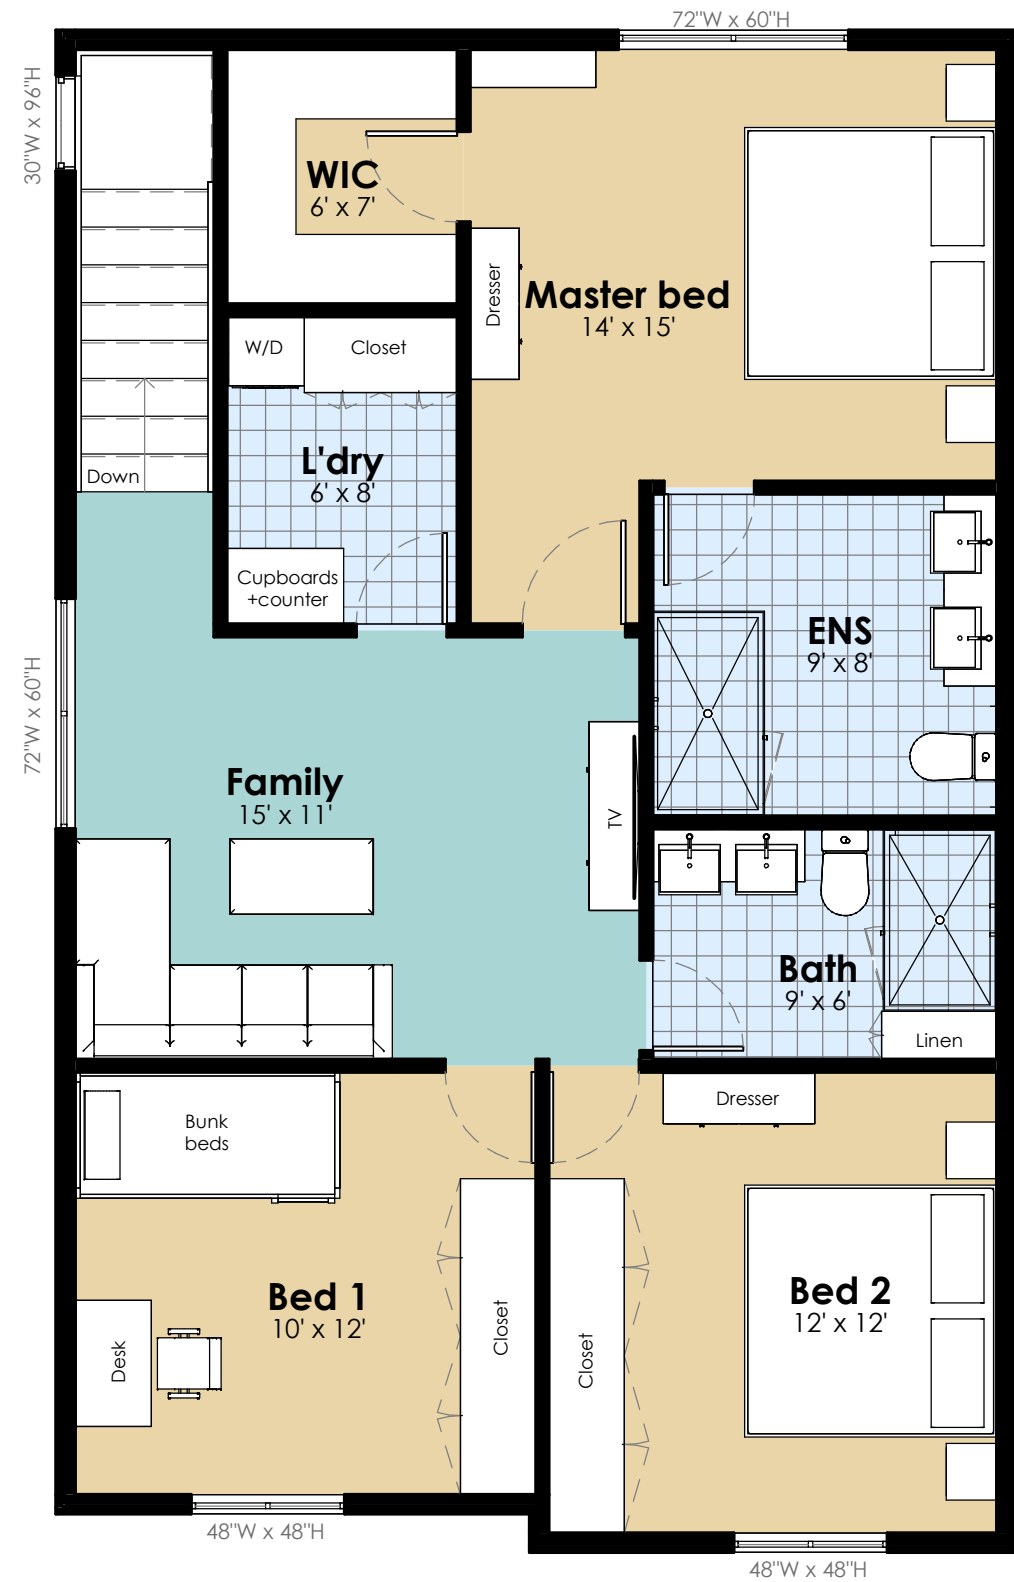

PINES

Units
101
106
107
114
115
122

Total Sqft: 2088 Sqft

Second floor
1128 Sqft

Ground floor
960 Sqft

**HALIBURTON
PINES**

HALIBURTON

Units
105
108
113
117
120
Total Sqft: 2232 Sqft

Second floor
1272 Sqft

Ground floor
960 Sqft

**HALIBURTON
PINES**

LAKE

End units
103
110
111
Total Sqft: 2232 Sqft

Second floor
1272 Sqft

Ground floor
696 Sqft

**HALIBURTON
PINES**

HIGHLANDS

End units
104
118
119
Total Sqft: 1608 Sqft

Second floor
912 Sqft

Ground floor
696 Sqft

**HALIBURTON
PINES**

ALGONQUIN

**Units
102
109
116**

Total Sqft: 1608 Sqft

Haliburton + Lake
876 Sqft