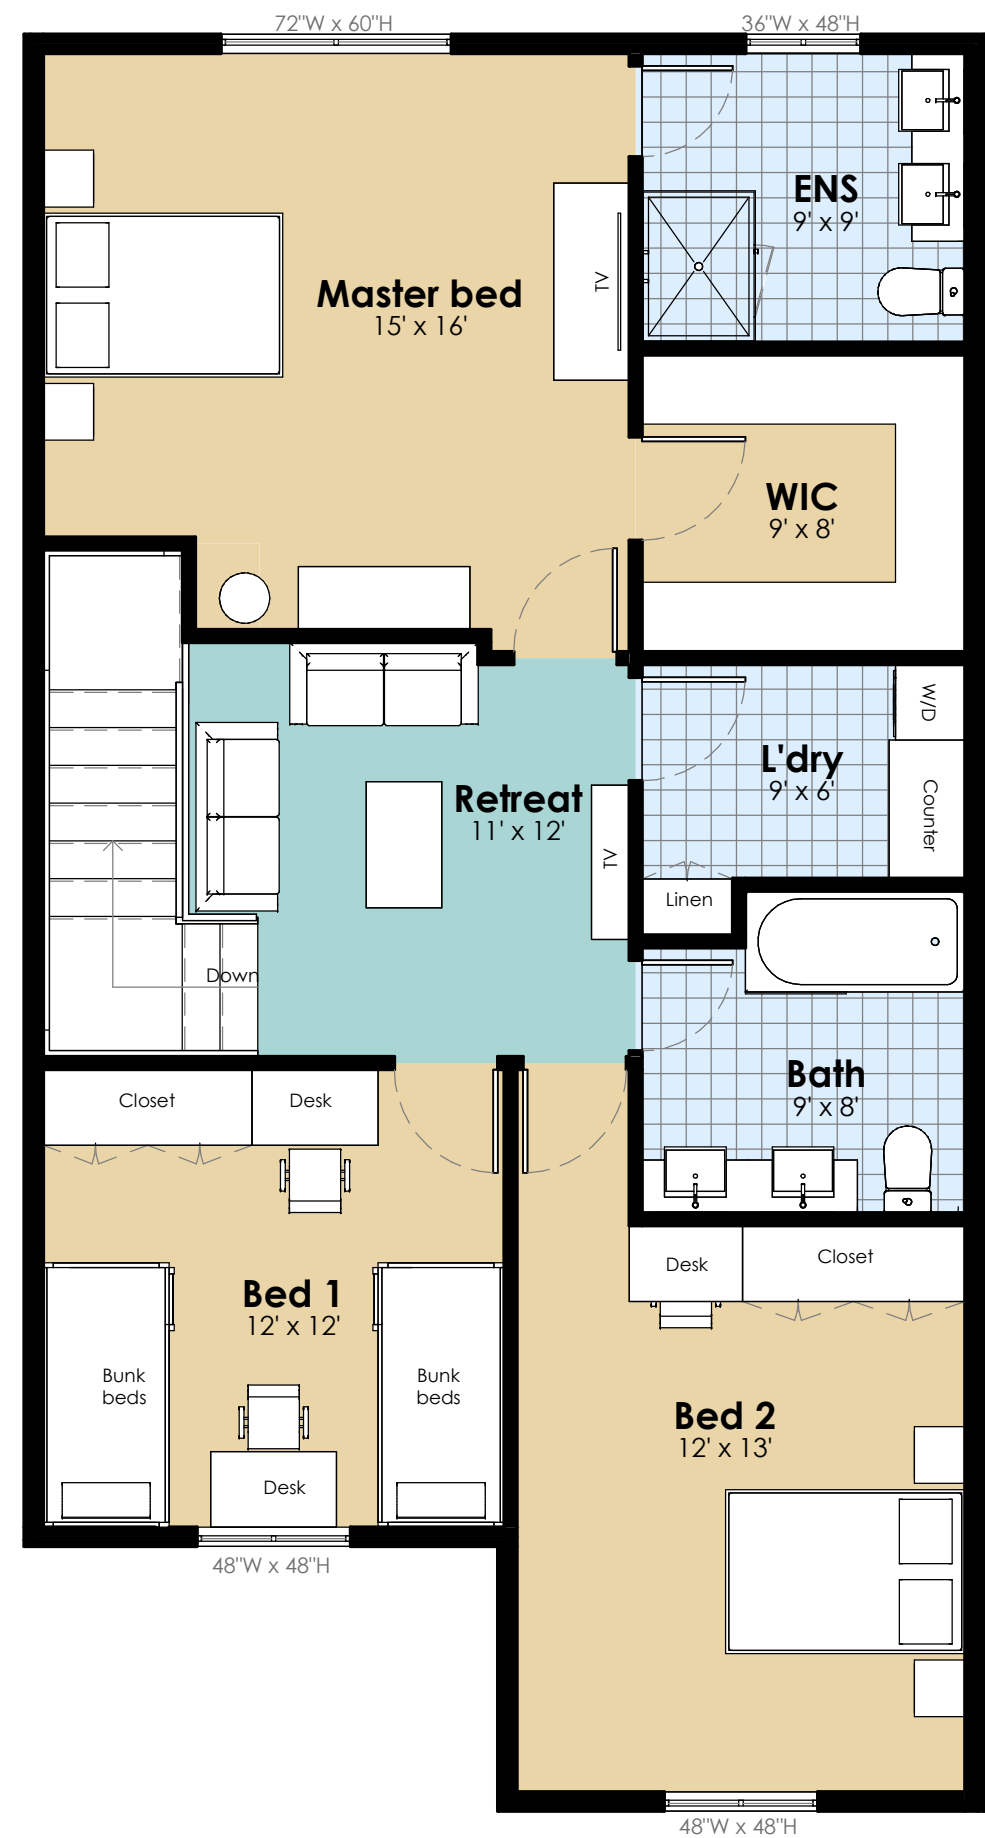

Ground floor
804 Sqft

**HALIBURTON
PINES**

PARK

**Units
112
121**

Total Sqft: 1812 Sqft

Second floor
1008 Sqft

Ground floor
960 Sqft

**HALIBURTON
PINES**

PINES

Units
101
106
107
114
115
122

Total Sqft: 2088 Sqft

Second floor
1128 Sqft

Ground floor
960 Sqft

**HALIBURTON
PINES**

HALIBURTON

Units
105
108
113
117
120
Total Sqft: 2232 Sqft

Second floor
1272 Sqft

Ground floor
960 Sqft

**HALIBURTON
PINES**

LAKE

End units
103
110
111
Total Sqft: 2232 Sqft

Second floor
1272 Sqft

Ground floor
696 Sqft

**HALIBURTON
PINES**

Haliburton + Lake
876 Sqft