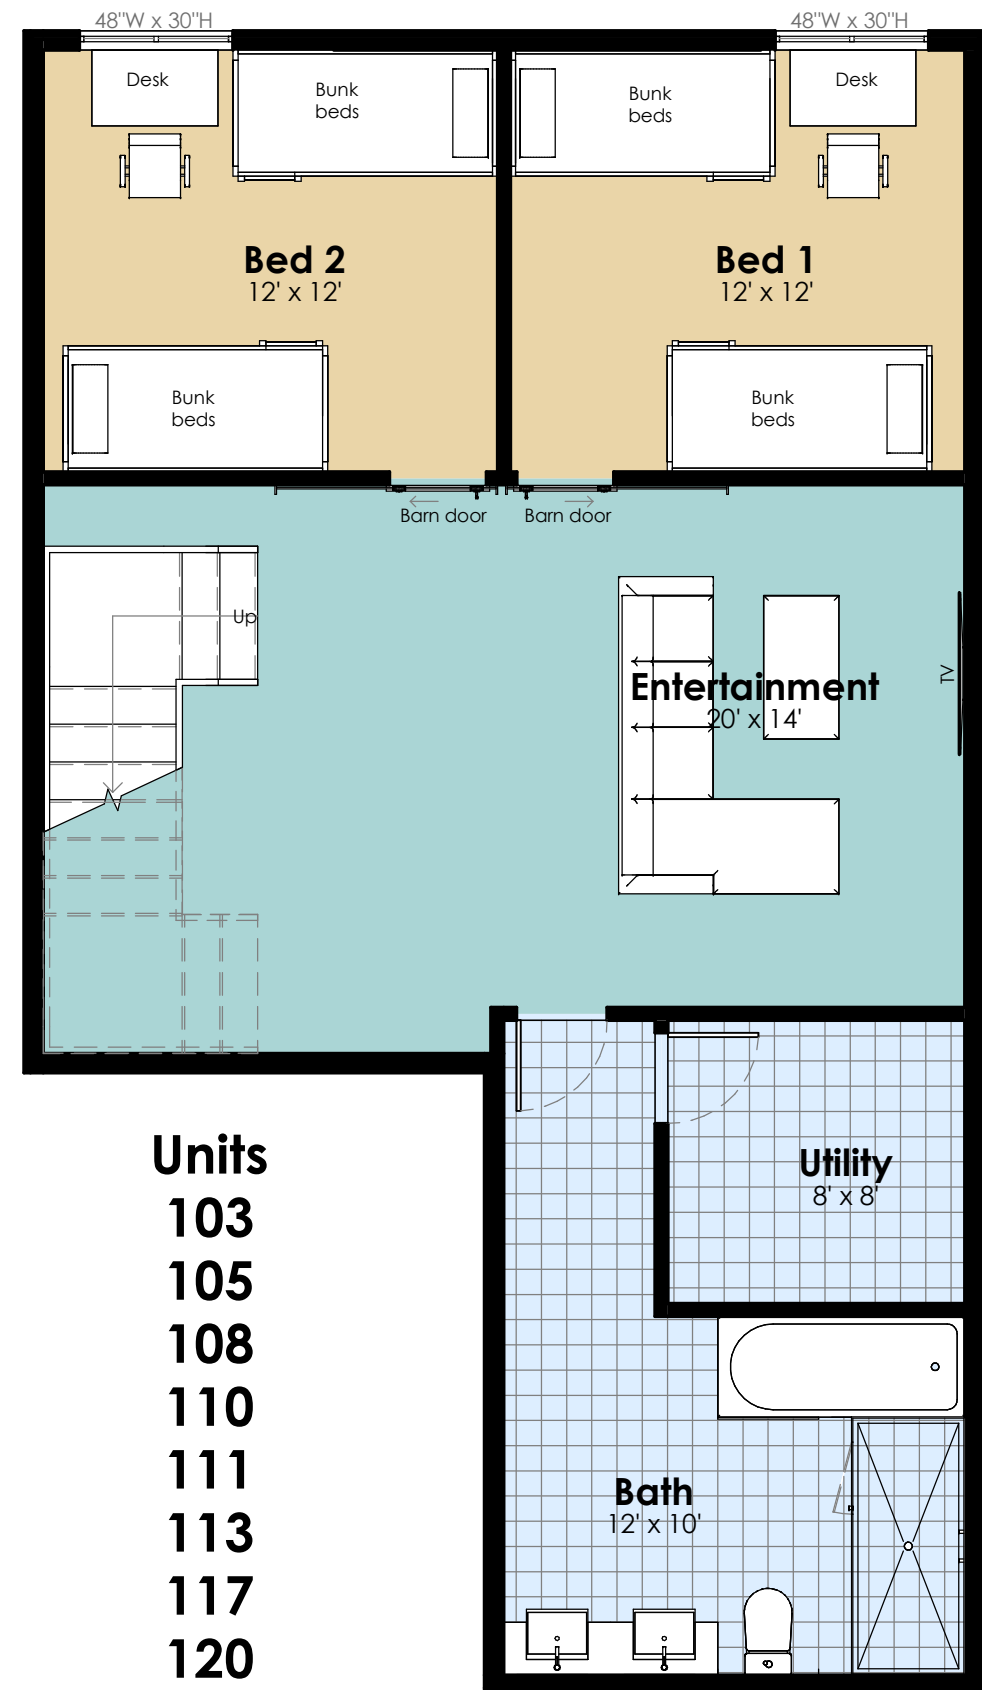

Ground floor
804 Sqft

**HALIBURTON
PINES**

PARK

**Units
112
121**

Total Sqft: 1812 Sqft

Second floor
1008 Sqft

Ground floor
960 Sqft

**HALIBURTON
PINES**

Second floor
1272 Sqft

Ground floor
960 Sqft

**HALIBURTON
PINES**

LAKE

End units
103
110
111
Total Sqft: 2232 Sqft

Second floor
1272 Sqft

Ground floor
696 Sqft

**HALIBURTON
PINES**

Second floor
912 Sqft

- Units**
- 102
 - 104
 - 109
 - 116
 - 118
 - 119

Algonquin + Highlands
720 Sqft

**HALIBURTON
PINES**

**OPTIONAL
BASEMENT
ADDITIONS**

- Units**
- 103
 - 105
 - 108
 - 110
 - 111
 - 113
 - 117
 - 120

Haliburton + Lake
876 Sqft