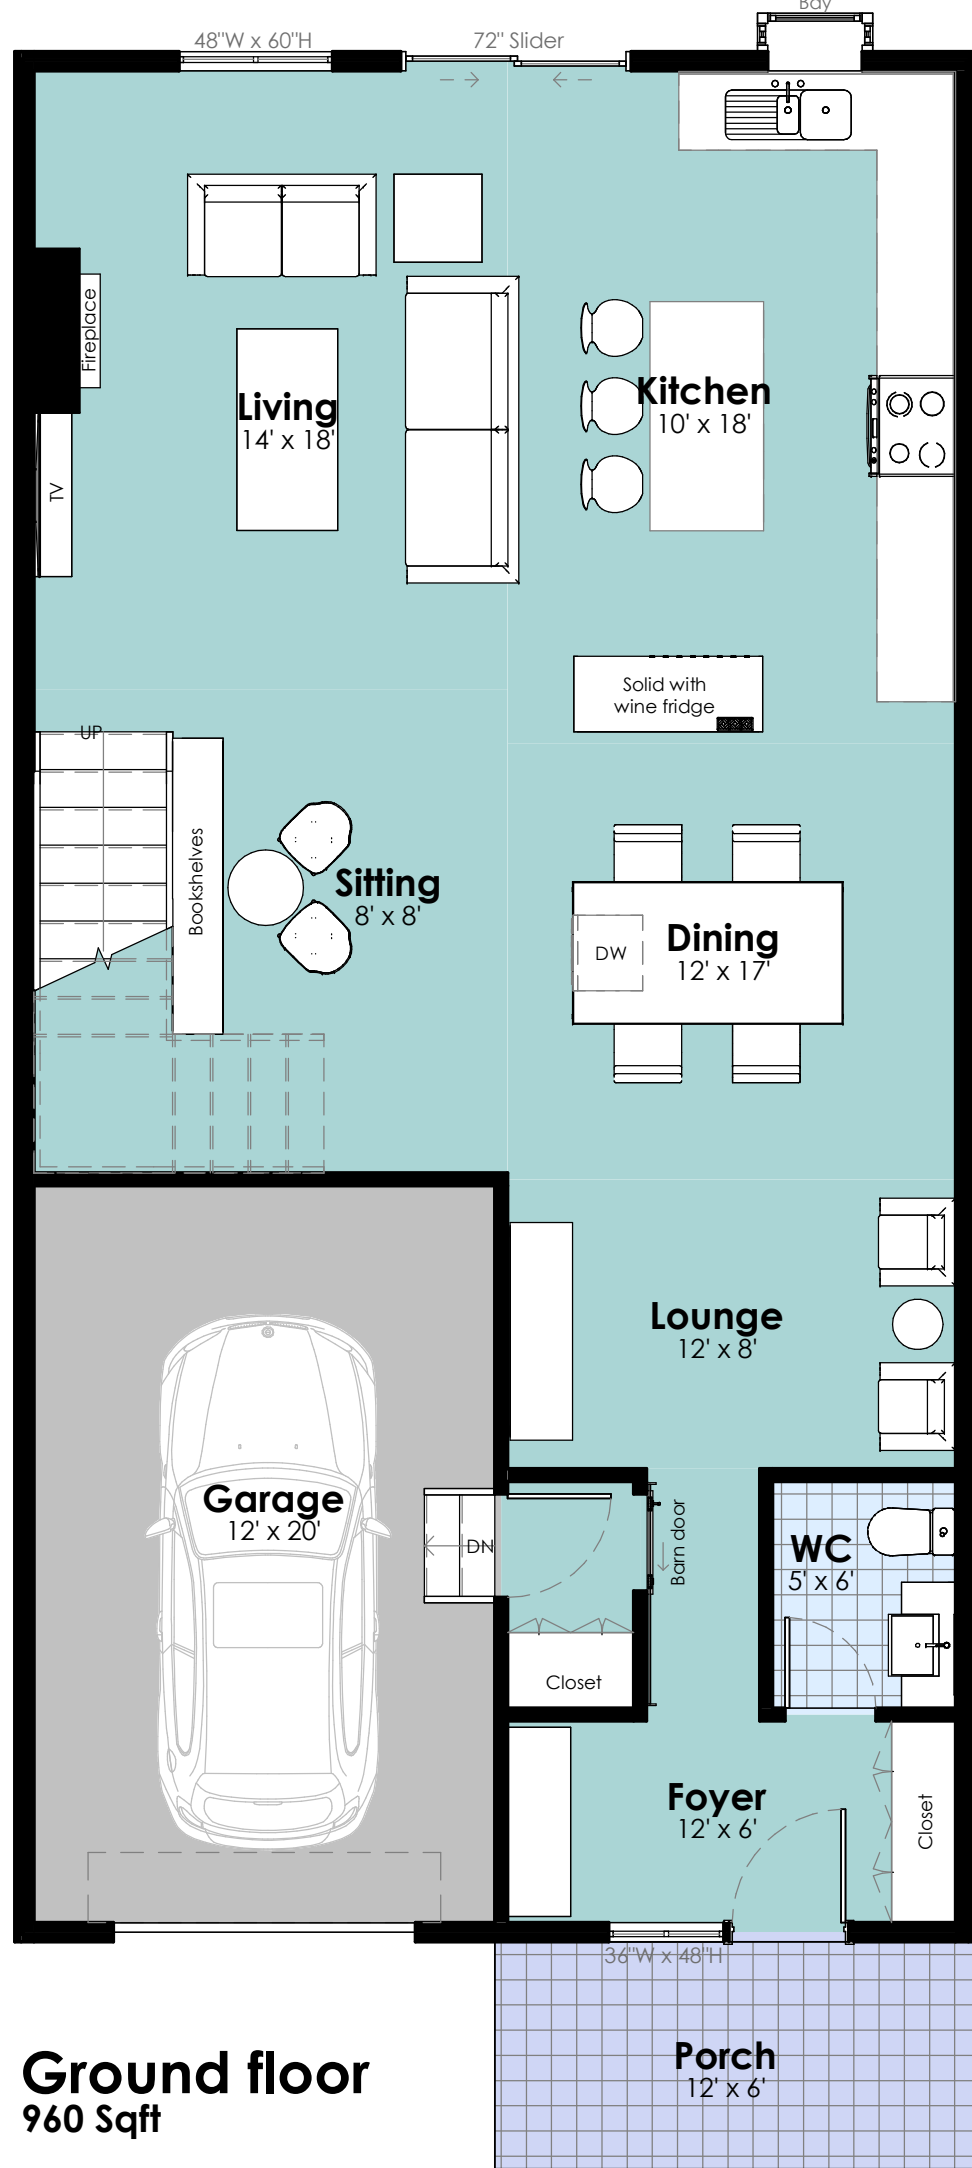

Ground floor
804 Sqft

**HALIBURTON
PINES**

PARK

**Units
112
121**

Total Sqft: 1812 Sqft

Second floor
1008 Sqft

Ground floor
960 Sqft

**HALIBURTON
PINES**

PINES

Units
101
106
107
114
115
122

Total Sqft: 2088 Sqft

Second floor
1128 Sqft

Ground floor
960 Sqft

**HALIBURTON
PINES**

HALIBURTON

Units
105
108
113
117
120
Total Sqft: 2232 Sqft

Second floor
1272 Sqft

Ground floor
960 Sqft

**HALIBURTON
PINES**

LAKE

End units
103
110
111
Total Sqft: 2232 Sqft

Second floor
1272 Sqft

Ground floor
696 Sqft

**HALIBURTON
PINES**

Haliburton + Lake
876 Sqft