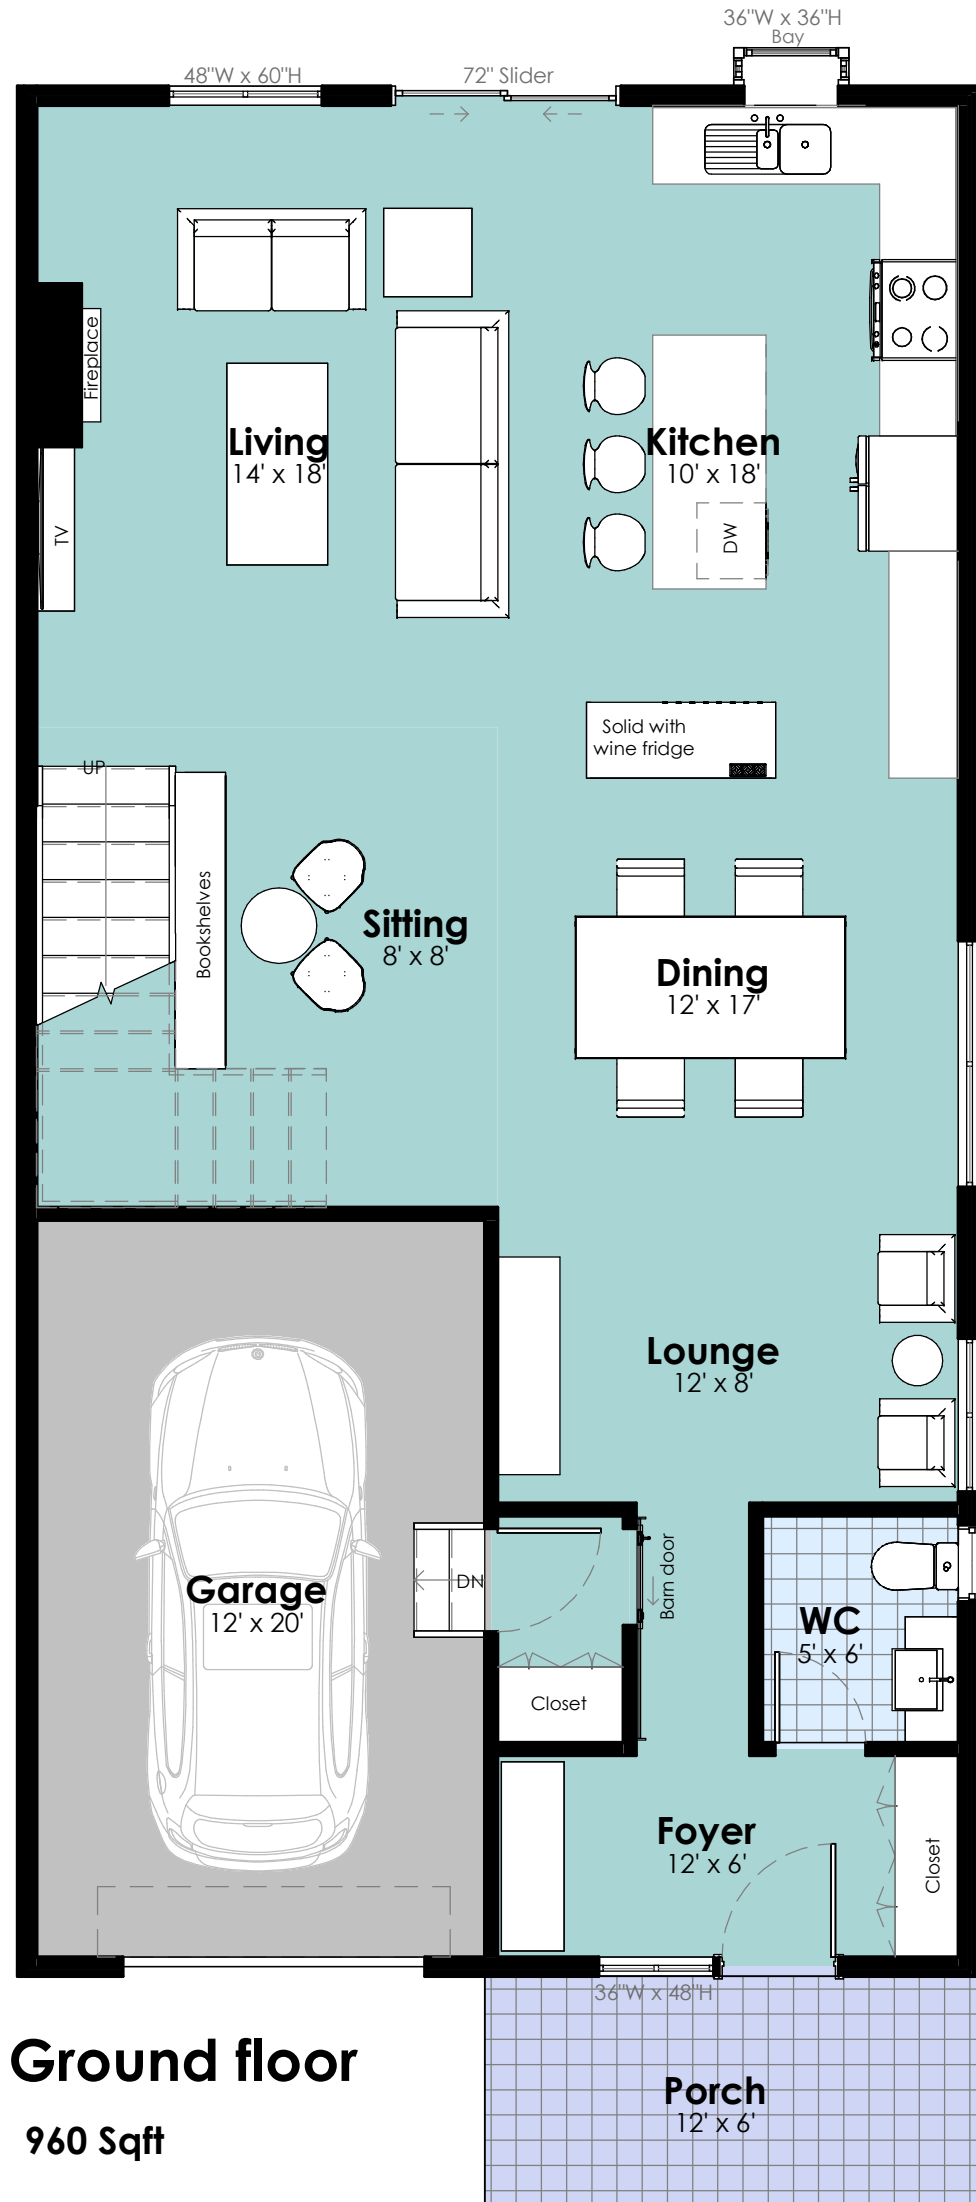

Ground floor
804 Sqft

**HALIBURTON
PINES**

PARK

**Units
112
121**

Total Sqft: 1812 Sqft

Second floor
1008 Sqft

Ground floor
960 Sqft

**HALIBURTON
PINES**

PINES

Units
101
106
107
114
115
122

Total Sqft: 2088 Sqft

Second floor
1128 Sqft

Ground floor
960 Sqft

**HALIBURTON
PINES**

HALIBURTON

Units
105
108
113
117
120
Total Sqft: 2232 Sqft

Second floor
1272 Sqft

Ground floor
960 Sqft

**HALIBURTON
PINES**

LAKE

End units
103
110
111
Total Sqft: 2232 Sqft

Second floor
1272 Sqft

Ground floor
696 Sqft

**HALIBURTON
PINES**

Haliburton + Lake
876 Sqft