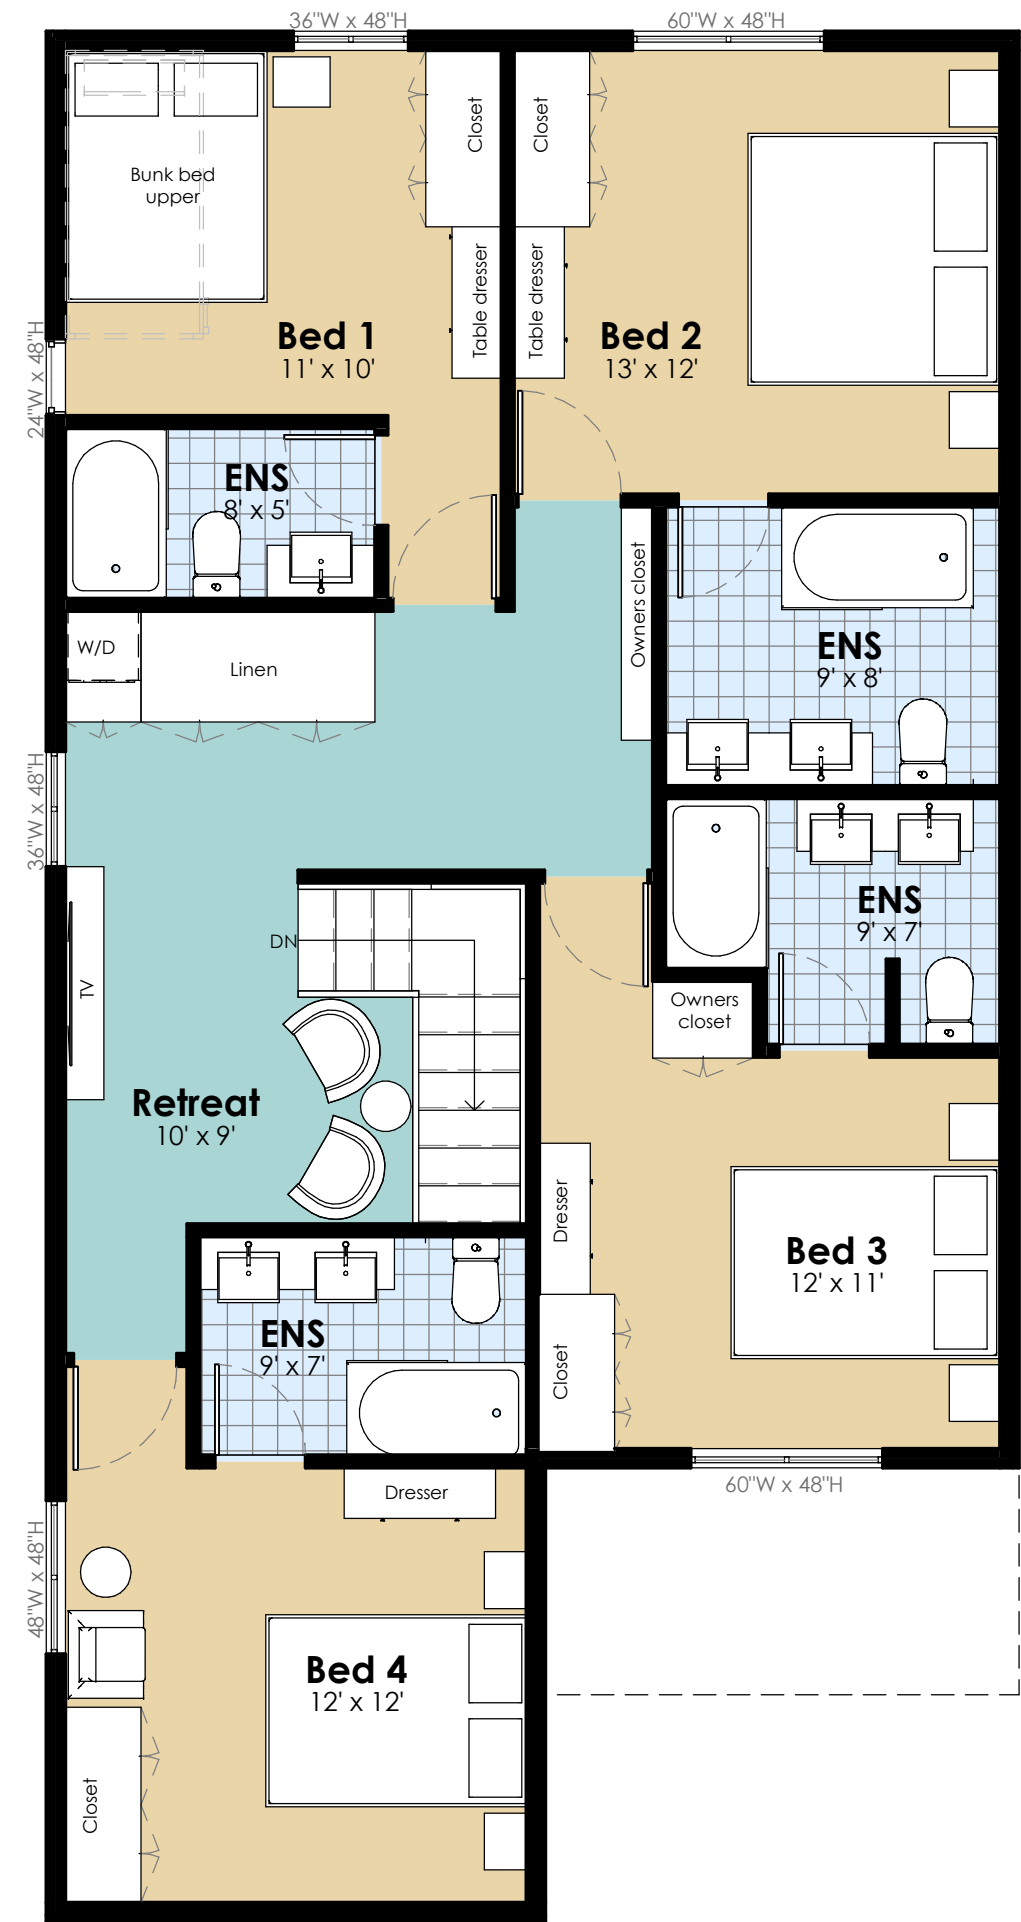

Ground floor
804 Sqft

**HALIBURTON
PINES**

PARK

**Units
112
121**

Total Sqft: 1812 Sqft

Second floor
1008 Sqft

Ground floor
960 Sqft

**HALIBURTON
PINES**

PINES

Units
101
106
107
114
115
122

Total Sqft: 2088 Sqft

Second floor
1128 Sqft

Ground floor
960 Sqft

**HALIBURTON
PINES**

HALIBURTON

Units
105
108
113
117
120
Total Sqft: 2232 Sqft

Second floor
1272 Sqft

Ground floor
960 Sqft

**HALIBURTON
PINES**

LAKE

End units
103
110
111
Total Sqft: 2232 Sqft

Second floor
1272 Sqft

Ground floor
696 Sqft

**HALIBURTON
PINES**

Haliburton + Lake
876 Sqft