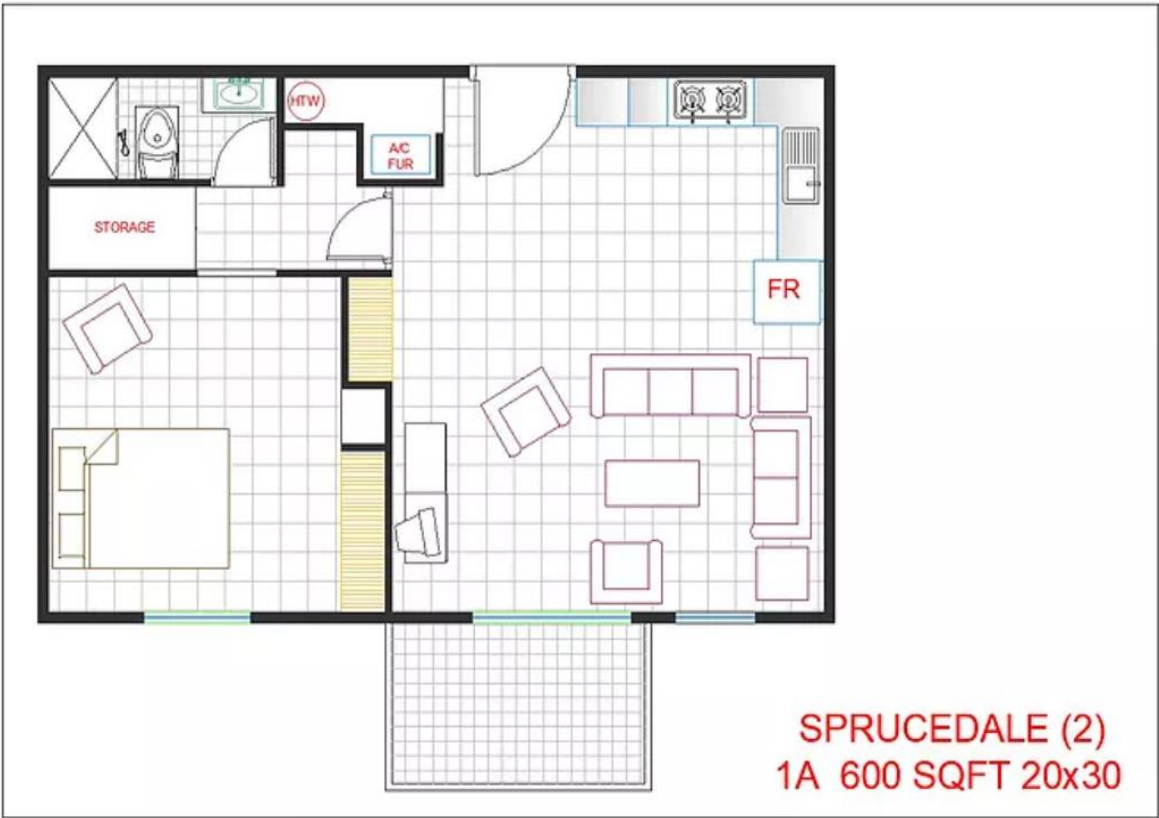

Floor Plans

HEMLOCK
600 SQFT 20X30