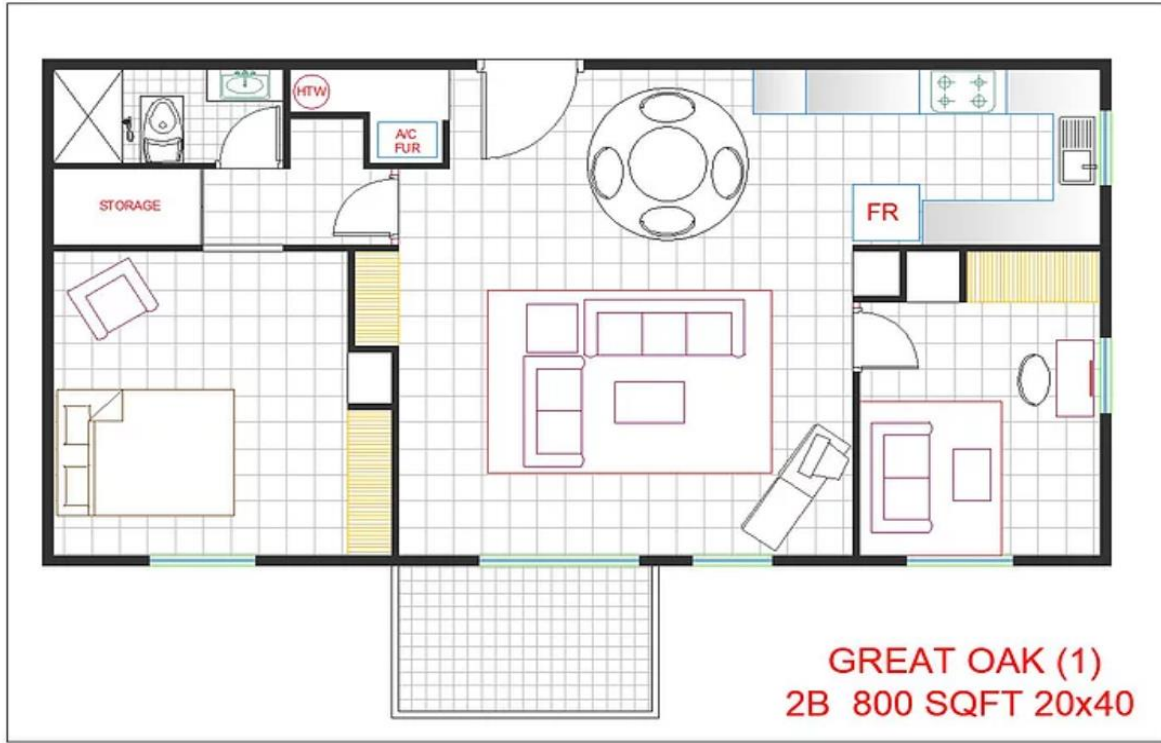

Floor Plans

HEMLOCK
600 SQFT 20X30