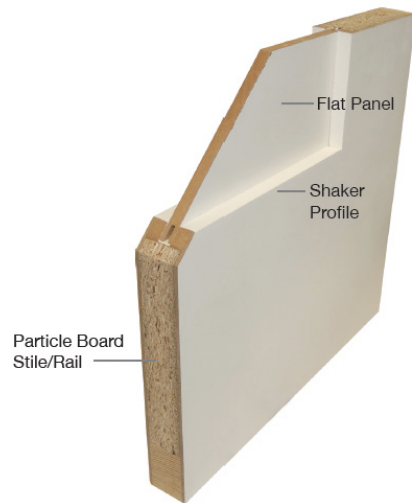

## DIMENSIONS

**THICKNESS:** 1-3/8"

**DOORS:** 1/6, 1/8, 1/10, 2/0, 2/2, 2/4, 2/6, 2/8, 2/10 & 3/0

**HEIGHT:** 6/8 & 8/0

**PANELS:** 1/2" FLAT PANEL

**DOOR STILES:** 4- 7/16"

**TOP RAIL:** 4- 5/16"

**CROSS RAIL:** 4- 3/8"

**LOCK RAIL:** 7- 3/8"

**BOTTOM RAIL:** 9- 3/8"

SHAKER PANEL DOORS

PRIMED STILE & RAIL DOORS

🔥 8401

🔥  8402

🔥  8403

🔥  8433

🔥 8444 & 8405

🔥  *Stock Items*  
 20-MINUTE OPTION AVAILABLE IN 2/8 & 3/0 1-3/4" DOORS

**6/8 FRENCH DOORS  
WHITE LAMI. AND CLEAR**

Sizes: 1/6, 2/0, 2/4, 2/6, 2/8, & 3/0

8401

8433

8405

8406 (8/0)