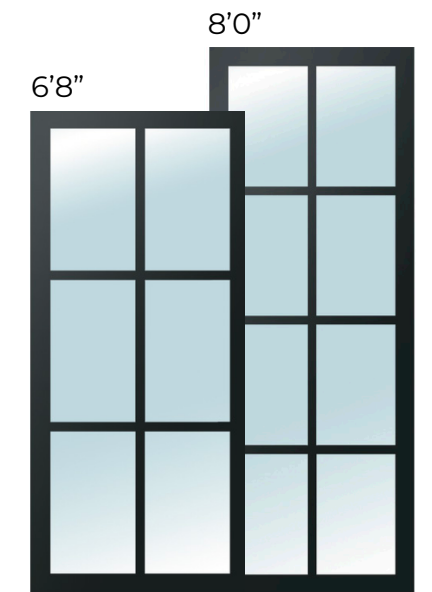

6LT SDL-Clear Low-E Glass

Elevate Your Home with Black Fiberglass

6LT SDL-Flemish Glass

6LT Square Top- Low E Glass

6LT Square Top- Flemish Glass

6LT Common Arch- Flemish Glass

BEFORE

3/0 x 6/8 With 2 x 10" Sidelites and 10" Transom

AFTER

8/0 Retrofit Double Door
Actual Unit Size 60 1/2" x 93 1/4"

3LT Slimline Low-E 4LT Slimline Low-E

6LT Slimline Low-E 8LT Slimline Low-E

1LT Slimline Low-E
3/6 & 8/0 in Stock

3LT Sidelite No Lock Block 4LT Sidelite No Lock Block

6LT Sidelite No Lock Block 8LT Sidelite No Lock Block

1LT Sidelite No Lock Block

Available in: 2/6, 2/8, & 3/0 in 6/8 & 8/0

WE HELP YOU BUILD YOUR DREAM ENTRY.

SDL Ultimate Textured Mahogany New Construction