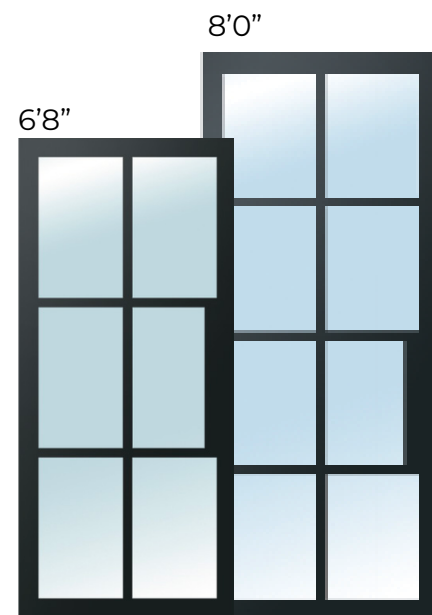

6LT SDL-Clear Low-E Glass

Elevate Your Home with Black Fiberglass

6LT SDL-Flemish Glass

6LT Square Top- Low E Glass

6LT Square Top- Flemish Glass

6LT Common Arch- Flemish Glass

BEFORE

3/0 x 6/8 With 2 x 10" Sidelites and 10" Transom

AFTER

8/0 Retrofit Double Door
Actual Unit Size 60 1/2" x 93 1/4"

3LT Slimline Low-E 4LT Slimline Low-E

6LT Slimline Low-E 8LT Slimline Low-E

1LT Slimline Low-E
3/6 & 8/0 in Stock

3LT Sidelite No Lock Block 4LT Sidelite No Lock Block