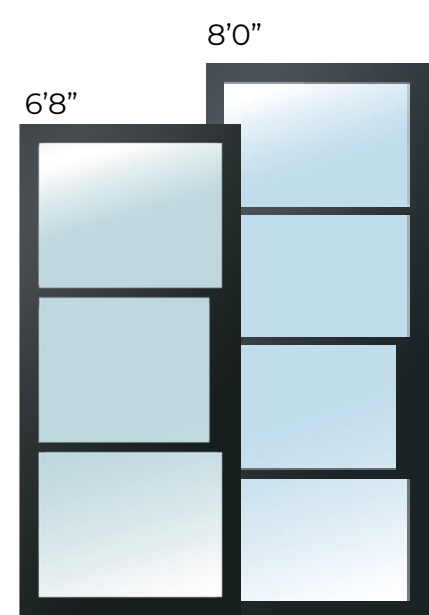

6LT SDL-Clear Low-E Glass

Elevate Your Home with Black Fiberglass

6LT SDL-Flemish Glass

6LT Square Top- Low E Glass

6LT Square Top- Flemish Glass

6LT Common Arch- Flemish Glass

BEFORE

3/0 x 6/8 With 2 x 10" Sidelites and 10" Transom

AFTER

8/0 Retrofit Double Door
Actual Unit Size 60 1/2" x 93 1/4"

3LT Slimline Low-E 4LT Slimline Low-E

6LT Slimline Low-E 8LT Slimline Low-E

1LT Slimline Low-E
3/6 & 8/0 in Stock

3LT Sidelite No Lock Block 4LT Sidelite No Lock Block