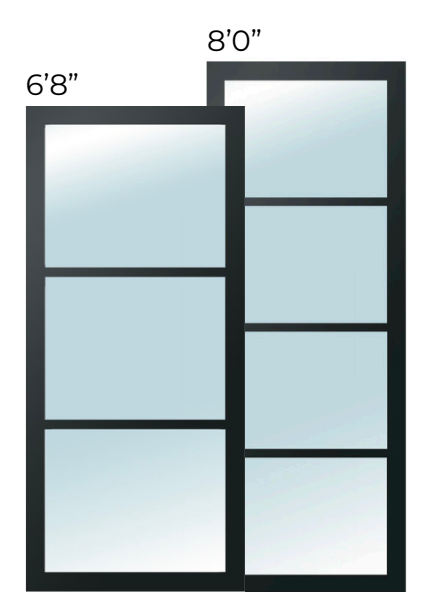

6LT SDL-Clear Low-E Glass

Elevate Your Home with Black Fiberglass

6LT SDL-Flemish Glass

6LT Square Top- Low E Glass

6LT Square Top- Flemish Glass

6LT Common Arch- Flemish Glass

BEFORE

3/0 x 6/8 With 2 x 10" Sidelites and 10" Transom

AFTER

8/0 Retrofit Double Door
Actual Unit Size 60 1/2" x 93 1/4"

3LT Slimline Low-E 4LT Slimline Low-E

6LT Slimline Low-E 8LT Slimline Low-E

1LT Slimline Low-E
3/6 & 8/0 in Stock

3LT Sidelite No Lock Block 4LT Sidelite No Lock Block

6LT Sidelite No Lock Block 8LT Sidelite No Lock Block

1LT Sidelite No Lock Block

Available in: 2/6, 2/8, & 3/0 in 6/8 & 8/0

WE HELP YOU BUILD YOUR DREAM ENTRY.

SDL Ultimate Textured Mahogany New Construction