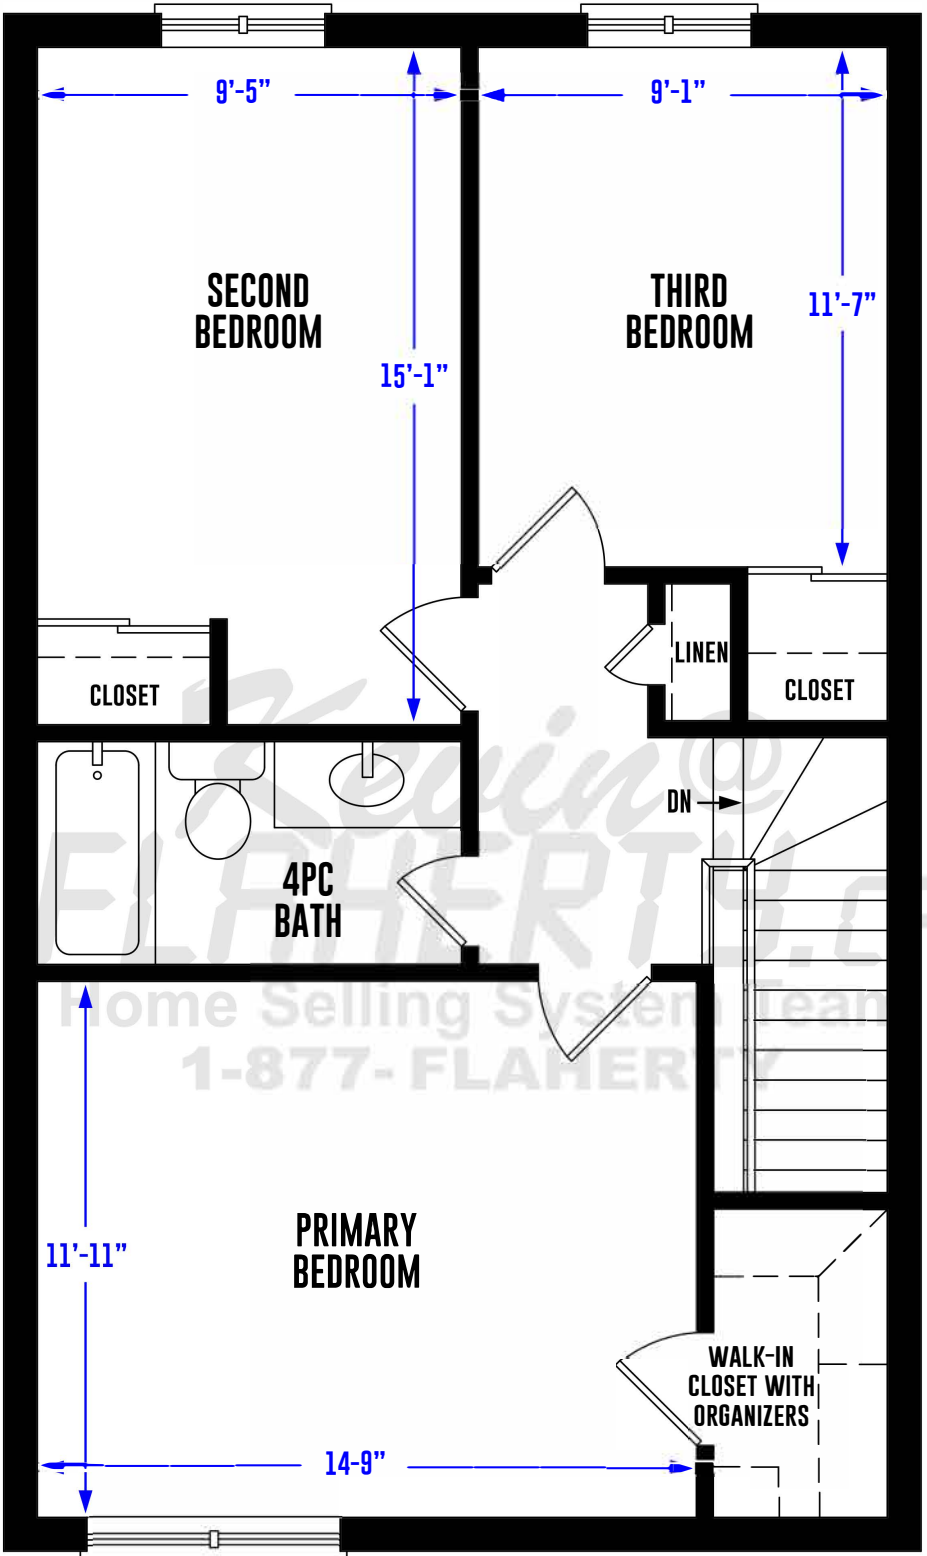

74 ANDREA LANE

MAIN LEVEL

SCALE

10 FEET

SQUARE FOOTAGE: 1,147 PLUS 470

74 ANDREA LANE

UPPER LEVEL

SCALE

SQUARE FOOTAGE: 1,147 PLUS 470

74 ANDREA LANE

LOWER LEVEL

DIRECT