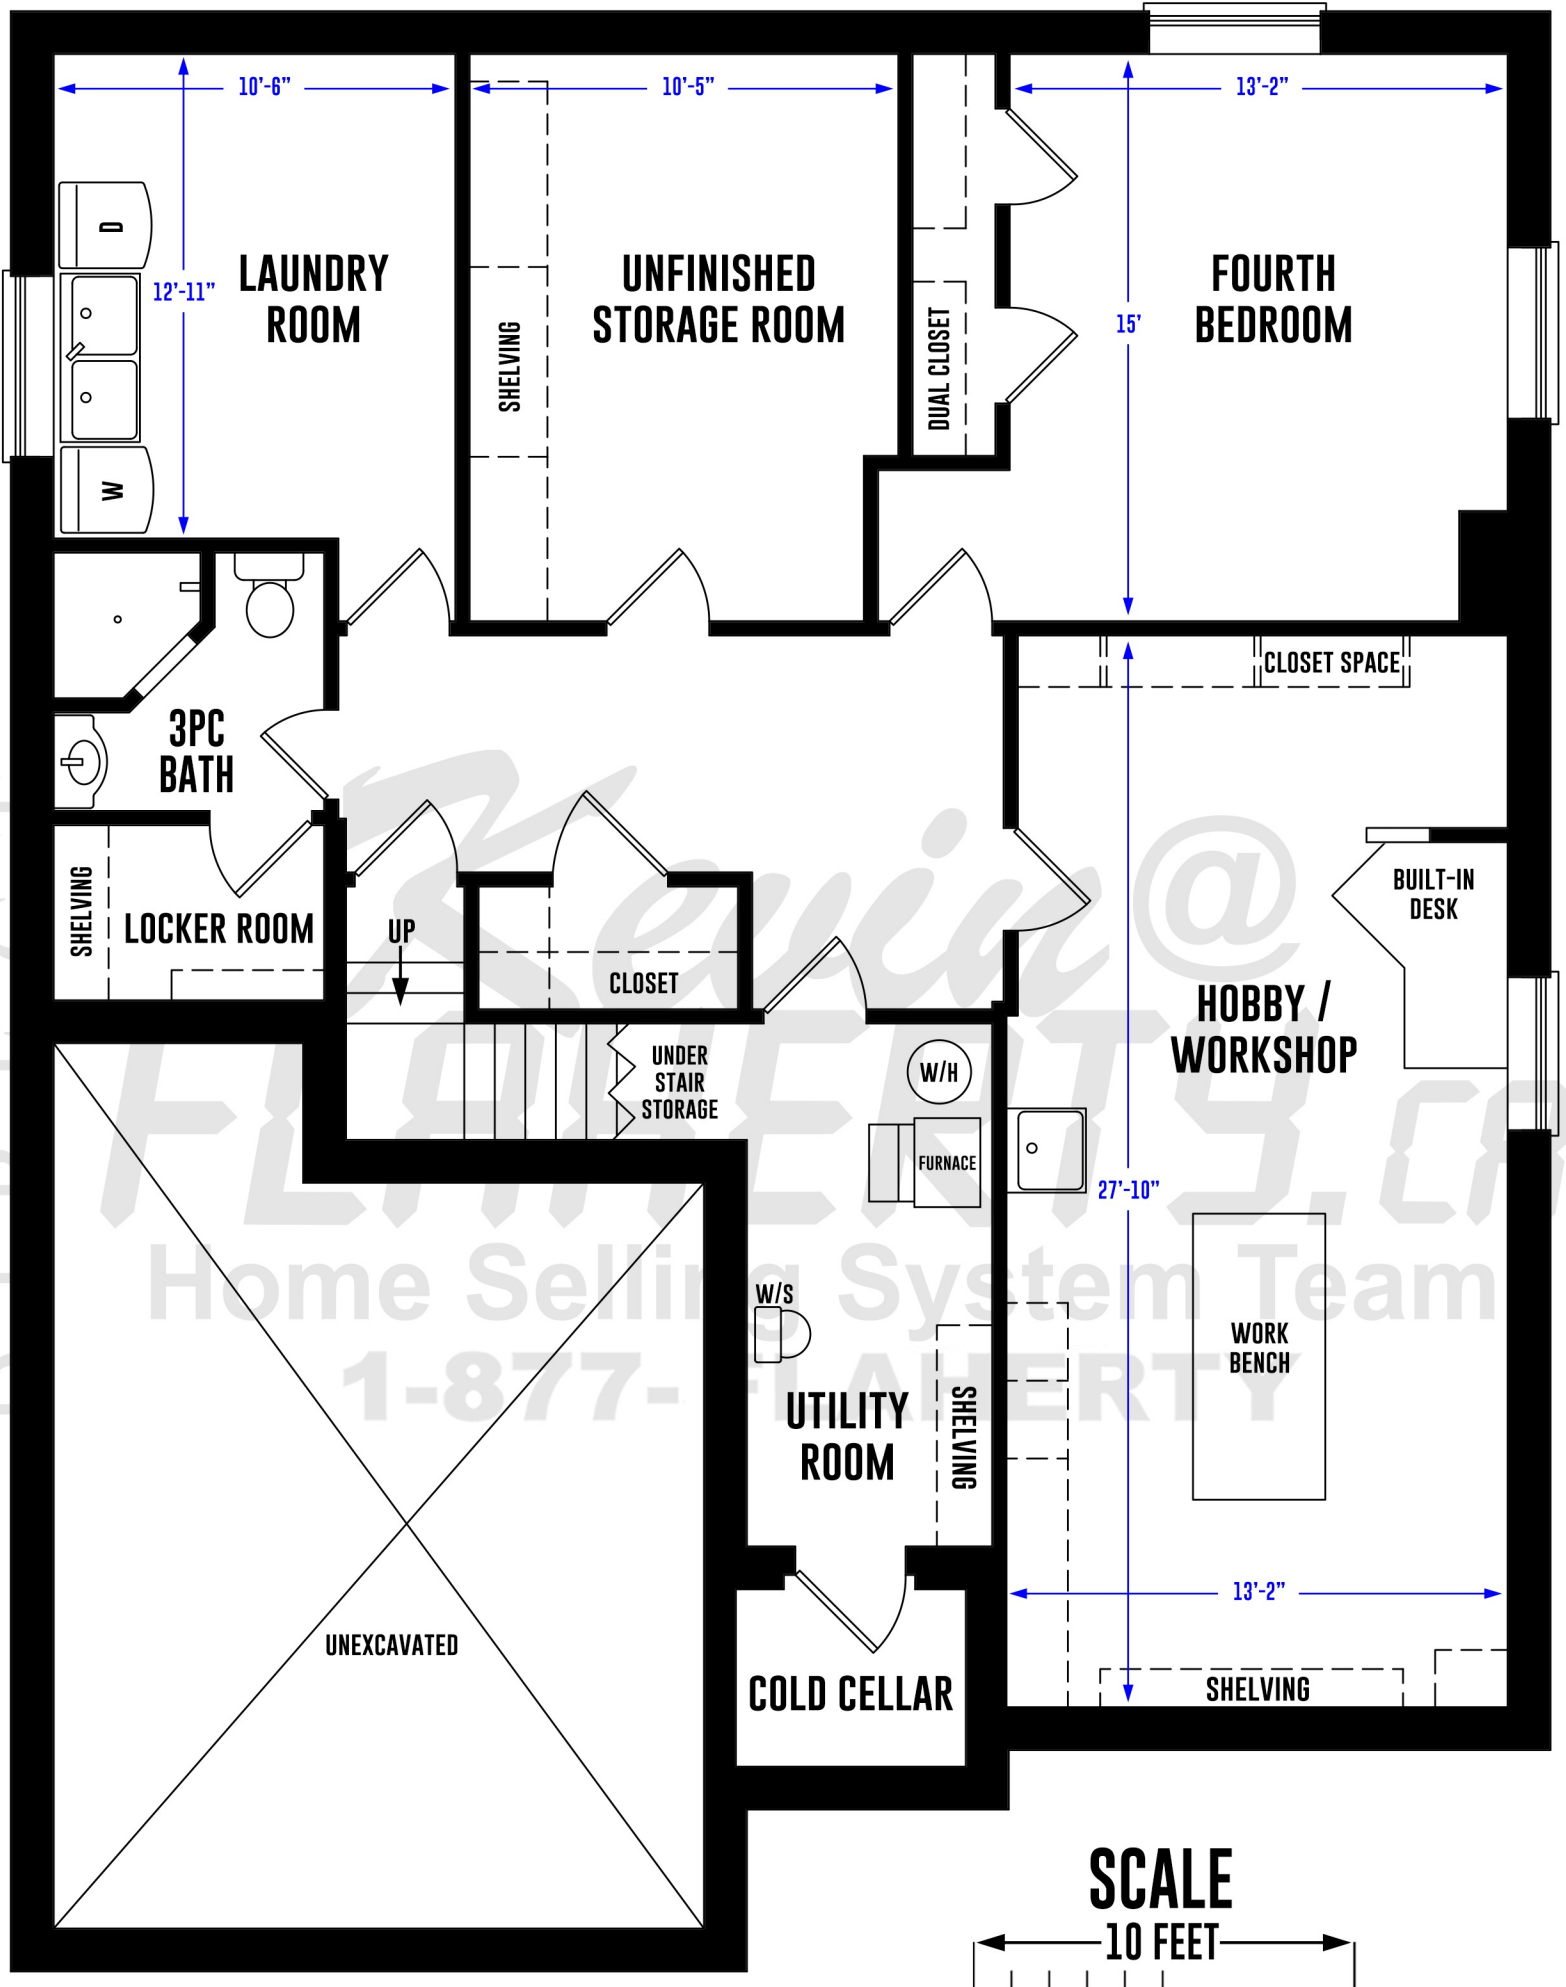

78 SPENCER AVE

MAIN LEVEL

SQUARE FOOTAGE: 1,389 PLUS 463

eXp Realty Brokerage and Kevin Flaherty assume no responsibility for accuracy of the information provided. All details and measurements are subject to verification by the purchaser. Copyright 2024

78 SPENCER AVE

LOWER LEVEL

SQUARE FOOTAGE: 1,389 PLUS 463