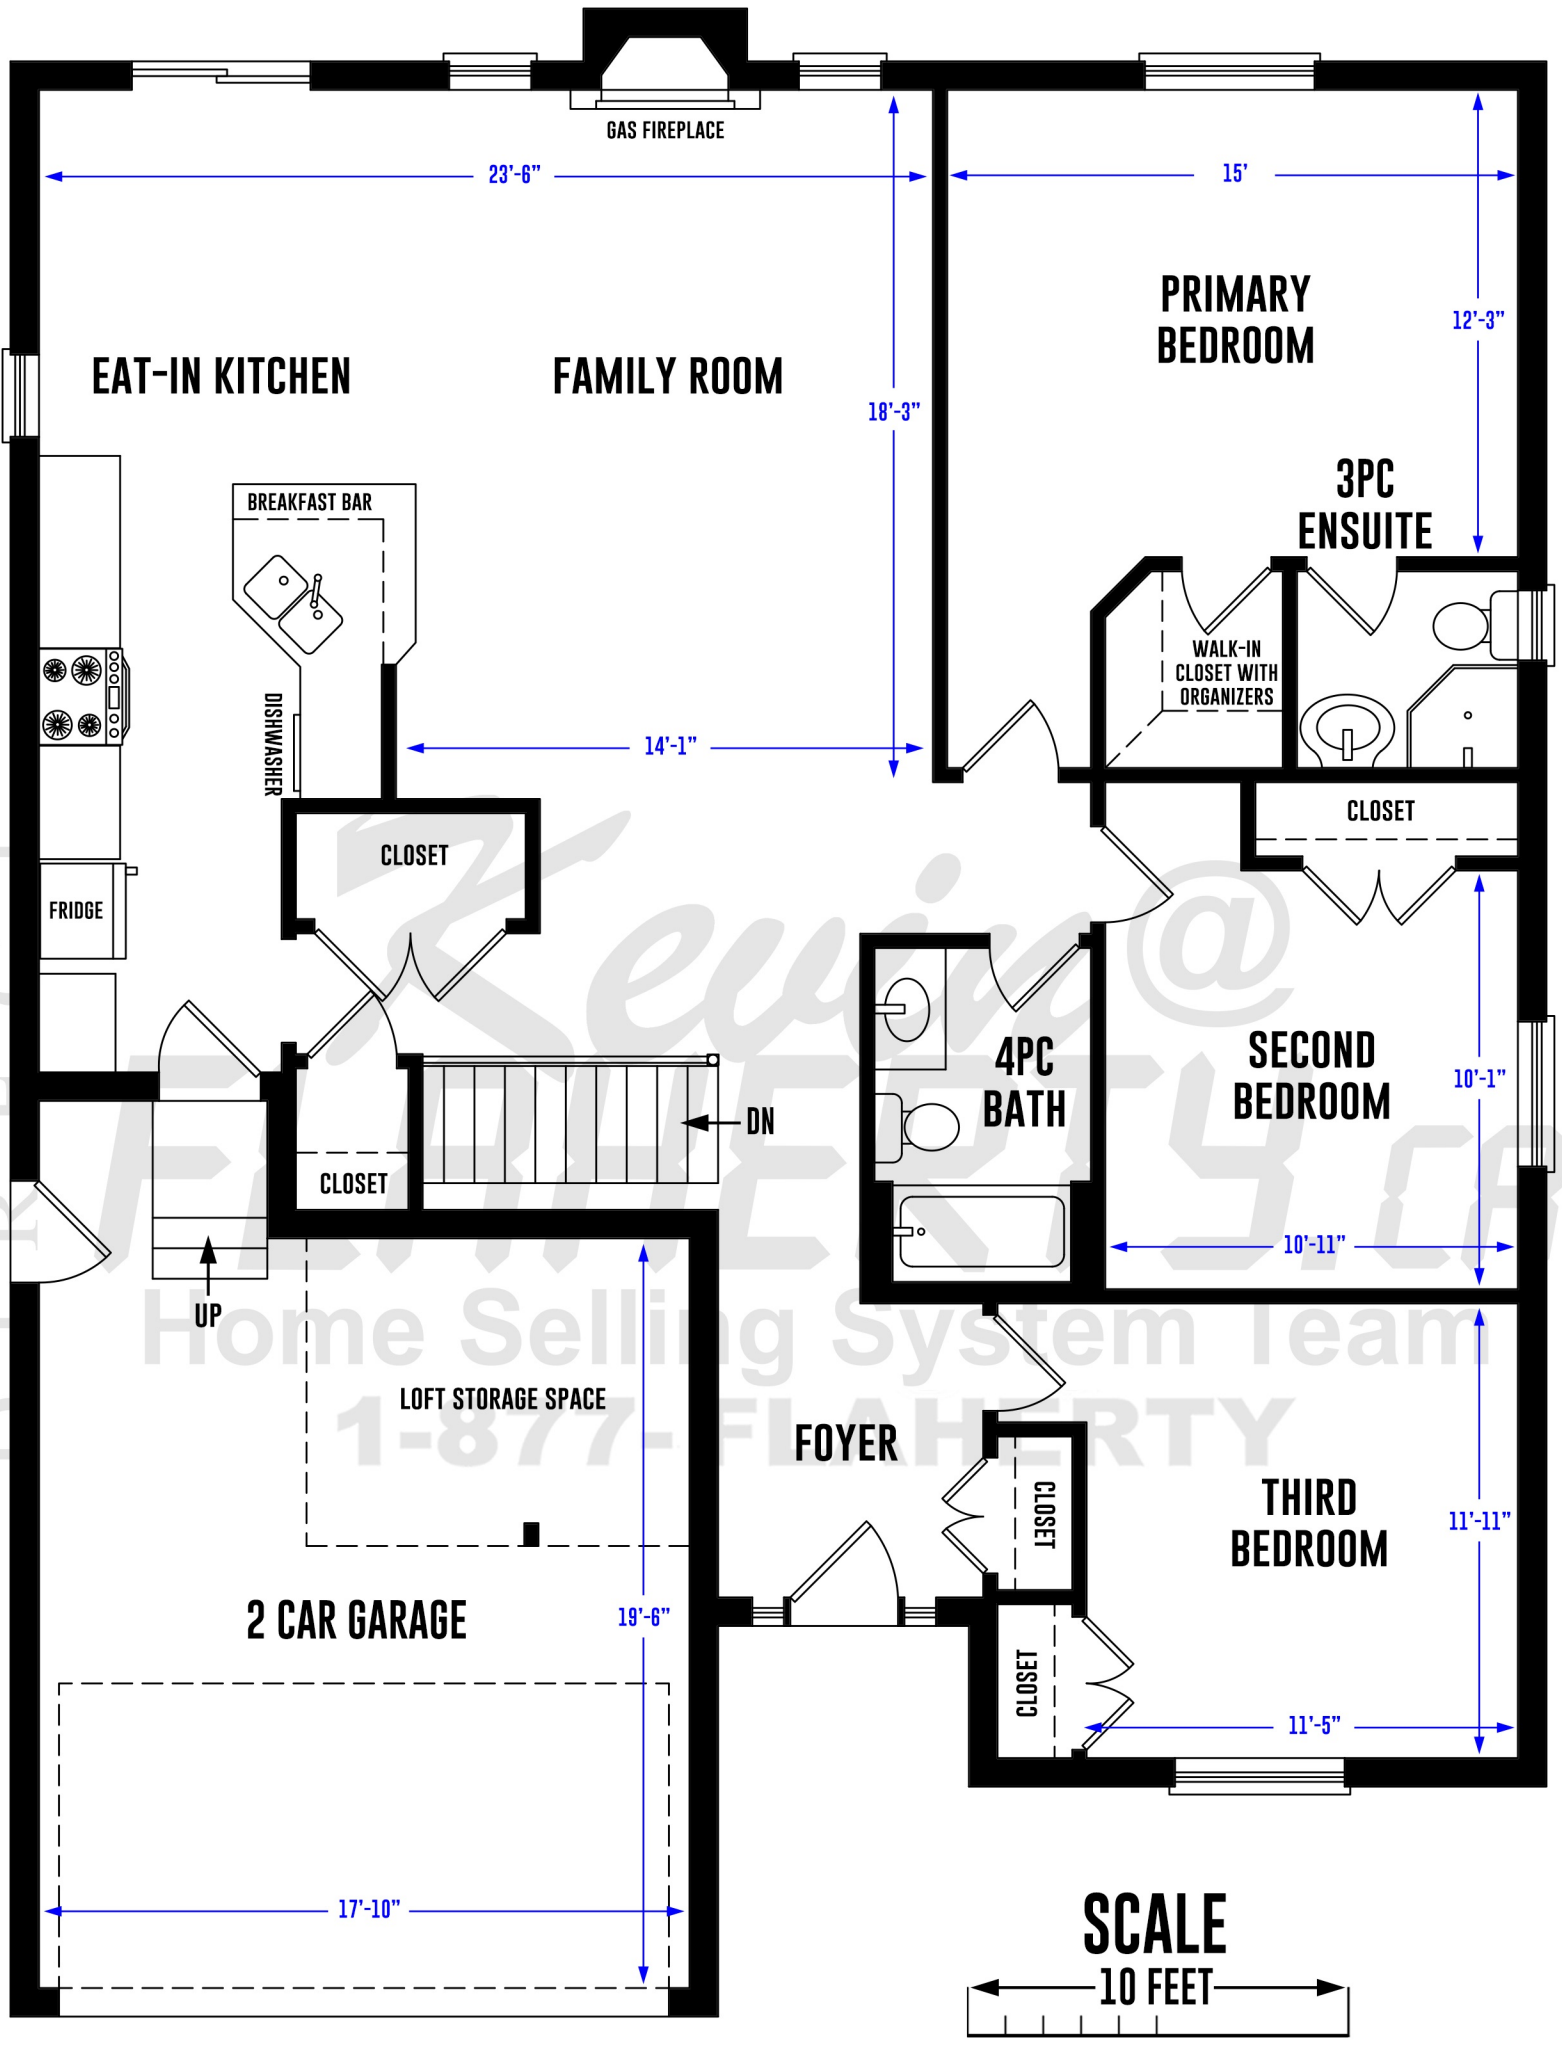

78 SPENCER AVE

MAIN LEVEL

SQUARE FOOTAGE: 1,389 PLUS 463

eXp Realty Brokerage and Kevin Flaherty assume no responsibility for accuracy of the information provided. All details and measurements are subject to verification by the purchaser. Copyright 2024

78 SPENCER AVE

LOWER LEVEL

SQUARE FOOTAGE: 1,389 PLUS 463