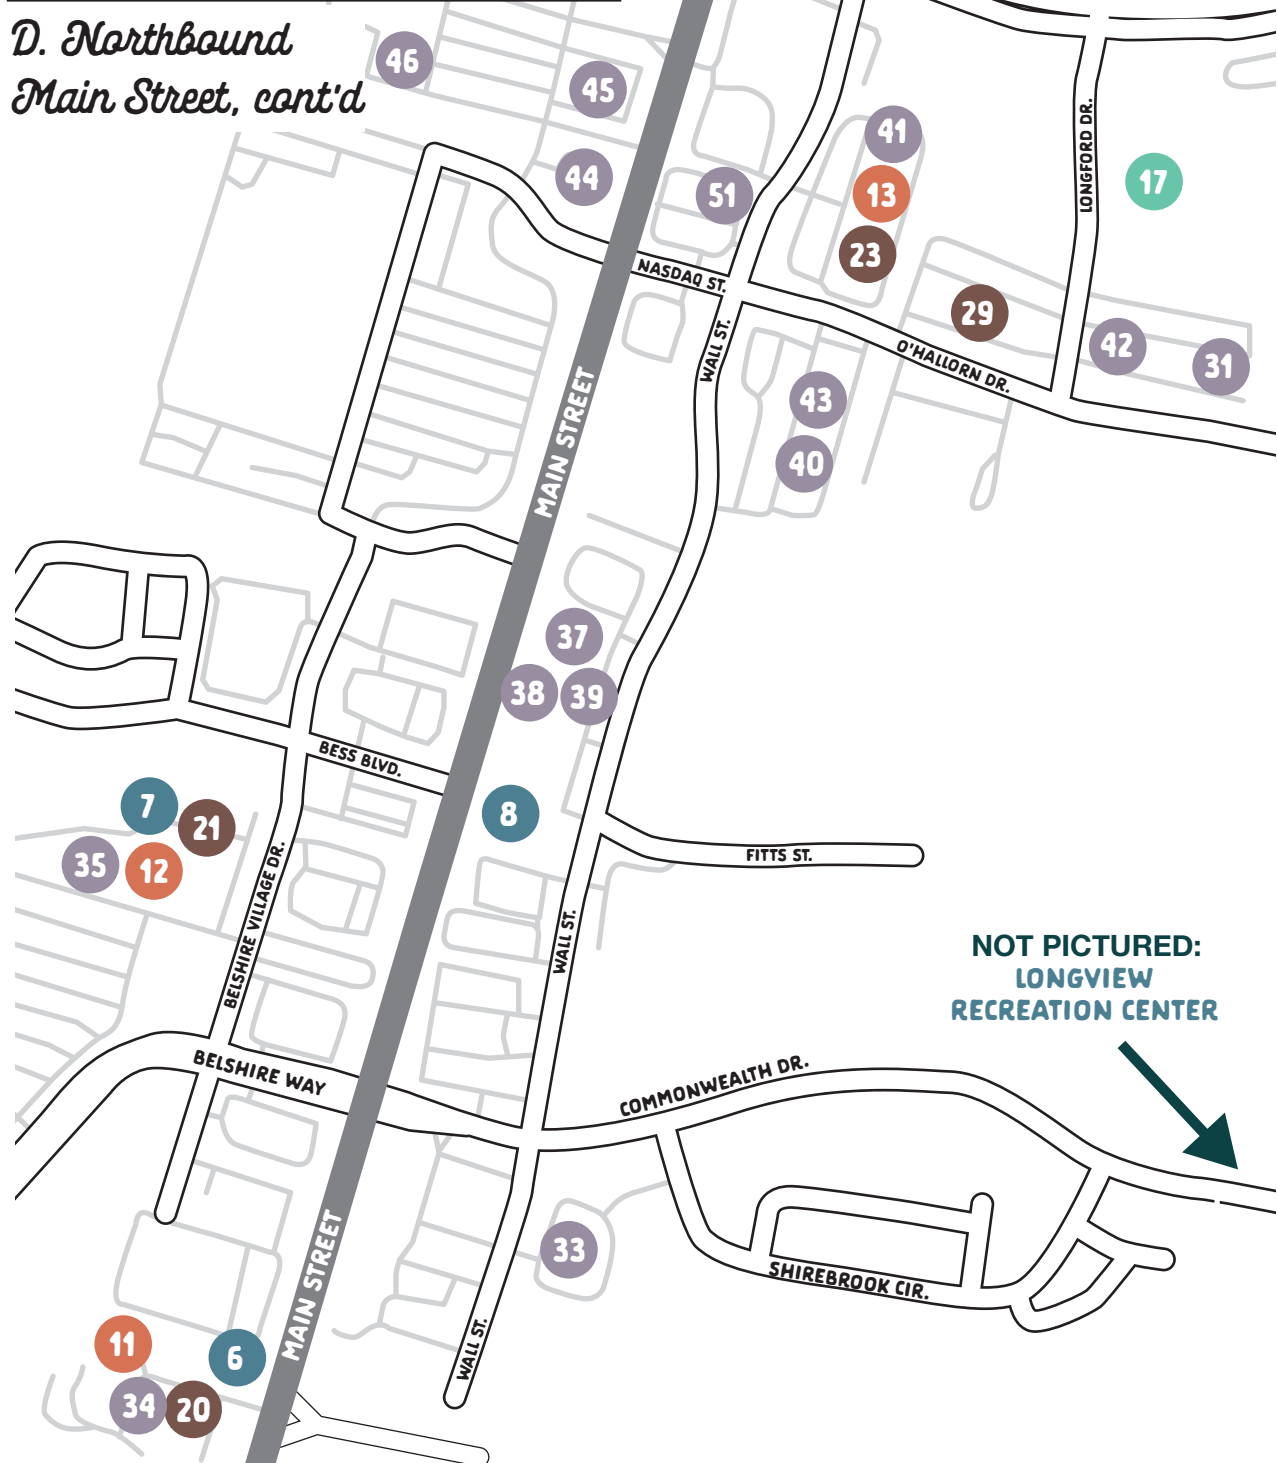

## VENUES

- B 49 UAW Hall Local 1853
- B 50 Worldwide Stages
- D 51 The Venue at Birchwood
- 52 The Hollow at Maury Hill
- C 53 Oaklawn Mansion

NOT PICTURED:  
MCLEMORE AVE PARK

B. Southwest of Olde Town

C. South of Olde Town

D. Southeast of Olde Town

D. Northbound Main Street, cont'd

E. Northbound Main Street

F. North of Olde Town

G. Port Royal Area

**BARS, BREWERIES, & DISTILLERIES**

- G 1 Froggy & Jeffros
- E 2 Gary's Place

**COFFEE SHOPS**

- F 3 Crystals & Coffee
- F 4 Jericho Coffee Co.
- G 5 White Sheppard

**ENTERTAINMENT & LEISURE**

- E 6 The Cigar Station
- E 7 Faxons Hachet House
- E 8 The Mission Cigar & Social
- E 9 Joyfull Arcade
- G 10 TN Off Golf

**FOOD MARKETS**

- E 11 Early's Honey Stand
- E 12 Nashville Olive Oil Company
- E 13 La Villa Mexican Store and Tacos
- F 14 Hidden Gem Farmer's Market
- G 15 Port Royal Liquors
- D 16 Spring Hill Wine and Spirits