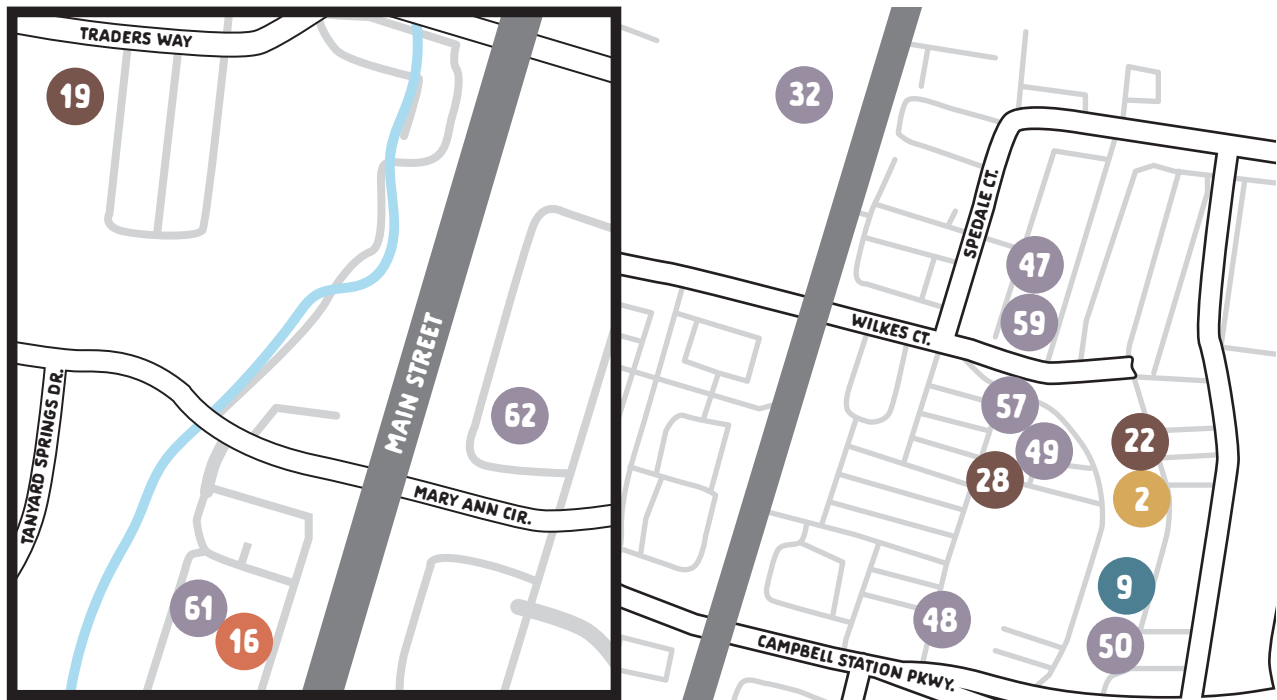

## VENUES

- B 49 UAW Hall Local 1853
- B 50 Worldwide Stages
- D 51 The Venue at Birchwood
- 52 The Hollow at Maury Hill
- C 53 Oaklawn Mansion

## HISTORIC PLACES

\*This major shopping center includes Target, Kohl's, Old Navy, Texas Roadhouse, LongHorn Steakhouse, Costa Vida, Amigo's Mexican Grill, Tropical Smoothie Cafe, Cracker Barrel, BoomBozz Craft Pizza & Taphouse, Salted Peace, and more.

NOT PICTURED:  
MCLEMORE AVE PARK

B. Southwest of Olde Town

C. South of Olde Town

D. Southeast of Olde Town

D. Northbound Main Street, cont'd

E. Northbound Main Street

F. North of Olde Town

G. Port Royal Area

**BARS, BREWERIES, & DISTILLERIES**

- G 1 Froggy & Jeffros
- E 2 Gary's Place

**COFFEE SHOPS**

- F 3 Crystals & Coffee
- F 4 Jericho Coffee Co.
- G 5 White Sheppard

**ENTERTAINMENT & LEISURE**

- E 6 The Cigar Station
- E 7 Faxons Hachet House
- E 8 The Mission Cigar & Social
- E 9 Joyfull Arcade
- G 10 TN Off Golf