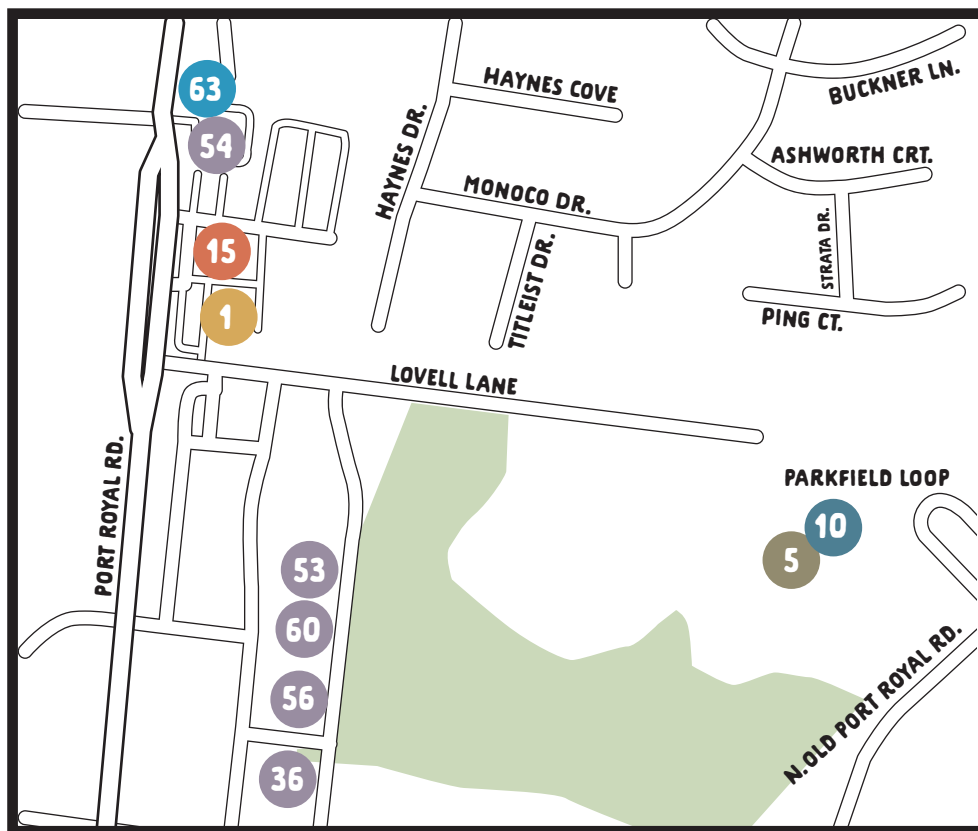

## VENUES

- B 49 UAW Hall Local 1853
- B 50 Worldwide Stages
- D 51 The Venue at Birchwood
- 52 The Hollow at Maury Hill
- C 53 Oaklawn Mansion

NOT PICTURED:  
MCLEMORE AVE PARK

B. Southwest of Olde Town

C. South of Olde Town

D. Southeast of Olde Town

D. Northbound Main Street, cont'd

E. Northbound Main Street

F. North of Olde Town

G. Port Royal Area

**BARS, BREWERIES, & DISTILLERIES**

- G 1 Froggy & Jeffros
- E 2 Gary's Place

**COFFEE SHOPS**

- F 3 Crystals & Coffee
- F 4 Jericho Coffee Co.
- G 5 White Sheppard

**ENTERTAINMENT & LEISURE**

- E 6 The Cigar Station
- E 7 Faxons Hachet House
- E 8 The Mission Cigar & Social
- E 9 Joyfull Arcade
- G 10 TN Off Golf

**FOOD MARKETS**

- E 11 Early's Honey Stand
- E 12 Nashville Olive Oil Company
- E 13 La Villa Mexican Store and Tacos
- F 14 Hidden Gem Farmer's Market
- G 15 Port Royal Liquors
- D 16 Spring Hill Wine and Spirits