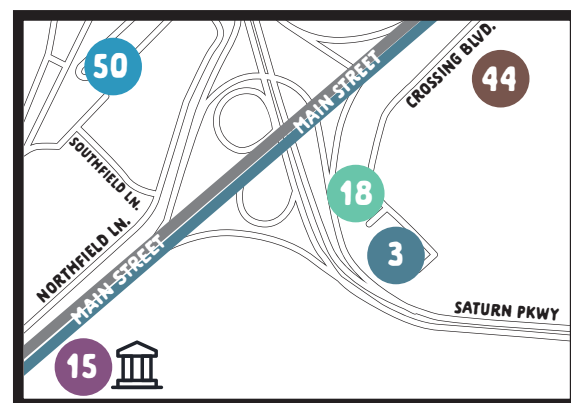

## VENUES

- B 49 UAW Hall Local 1853
- B 50 Worldwide Stages
- D 51 The Venue at Birchwood
- 52 The Hollow at Maury Hill
- C 53 Oaklawn Mansion

NOT PICTURED:  
MCLEMORE AVE PARK

B. Southwest of Olde Town

C. South of Olde Town

D. Southeast of Olde Town

D. Northbound Main Street, cont'd

E. Northbound Main Street

F. North of Olde Town

G. Port Royal Area