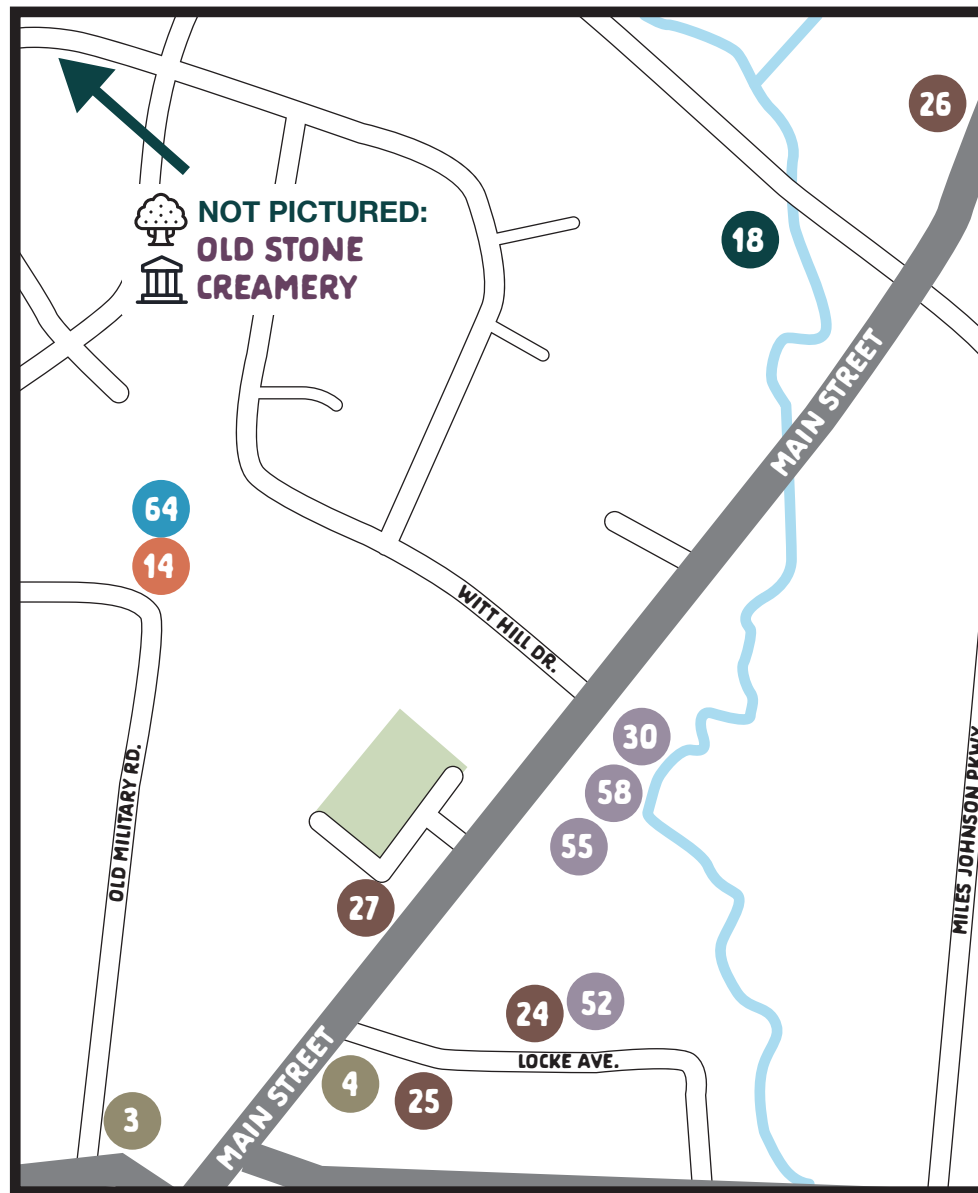

## VENUES

- B 49 UAW Hall Local 1853
- B 50 Worldwide Stages
- D 51 The Venue at Birchwood
- 52 The Hollow at Maury Hill
- C 53 Oaklawn Mansion

NOT PICTURED:  
MCLEMORE AVE PARK

B. Southwest of Olde Town

C. South of Olde Town

D. Southeast of Olde Town

D. Northbound Main Street, cont'd

E. Northbound Main Street

F. North of Olde Town

G. Port Royal Area

**BARS, BREWERIES, & DISTILLERIES**

- G 1 Froggy & Jeffros
- E 2 Gary's Place

**COFFEE SHOPS**

- F 3 Crystals & Coffee
- F 4 Jericho Coffee Co.
- G 5 White Sheppard

**ENTERTAINMENT & LEISURE**

- E 6 The Cigar Station
- E 7 Faxons Hachet House
- E 8 The Mission Cigar & Social
- E 9 Joyfull Arcade
- G 10 TN Off Golf

**FOOD MARKETS**

- E 11 Early's Honey Stand
- E 12 Nashville Olive Oil Company
- E 13 La Villa Mexican Store and Tacos
- F 14 Hidden Gem Farmer's Market
- G 15 Port Royal Liquors
- D 16 Spring Hill Wine and Spirits