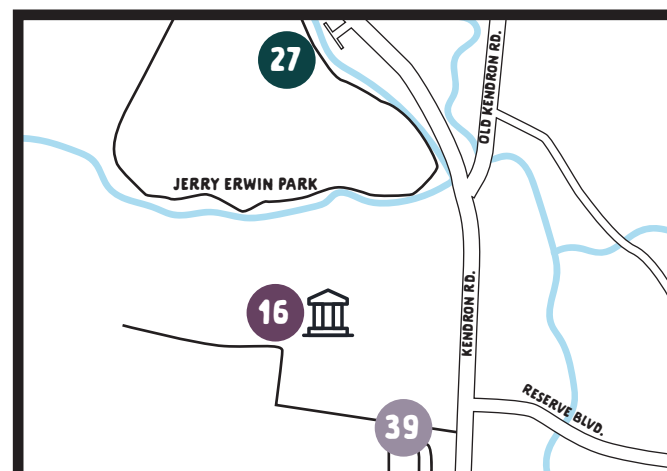

## VENUES

- B 49 UAW Hall Local 1853
- B 50 Worldwide Stages
- D 51 The Venue at Birchwood
- 52 The Hollow at Maury Hill
- C 53 Oaklawn Mansion

## HISTORIC PLACES

\*This major shopping center includes Target, Kohl's, Old Navy, Texas Roadhouse, LongHorn Steakhouse, Costa Vida, Amigo's Mexican Grill, Tropical Smoothie Cafe, Cracker Barrel, BoomBozz Craft Pizza & Taphouse, Salted Peace, and more.

NOT PICTURED:  
MCLEMORE AVE PARK

B. Southwest of Olde Town

C. South of Olde Town

D. Southeast of Olde Town

D. Northbound Main Street, cont'd

E. Northbound Main Street

F. North of Olde Town

G. Port Royal Area

**BARS, BREWERIES, & DISTILLERIES**

- G 1 Froggy & Jeffros
- E 2 Gary's Place

**COFFEE SHOPS**

- F 3 Crystals & Coffee
- F 4 Jericho Coffee Co.
- G 5 White Sheppard

**ENTERTAINMENT & LEISURE**

- E 6 The Cigar Station
- E 7 Faxons Hachet House
- E 8 The Mission Cigar & Social
- E 9 Joyfull Arcade
- G 10 TN Off Golf