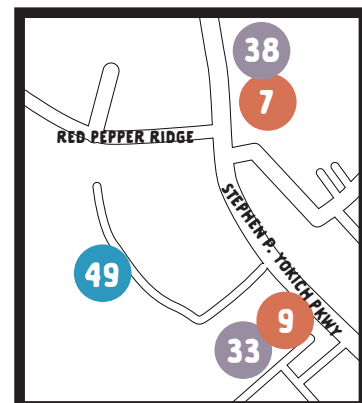

## VENUES

- B 49 UAW Hall Local 1853
- B 50 Worldwide Stages
- D 51 The Venue at Birchwood
- 52 The Hollow at Maury Hill
- C 53 Oaklawn Mansion

## HISTORIC PLACES

\*This major shopping center includes Target, Kohl's, Old Navy, Texas Roadhouse, LongHorn Steakhouse, Costa Vida, Amigo's Mexican Grill, Tropical Smoothie Cafe, Cracker Barrel, BoomBozz Craft Pizza & Taphouse, Salted Peace, and more.

NOT PICTURED:  
MCLEMORE AVE PARK

B. Southwest of Olde Town

C. South of Olde Town

D. Southeast of Olde Town

D. Northbound Main Street, cont'd

E. Northbound Main Street

F. North of Olde Town

G. Port Royal Area

**BARS, BREWERIES, & DISTILLERIES**

- G 1 Froggy & Jeffros
- E 2 Gary's Place

**COFFEE SHOPS**

- F 3 Crystals & Coffee
- F 4 Jericho Coffee Co.
- G 5 White Sheppard

**ENTERTAINMENT & LEISURE**

- E 6 The Cigar Station
- E 7 Faxons Hachet House
- E 8 The Mission Cigar & Social
- E 9 Joyfull Arcade
- G 10 TN Off Golf