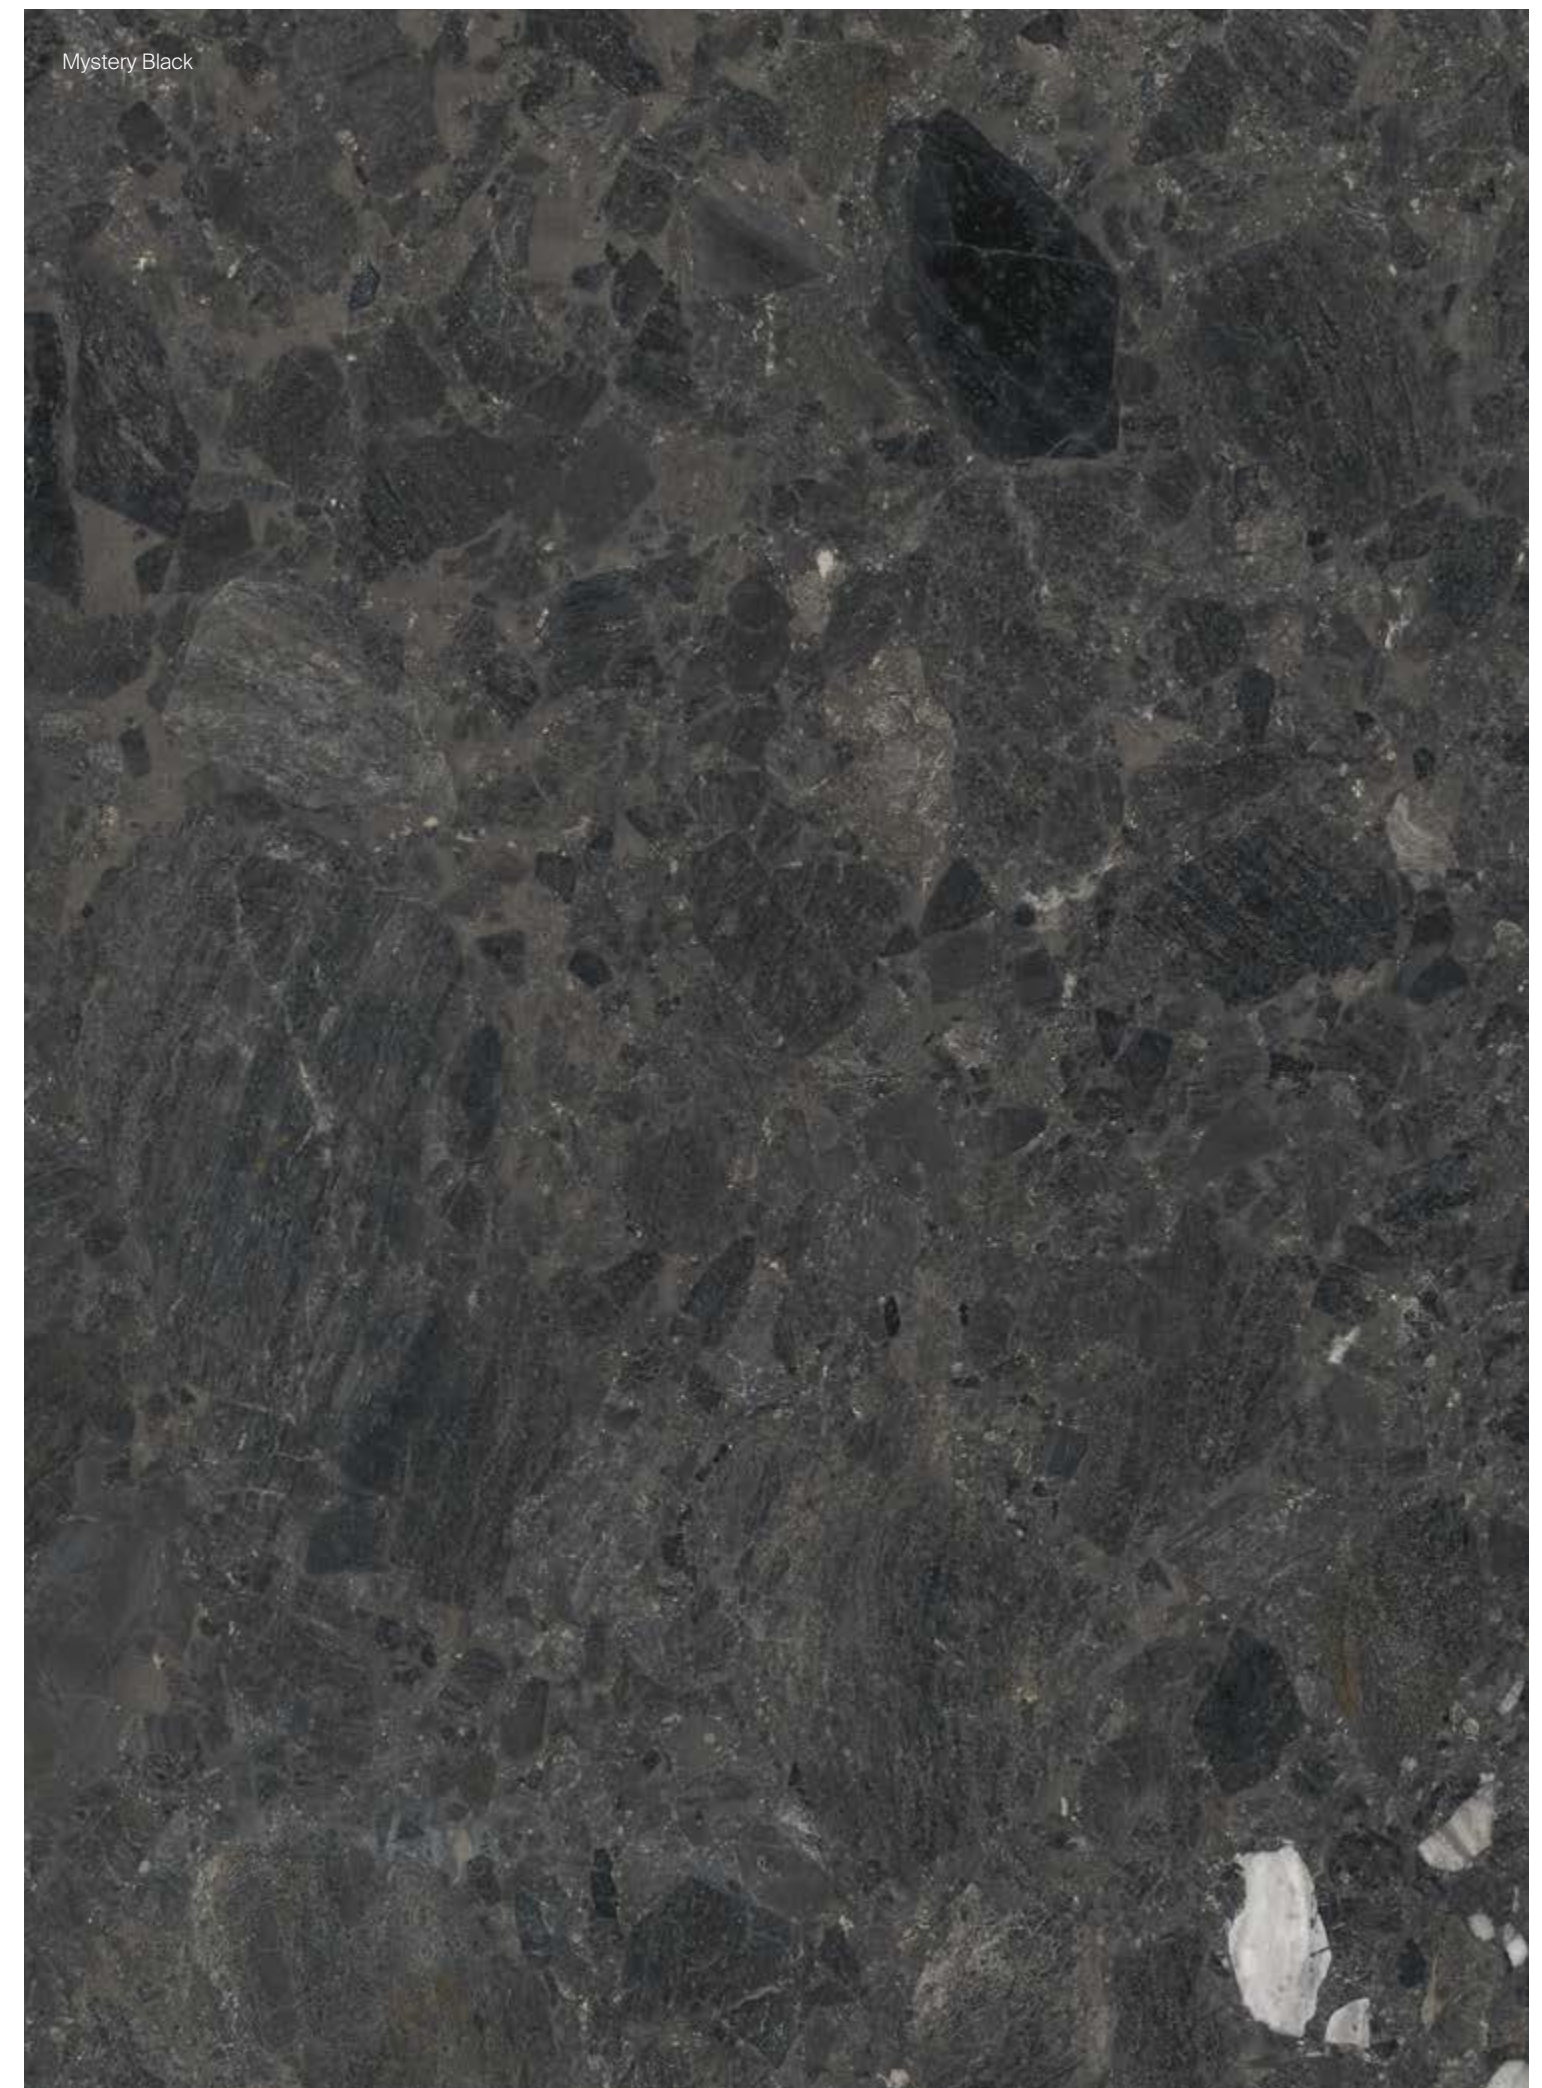

Piedra
Stone
Pierre

MYSTERY

Creada para despertar el sentido del tacto, la colección Mystery destaca por su sofisticada apariencia que, junto con su delicado y trabajado relieve, simulan a la perfección el aspecto de la piedra natural en la que se inspira el diseño; un particular granito brasileño llamado Amarula.

Presentada en una equilibrada gama cromática y una amplia variedad de formatos, Mystery conforma una colección capaz de resolver las necesidades de cualquier proyecto.

Created to awaken the sense of touch, the Mystery collection stands out for its sophisticated appearance that, together with its delicate and elaborate relief, perfectly simulates the appearance of the natural stone that inspired the design; a particular Brazilian granite called Amarula.

Presented in a balanced chromatic range and a wide variety of formats, Mystery is a collection capable of meeting the needs of any project.

Créée pour éveiller le sens du toucher, la collection Mystery se distingue par son aspect sophistiqué qui, associé à son relief délicat et élaboré, simule parfaitement l'apparence de la pierre naturelle qui a inspiré le design : un granite brésilien particulier appelé Amarula.

Présentée dans une gamme chromatique équilibrée et dans une grande variété de formats, Mystery est une collection capable de répondre aux attentes de tout projet.

Mystery Black

AZUVI