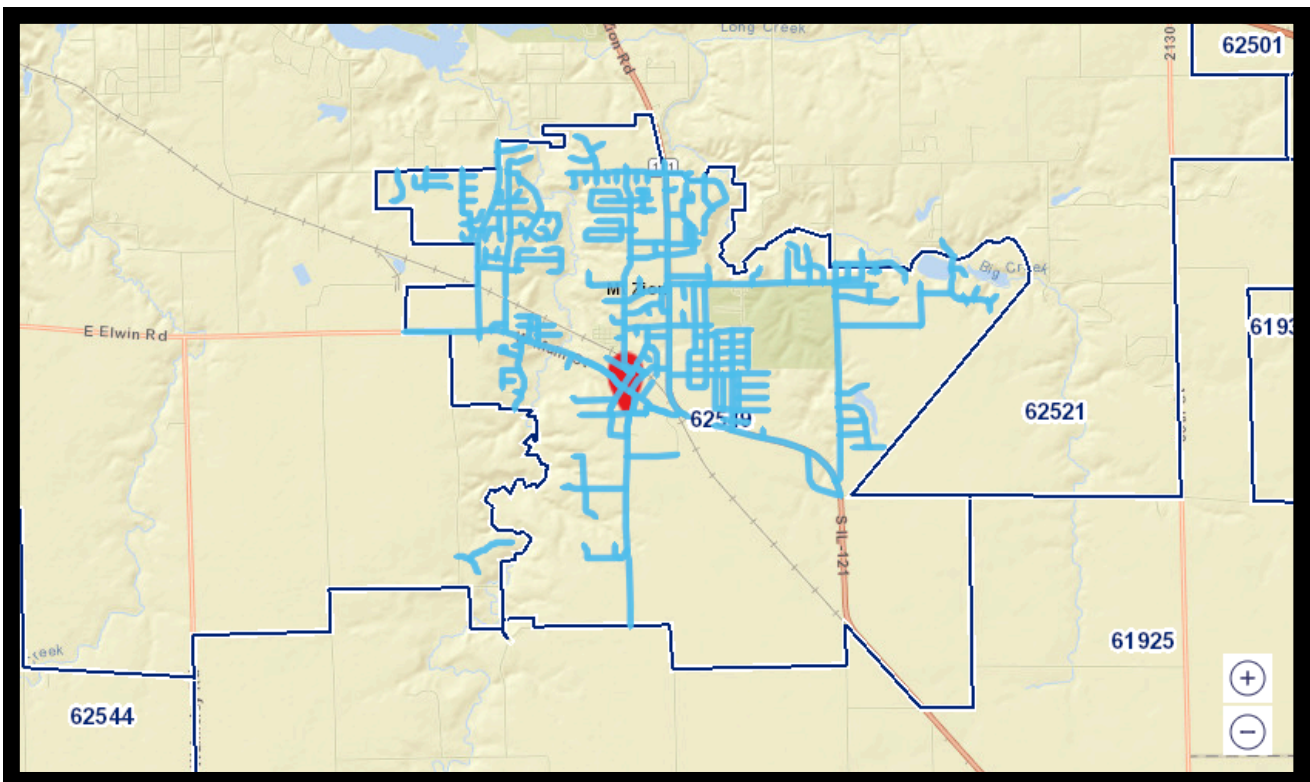

62521 DECATUR

ROUTES

9

BUSINESSES

RESIDENTIAL

Total Addresses **4300**

 Blue Lines Indicate Mailing Area

62526 DECATUR

ROUTES

6

BUSINESSES

RESIDENTIAL

Total Addresses **2679**

Blue Lines Indicate Mailing Area

62549 MT. ZION

ROUTES

6

BUSINESSES

RESIDENTIAL

Total Addresses **3780**

 Blue Lines Indicate Mailing Area

62535 FORSYTH

ROUTES

4

BUSINESSES

RESIDENTIAL

Total Addresses **1610**

— Blue Lines Indicate Mailing Area