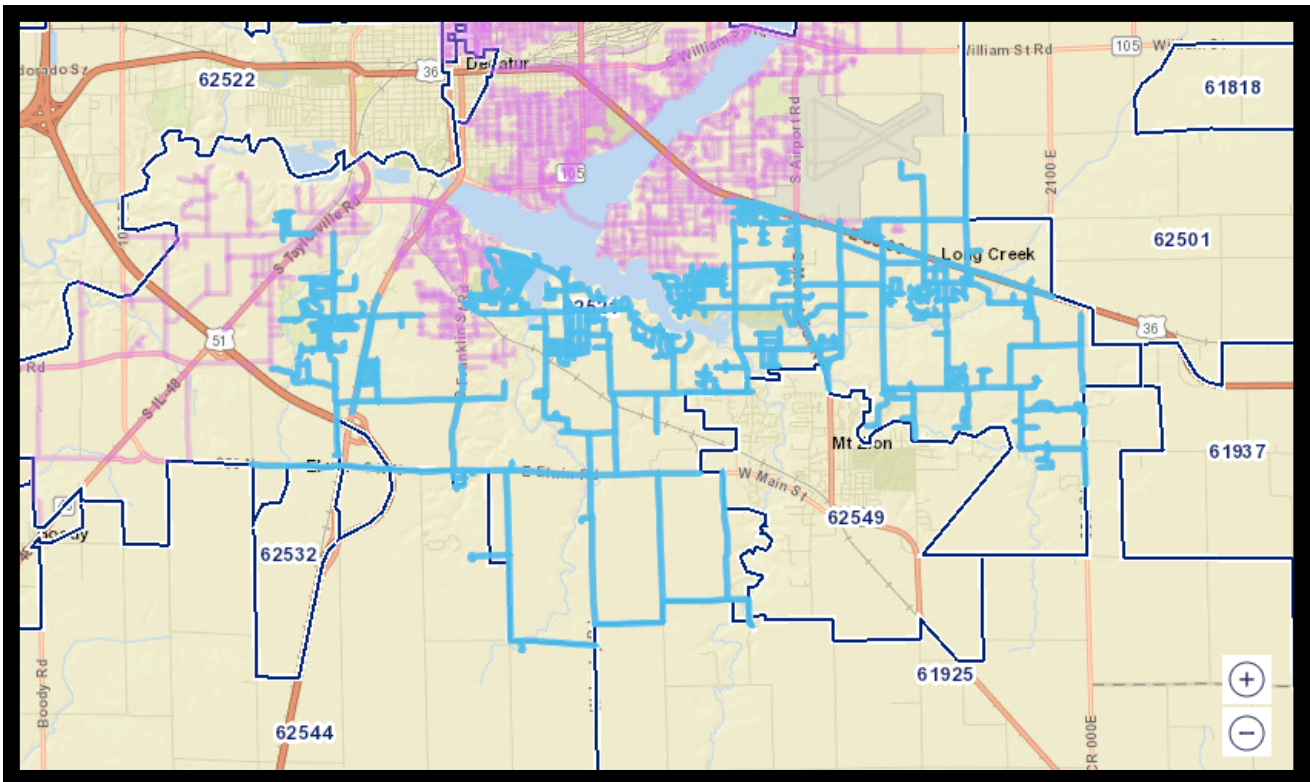

62521 DECATUR

ROUTES

9

BUSINESSES

RESIDENTIAL

Total Addresses **4300**

 Blue Lines Indicate Mailing Area

62526 DECATUR

ROUTES

6

BUSINESSES

RESIDENTIAL

Total Addresses **2679**

Blue Lines Indicate Mailing Area

62549 MT. ZION

ROUTES

6

BUSINESSES

RESIDENTIAL

Total Addresses **3780**

 Blue Lines Indicate Mailing Area

62535 FORSYTH

ROUTES

4

BUSINESSES

RESIDENTIAL

Total Addresses **1610**

— Blue Lines Indicate Mailing Area