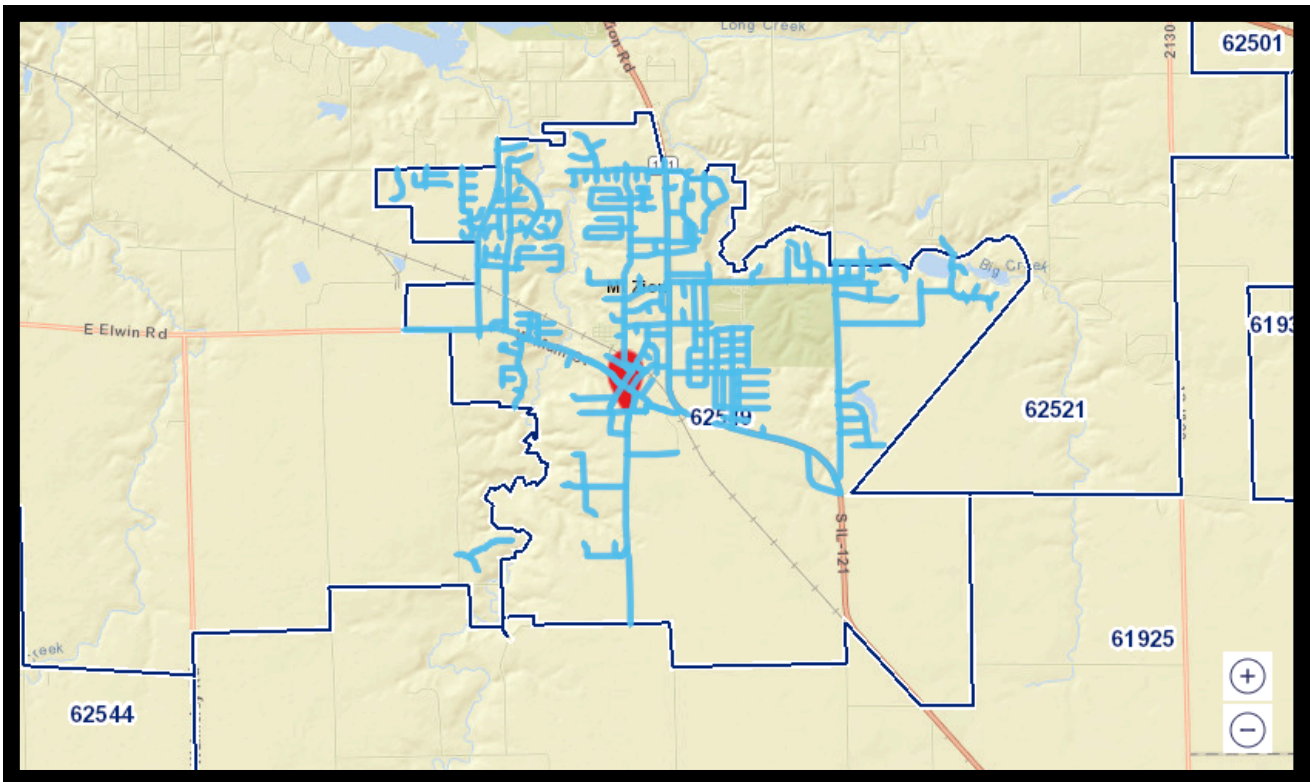

62521 DECATUR

ROUTES

9

BUSINESSES

RESIDENTIAL

Total Addresses **4300**

 Blue Lines Indicate Mailing Area

62526 DECATUR

ROUTES

6

BUSINESSES

RESIDENTIAL

Total Addresses **2679**

Blue Lines Indicate Mailing Area

62549 MT. ZION

ROUTES

6

BUSINESSES

RESIDENTIAL

Total Addresses **3780**

 Blue Lines Indicate Mailing Area

62535 FORSYTH

ROUTES

4

BUSINESSES

RESIDENTIAL

Total Addresses **1610**

— Blue Lines Indicate Mailing Area