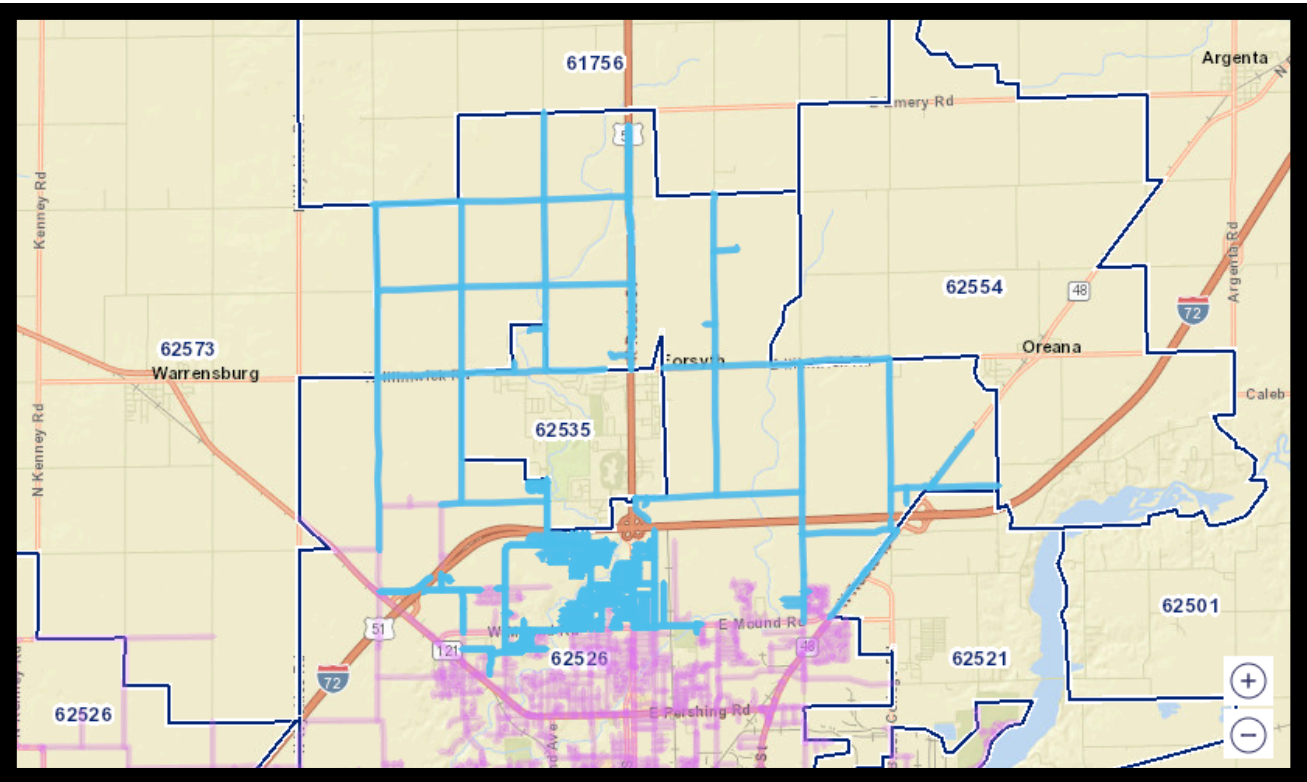

62521 DECATUR

ROUTES

9

BUSINESSES

RESIDENTIAL

Total Addresses **4300**

 Blue Lines Indicate Mailing Area

62526 DECATUR

ROUTES

6

BUSINESSES

RESIDENTIAL

Total Addresses **2679**

Blue Lines Indicate Mailing Area

62549 MT. ZION

ROUTES

6

BUSINESSES

RESIDENTIAL

Total Addresses **3780**

 Blue Lines Indicate Mailing Area

62535 FORSYTH

ROUTES

4

BUSINESSES

RESIDENTIAL

Total Addresses **1610**

— Blue Lines Indicate Mailing Area