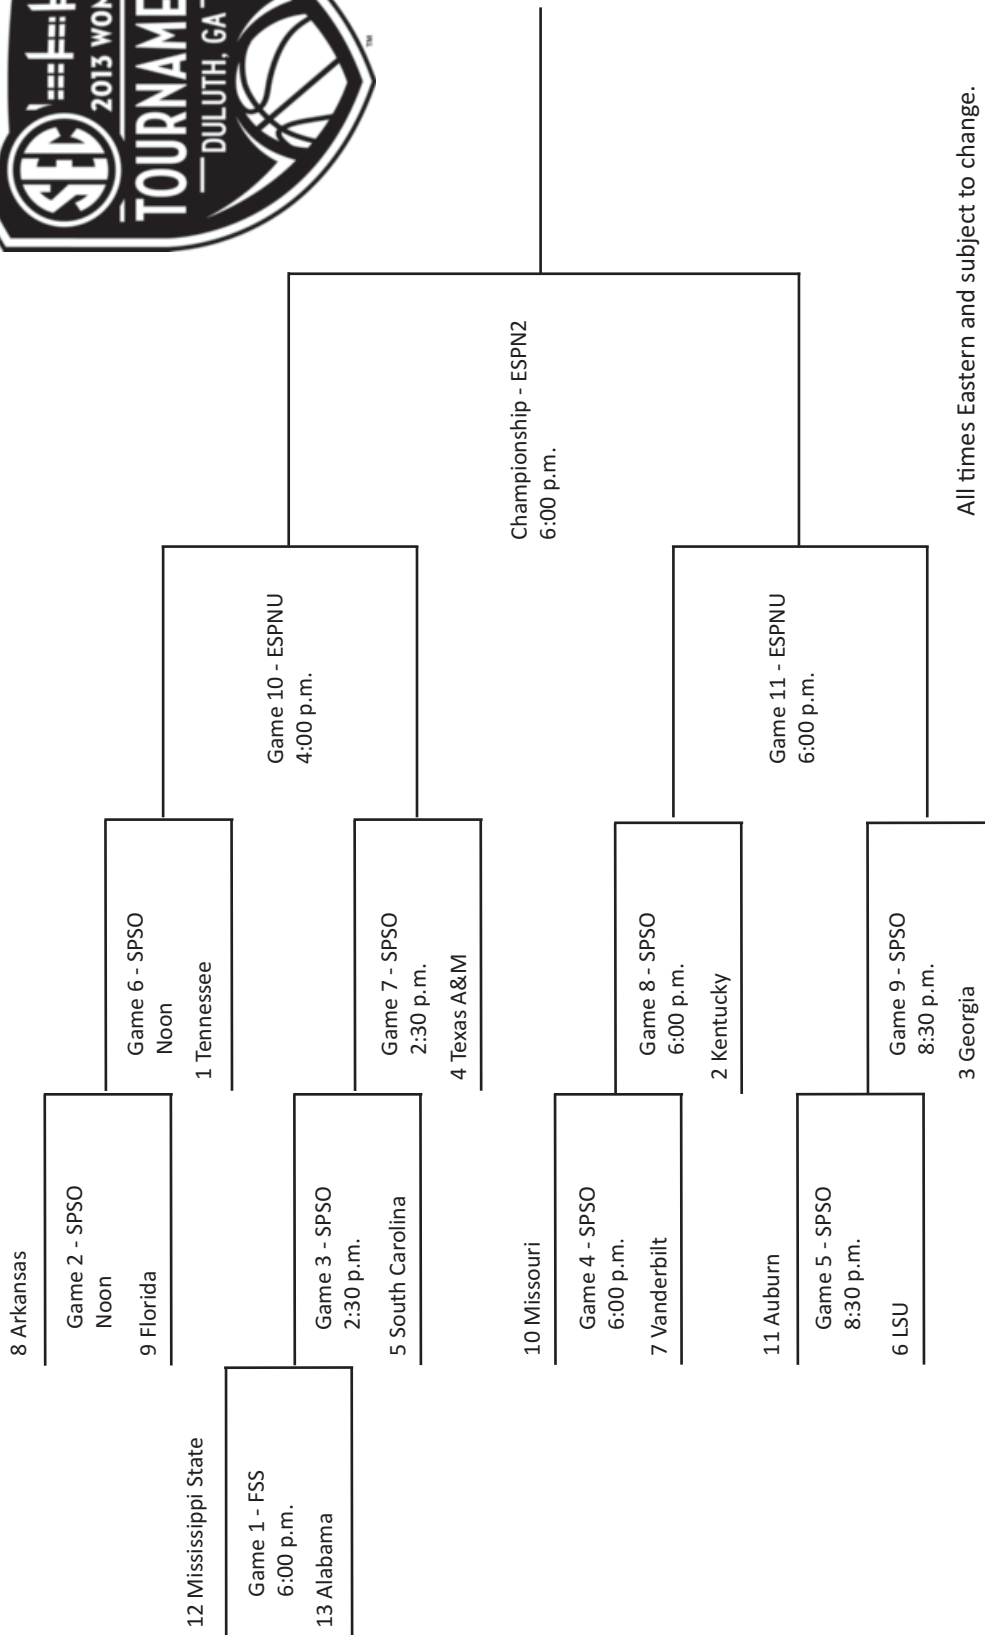

2013 SEC Women's Basketball Tournament

March 6 - 10 • Duluth, Ga. • The Arena at Gwinnett Center

Wed., March 6
Thurs., March 7
Fri., March 8
Sat., March 9
Sun., March 10

All times Eastern and subject to change.
FSS - Fox Sports South/Fox Sports Southwest/Sun Sports
SPSO - SportsSouth/Fox Sports Southwest/Sun Sports

Note: Ole Miss self-imposed postseason ban, therefore the #11 seed will get automatic bye to Thursday.