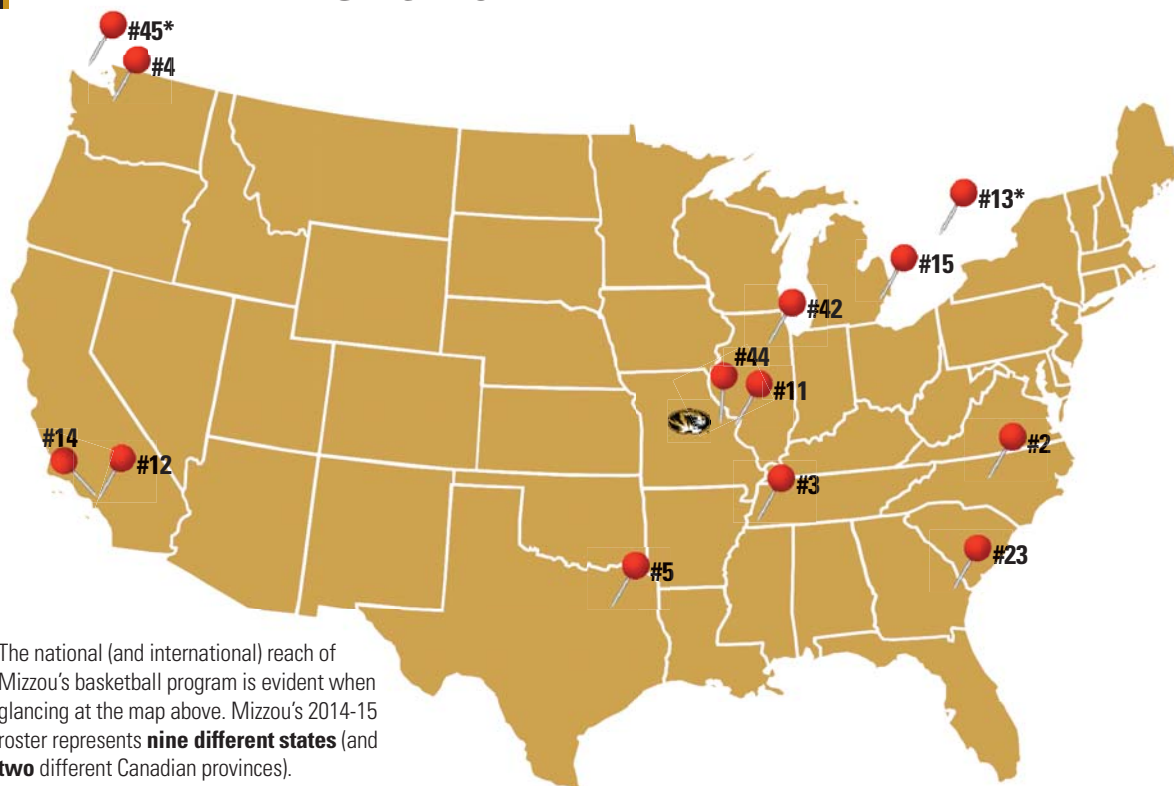

WHERE ARE THE TIGERS FROM?

The national (and international) reach of Mizzou's basketball program is evident when glancing at the map above. Mizzou's 2014-15 roster represents **nine different states** (and **two** different Canadian provinces).

HOME AWAY FROM HOME
#45 Keanau Post
2,139 miles from home

DOING LAUNDRY AT HOME
#44 Ryan Rosburg
104 miles from home

MIGHT VISIT ON THE WEEKENDS
#3 Johnathan Williams, III
393 miles from home

Hometown (distance from Columbia)

#2 Deuce Bello • G • RS JR
Greensboro, N.C. (872 miles)

#3 Johnathan Williams, III • F • SO
Memphis, Tenn. (393 miles)

#4 Tramaine Isabell • G • FR
Seattle, Wash. (1,961 miles)

#5 D'Angelo Allen • F • FR
Dallas, Texas (581 miles)

#11 Jimmy Barton • G • SO
St. Louis, Mo. (125 miles)

#12 Namon Wright • G • FR
Los Angeles, Calif. (1,743 miles)

#13 Montaque Gill-Caesar • G • FR
Vaughn, Ontario (876 miles)

#14 Keith Shamburger • G • RS SR
Los Angeles, Calif. (1,743 miles)

#15 Wes Clark • G • SO
Detroit, Mich. (638 miles)

#23 Jakeenan Gant • F • FR
Springfield, Ga. (914 miles)

#42 Hayden Bamard • F • RS FR
Aurora, Ill. (364 miles)

#44 Ryan Rosburg • F • JR
Chesterfield, Mo. (104 miles)

#45 Keanau Post • F • SR
Victoria, British Columbia (2,139 miles)

* Combined maps of the United States of America and Canada are surprisingly hard to find.

** However, the term "Great White North" seems rather appropriate now.