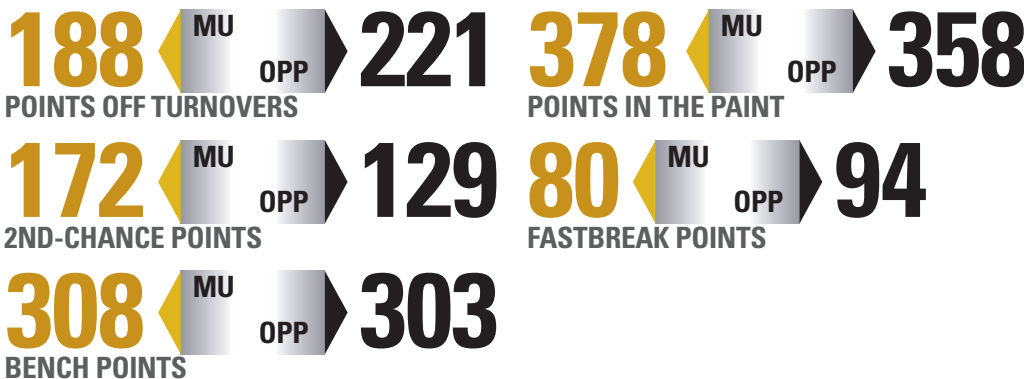

MIZZOU SCORING ANALYSIS