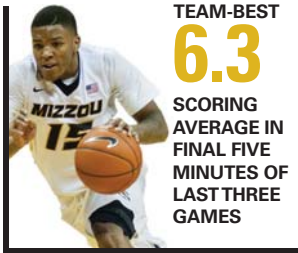

CLARK, THE CLOSER

▶ Sophomore guard Wes Clark has posted **back-to-back games of double-figure scoring** with 13 points in the win vs. LSU (Jan. 8) and 16 points at Auburn (Jan. 10).

▶ Even more impressive? Clark's scoring outbursts come in the last five minutes of play. **Clark logged two late eight-point scoring streaks for Mizzou in both the LSU and Auburn games, respectively.**

▶ Clark's overall season average of **2.3 points in the final five minutes** trails Johnathan Williams, III's **3.1** average.

▶ However, **over the last three games, Clark has posted a team-best 6.3 points** in the final five minutes.

TEAM-BEST **6.3** SCORING AVERAGE IN FINAL FIVE MINUTES OF LAST THREE GAMES