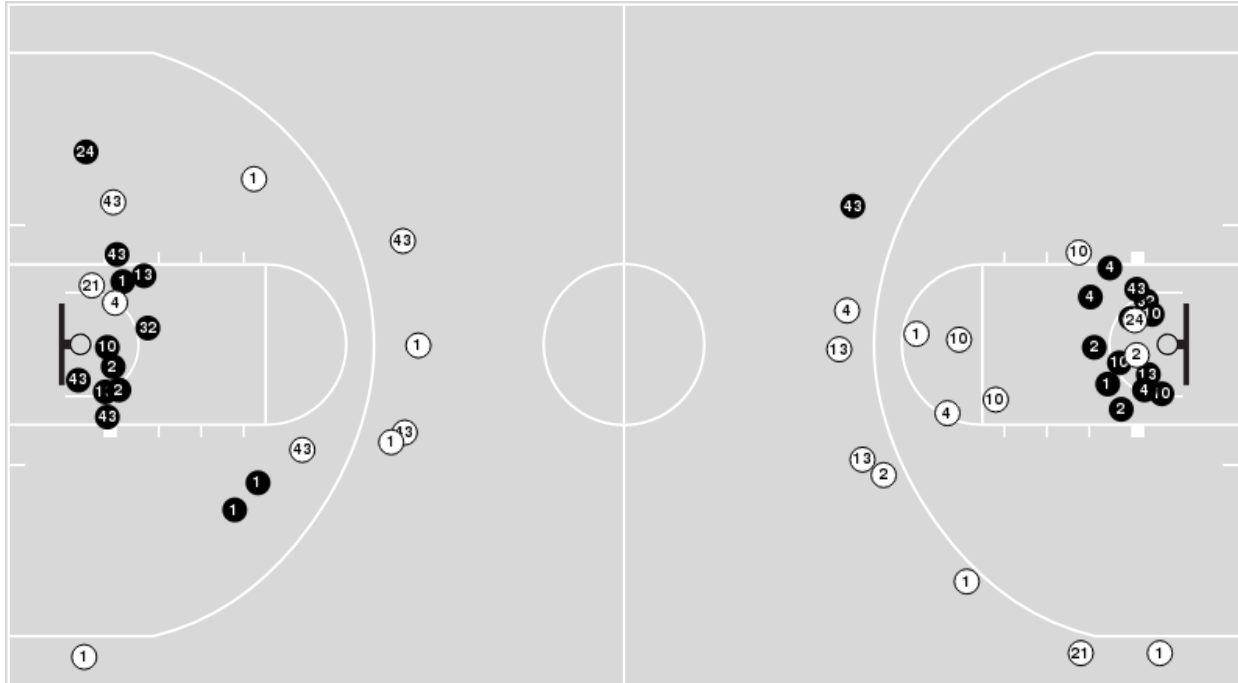

Players => AllFG Types=>AllResults=>All

Missouri

All Field Goals