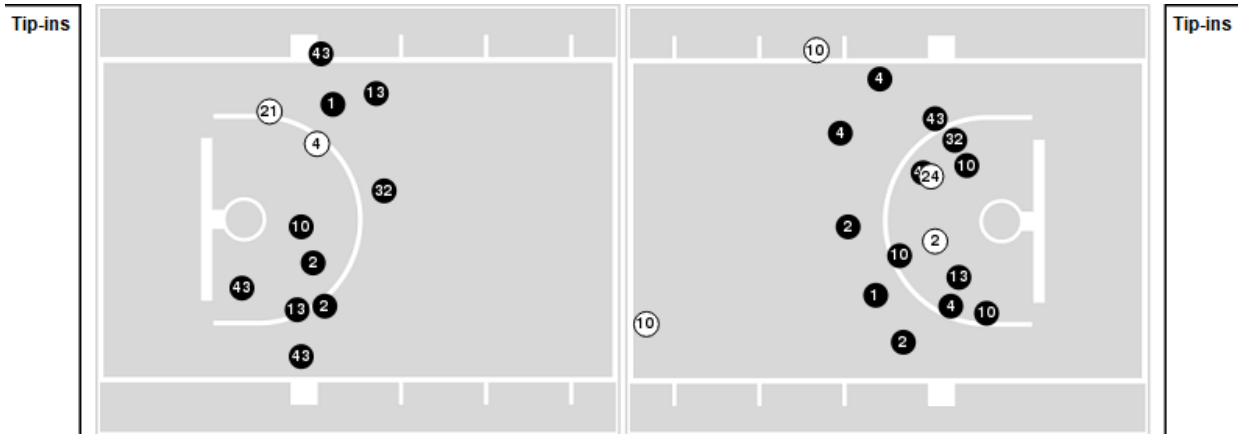

Blow Up Chart

● Made ○ Missed N - Player Number

Missouri	M/A	%
Field Goals	27/51	53
2 Points	26/38	68
3 Points	1/13	8
Free Throws	13/20	65

Missouri	M/A	%
Points in the Paint	44 (22 / 27)	81
Fast Break Points	8 (5/5)	100
Second Chance Points	11 (6/8)	75
Effective FG%	54