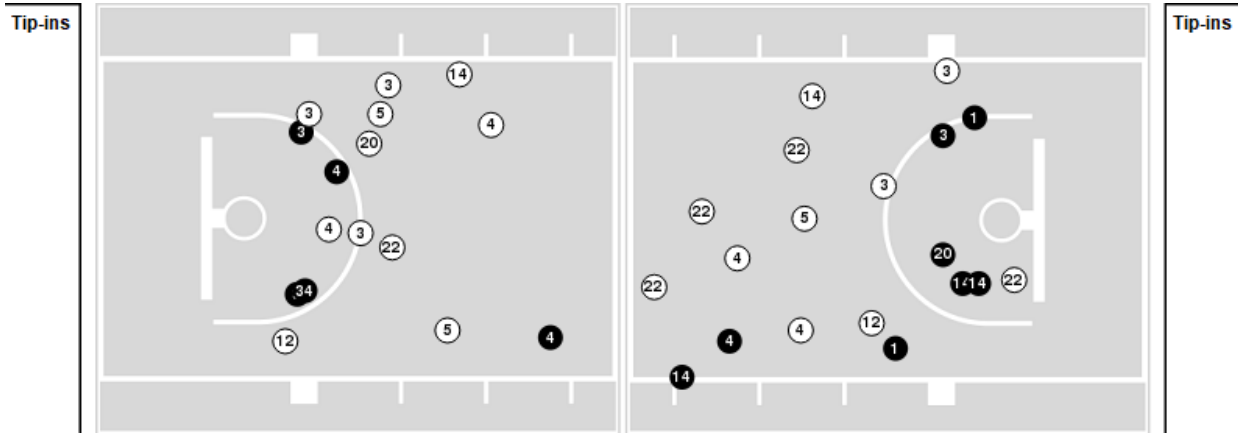

Blow Up Chart

● Made   ○ Missed   N - Player Number

Missouri St.	M/A	%
Field Goals	20/64	31
2 Points	16/46	35
3 Points	4/18	22
Free Throws	7/17	41

Missouri St.	M/A	%
Points in the Paint	24 (12 / 34)	35
Fast Break Points	2 (2/2)	100
Second Chance Points	11 (6/19)	32
Effective FG%	34