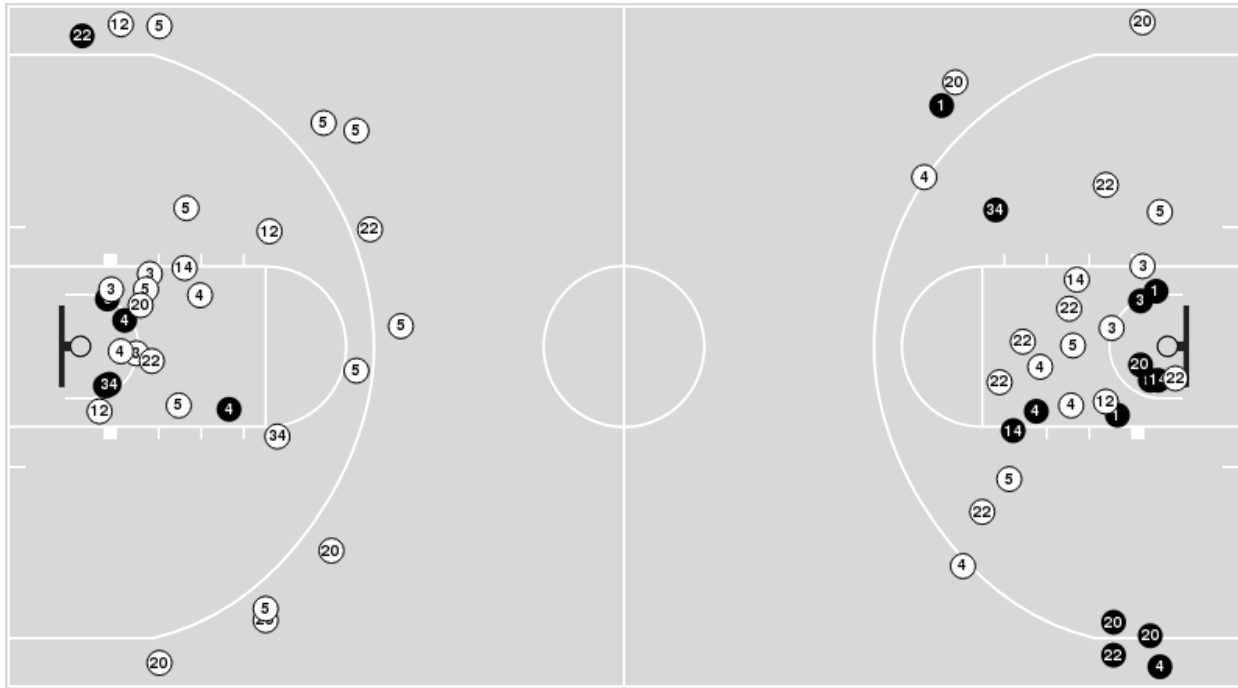

Officials: Michelle Kramer, Christopher Cooper, Kalee Davidson

Players => AllFG Types=>AllResults=>All

Missouri St.

All Field Goals