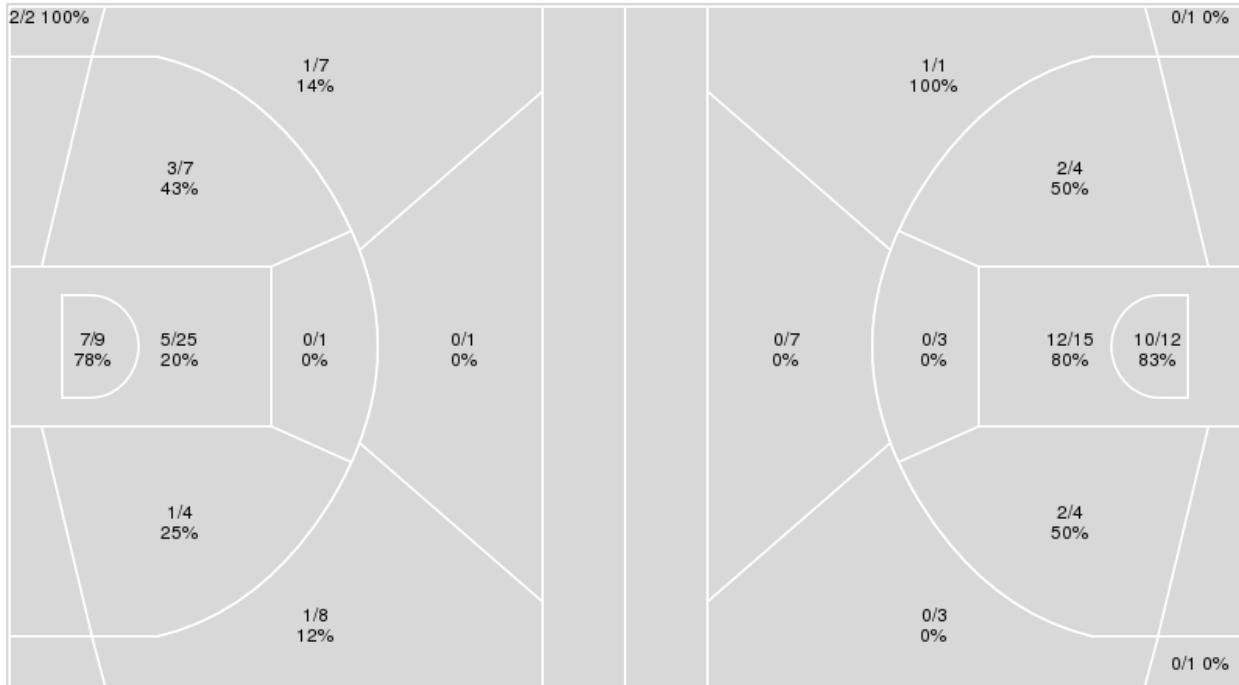

Officials: Michelle Kramer, Christopher Cooper, Kaley Davidson

{ Players => All; } FG Types => All; Results => All;

{ Players => All; } FG Types => All; Results => All;

Missouri St.

Missouri

Missouri St.	M/A	%
Field Goals	20/64	31
2 Points	16/46	35
3 Points	4/18	22
Free Throws	7/17	41

Missouri	M/A	%
Field Goals	27/51	53
2 Points	26/38	68
3 Points	1/13	8
Free Throws	13/20	65