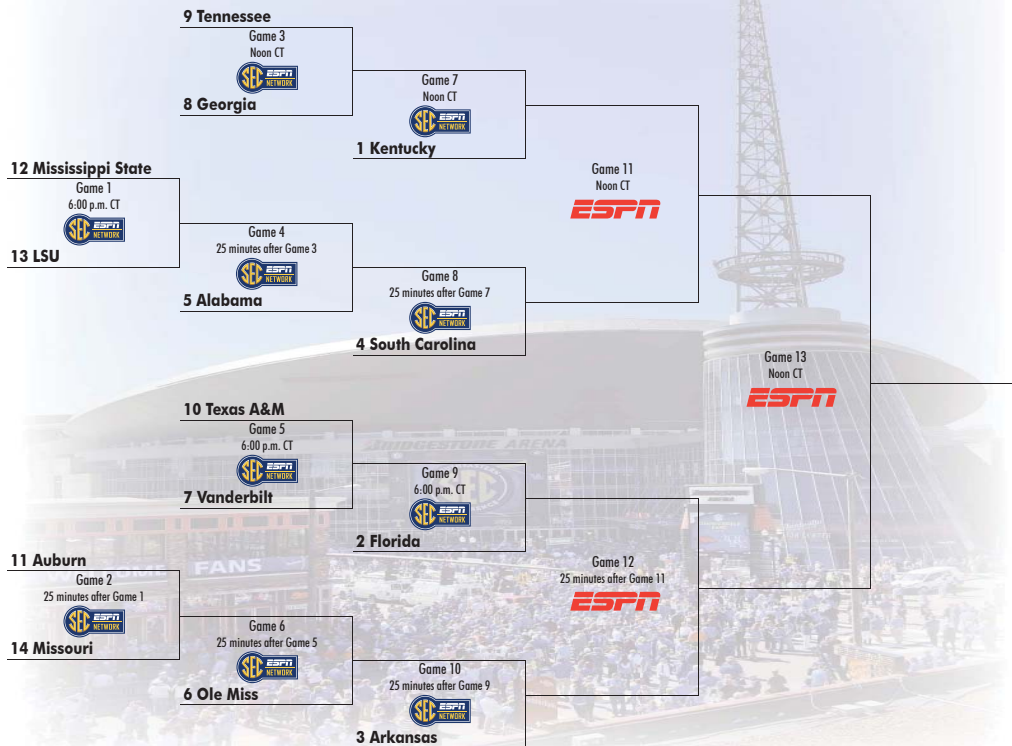

SOUTHEASTERN CONFERENCE

2017 SEC MEN'S BASKETBALL TOURNAMENT
March 8-12 • Bridgestone Arena • Nashville, Tenn.

First Round Wednesday, March 8   Second Round Thursday, March 9   Quarterfinals Friday, March 10   Semifinals Saturday, March 11   Championship Sunday, March 12