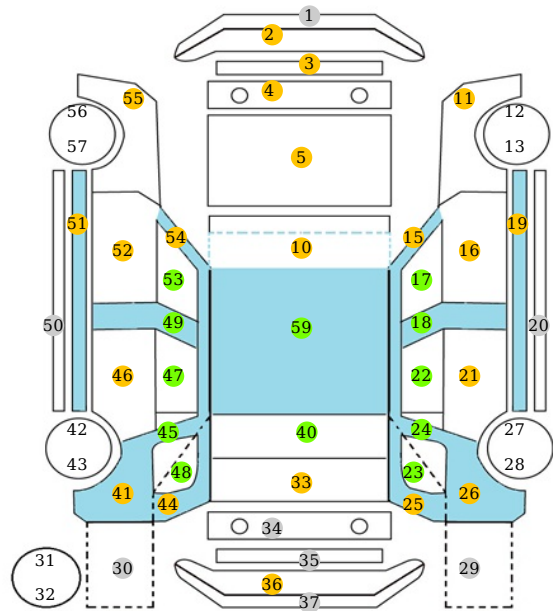

Exterior (Top View)

Legend: ● NA ● Defect ● Normal

Disclaimer: Our inspection report are based on what is seen and heard by our inspectors at the time of inspection. We do not guarantee or warranty any physical deterioration or mechanical/technical failures or defects which arise after the date of inspection. No judgement is made to the internal components of engine, transmission, driveline, electrical or any other systems that require dismantling to diagnose. Our inspection report does not cover the authentication of the components or specification of the vehicle. The mileage is reported as per the readings on the odometer and MUV provides no guarantee to the actual mileage of the vehicle.