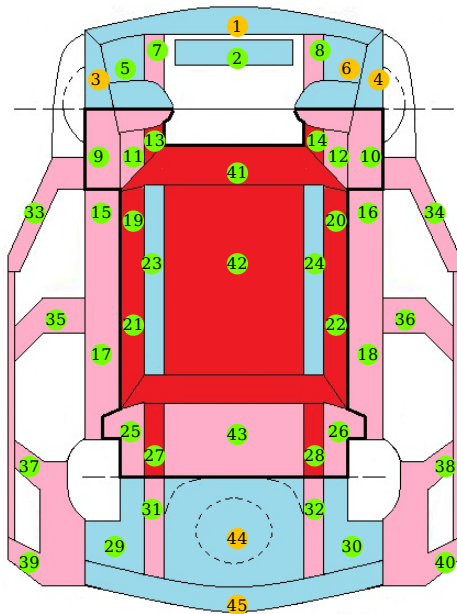

MUV MARKETPLACE SDN BHD (253263-U)

Lot 3, Jalan 6/3, Kawasan Perindustrian Seri Kembangan, 43300 Seri Kembangan, Selangor.
Tel: 03-8947 6888 Fax No: 03-8947 6880

Auction No.

VEHICLE INSPECTION REPORT

Registration Number	VAL8830	Vehicle Location	Seri Kembangan
Vehicle Model	Serena 2.0L CVT H/STAR S-HYBRID	Colour	Purple
Engine Type	Electric/Hybrid	Year Made	2013
Engine Capacity (C.C.)	1997	Mileage (KM)	124114
Gearbox Type	Automatic	Inspection Date	21/01/2020
Type of Usage	Individual Private	Body Type	MPV
Engine Number	MR20474421B	Chassis Number	HFC26166820
Key Set	1		

INSPECTION SUMMARY

Inspection area	Rating	Page	Inspection area	Rating	Page
Exterior	C	2	Gearbox	B	5
Structure	C	3	Undercarriage	B	5
Interior	B	4	Electrical	A	5
Engine	B	4	Flooded Rating	N/A	-

VEHICLE HISTORY

Comments:

Front Moderate Repaired. Rear Minor Repaired.

Structure (Bottom View)