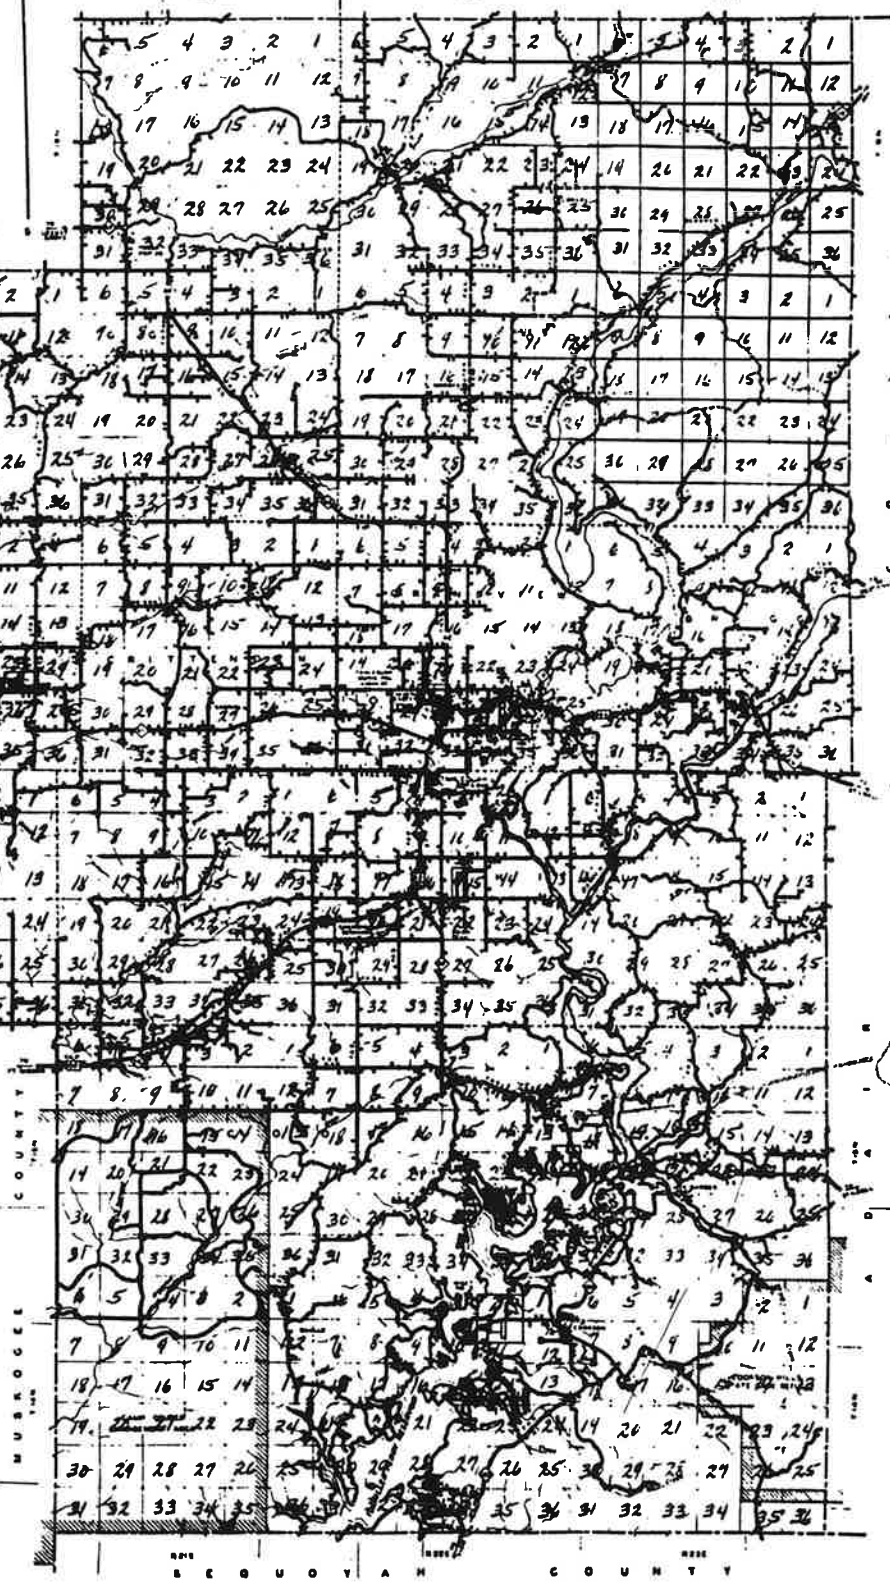

GENERAL HIGHWAY MAP CHEROKEE COUNTY OKLAHOMA

FORWARDED BY THE
OKLAHOMA DEPARTMENT OF HIGHWAYS
PLANNING DIVISION
IN COOPERATION WITH THE
U. S. DEPARTMENT OF COMMERCE
BUREAU OF PUBLIC ROADS

- SUBJECT PROPERTY
- COMPARABLE SALES

C O U N T Y   D E L A W A R E   C O U N T Y

G1385
DK
#261